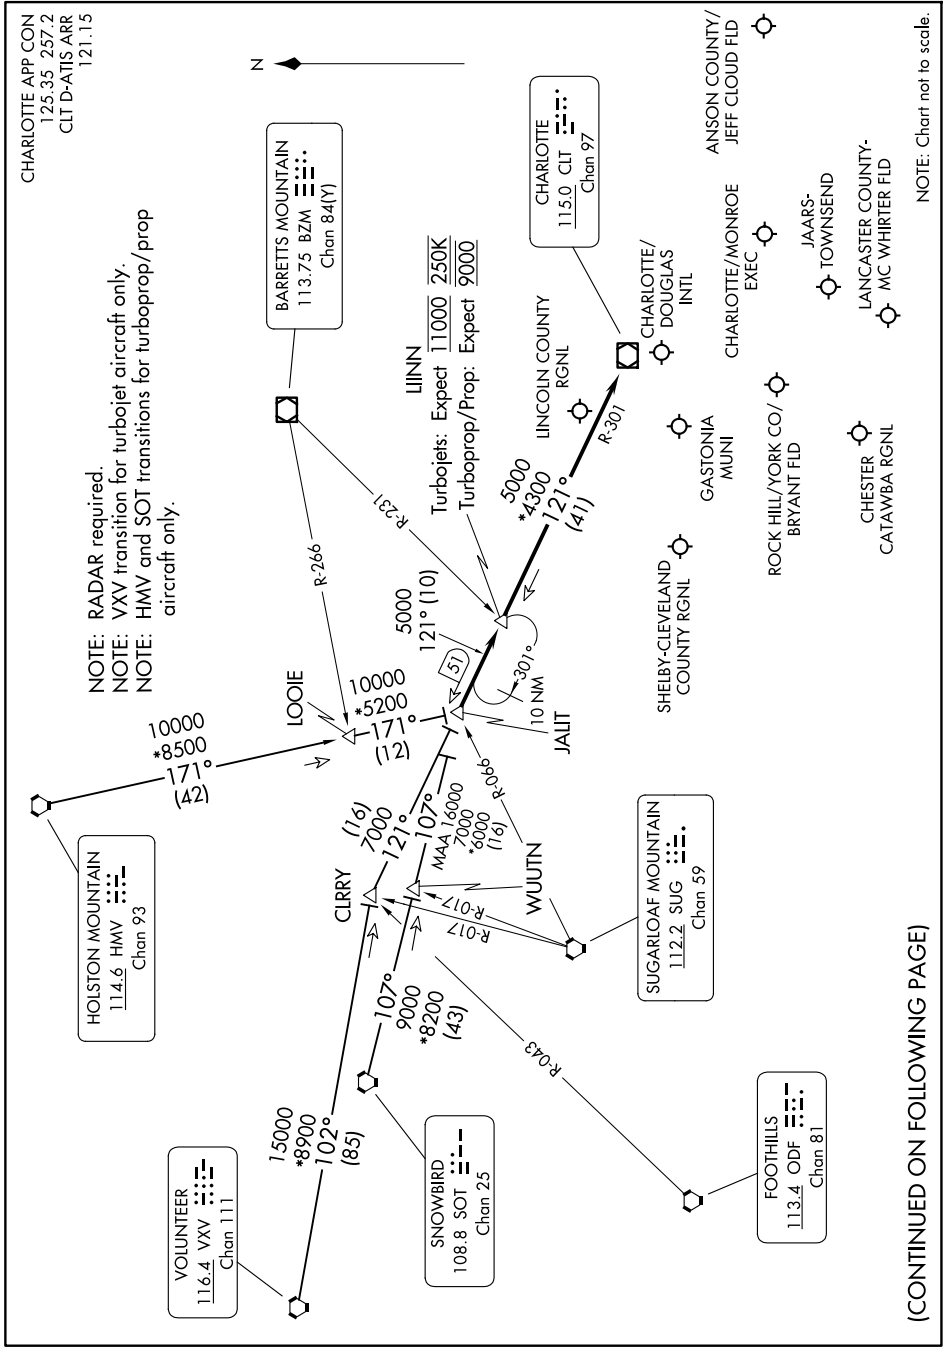

LIINN THREE ARRIVAL

CHARLOTTE, NORTH CAROLINA

SE-2, 16 APR 2026 to 14 MAY 2026

NOTE: Chart not to scale.

(CONTINUED ON FOLLOWING PAGE)

SE-2, 16 APR 2026 to 14 MAY 2026

LIINN THREE ARRIVAL

CHARLOTTE, NORTH CAROLINA

ARRIVAL ROUTE DESCRIPTION

HOLSTON MOUNTAIN TRANSITION (HMV.LIINN3): From over HMV VORTAC on HMV R-171 to JALIT. Thence

SNOWBIRD TRANSITION (SOT.LIINN3): From over SOT VORTAC on SOT R-107 to JALIT. Thence

VOLUNTEER TRANSITION (VXV.LIINN3): From over VXV VORTAC on VXV R-102 to CLRRY, then on CLT R-301 to JALIT. Thence

. . . . from JALIT on CLT R-301 to LIINN, then on CLT R-301 to CLT VOR/DME. Expect RADAR vectors to destination airport or final approach course prior to CLT VOR/DME.

SE-2, 16 APR 2026 to 14 MAY 2026

SE-2, 16 APR 2026 to 14 MAY 2026