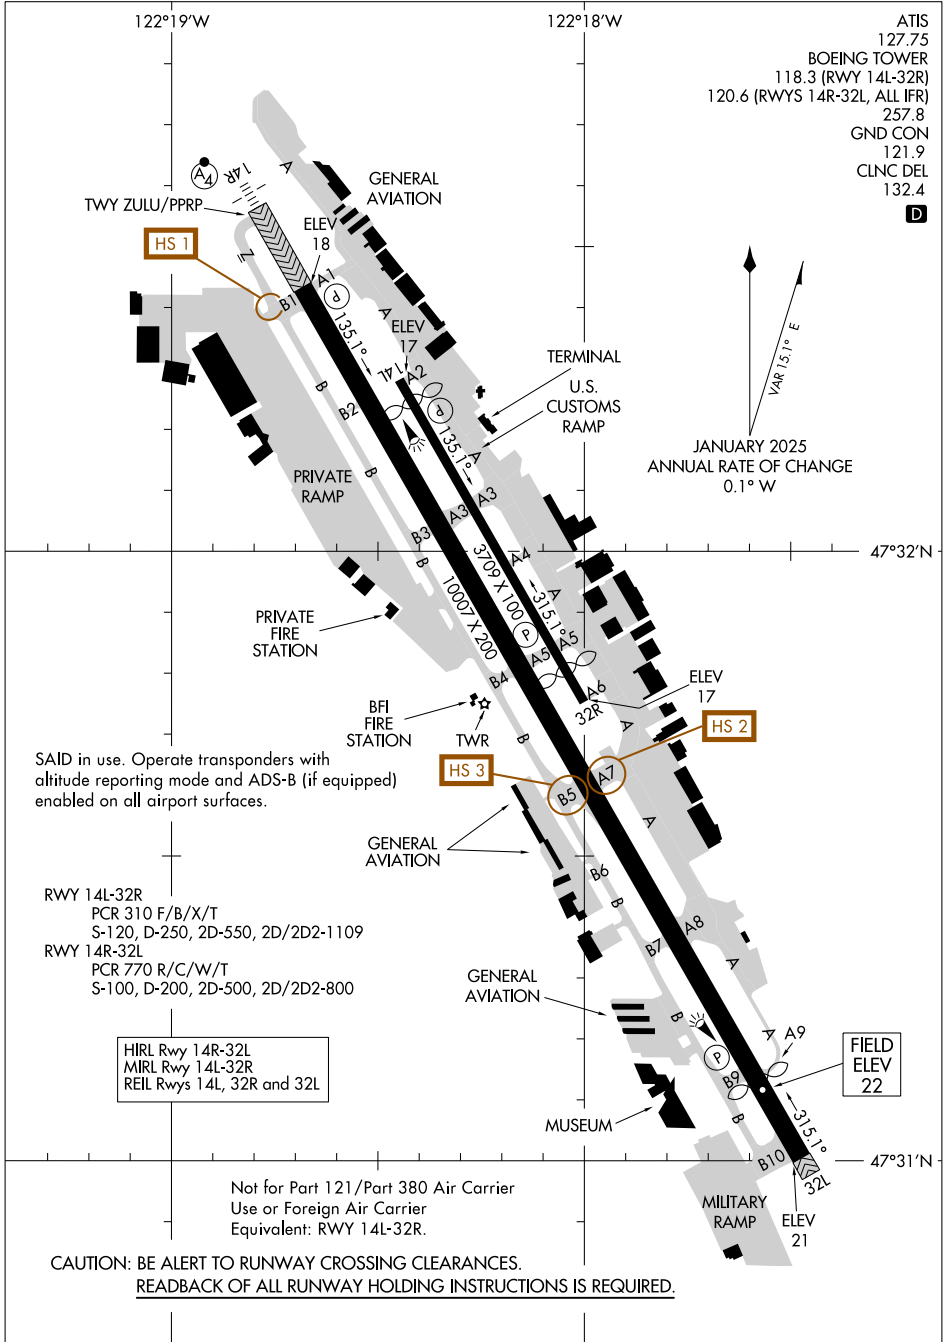

25275

AIRPORT DIAGRAM

AL-384 (FAA)

BOEING FLD/KING COUNTY INTL (BFI)
SEATTLE, WASHINGTON

NW-1, 16 APR 2026 to 14 MAY 2026

NW-1, 16 APR 2026 to 14 MAY 2026

AIRPORT DIAGRAM

25275

SEATTLE, WASHINGTON
BOEING FLD/KING COUNTY INTL (BFI)