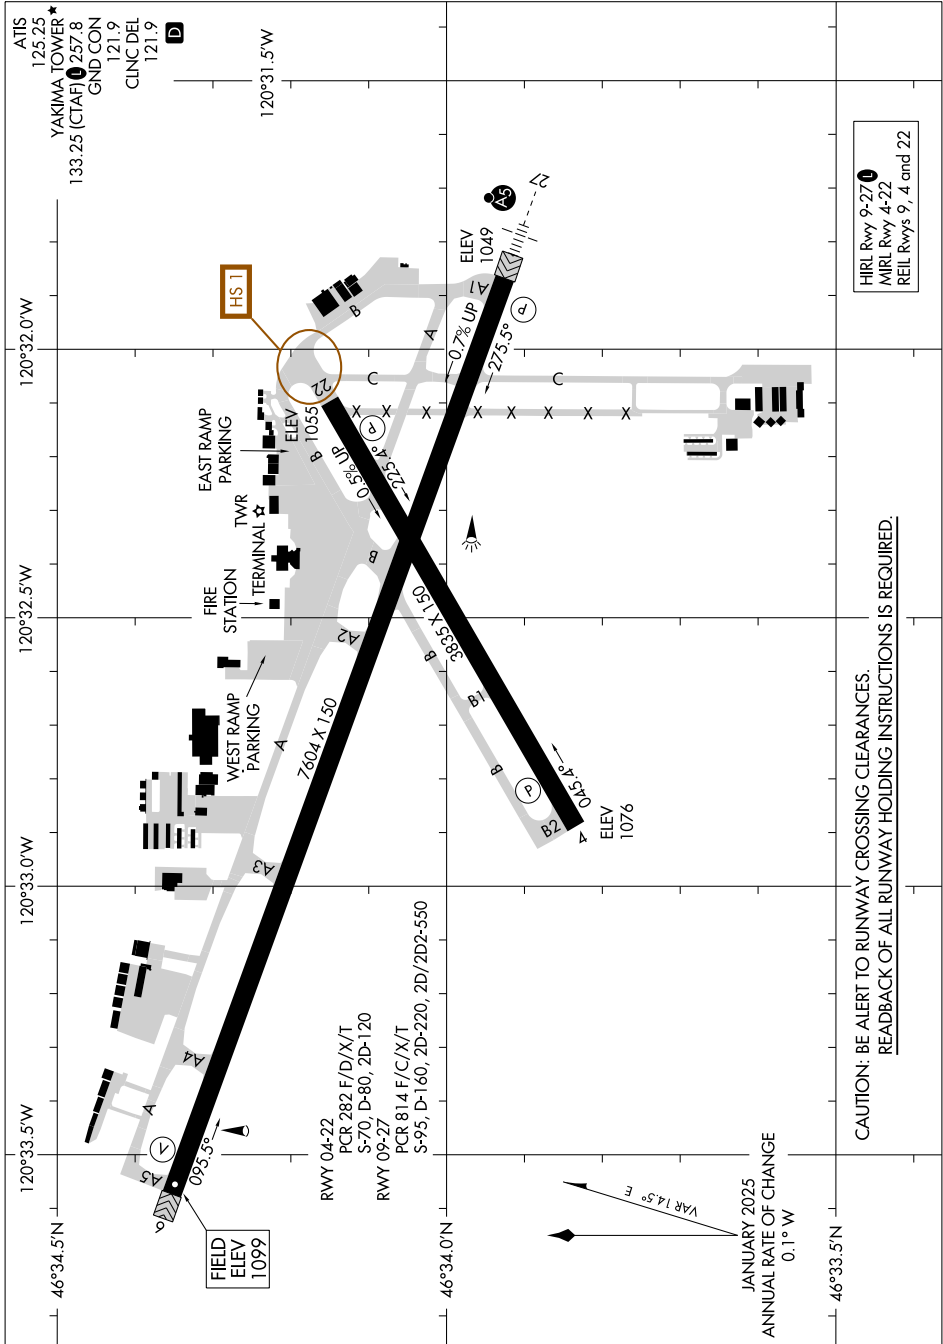

25275

AIRPORT DIAGRAM

YAKIMA AIR TRML/MCALLISTER FLD (YKM)
AL-465 (FAA)
YAKIMA, WASHINGTON

NW-1, 16 APR 2026 to 14 MAY 2026

AIRPORT DIAGRAM

25275

YAKIMA, WASHINGTON
YAKIMA AIR TRML/MCALLISTER FLD (YKM)

NW-1, 16 APR 2026 to 14 MAY 2026