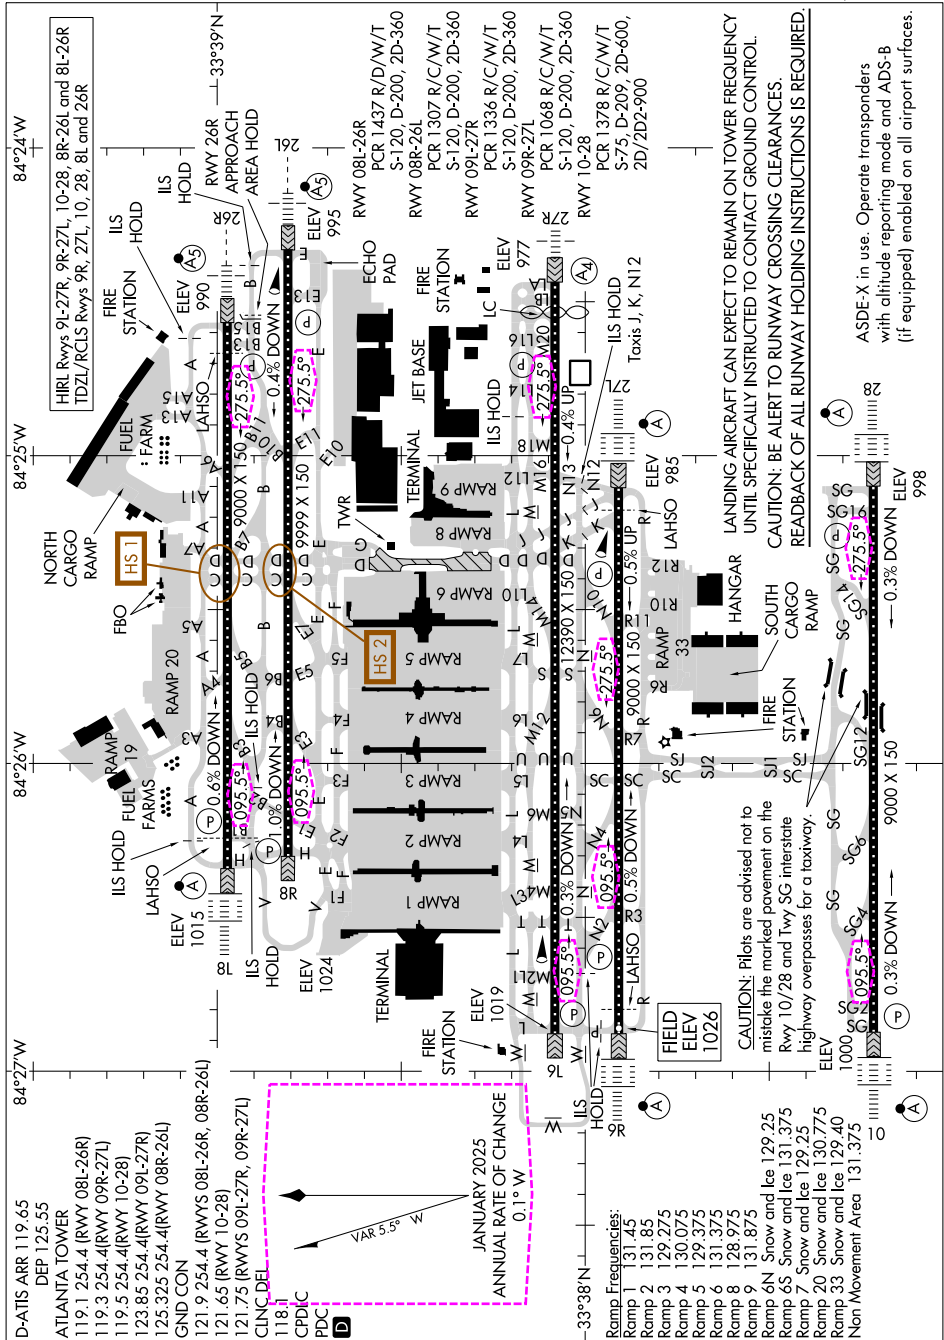

AIRPORT DIAGRAM

AL-26 (FAA)

ATLANTA, GEORGIA

SE-4, 16 APR 2026 to 14 MAY 2026

SE-4, 16 APR 2026 to 14 MAY 2026

AIRPORT DIAGRAM

ATLANTA, GEORGIA HARTSFIELD/JACKSON ATLANTA INTL (ATL)