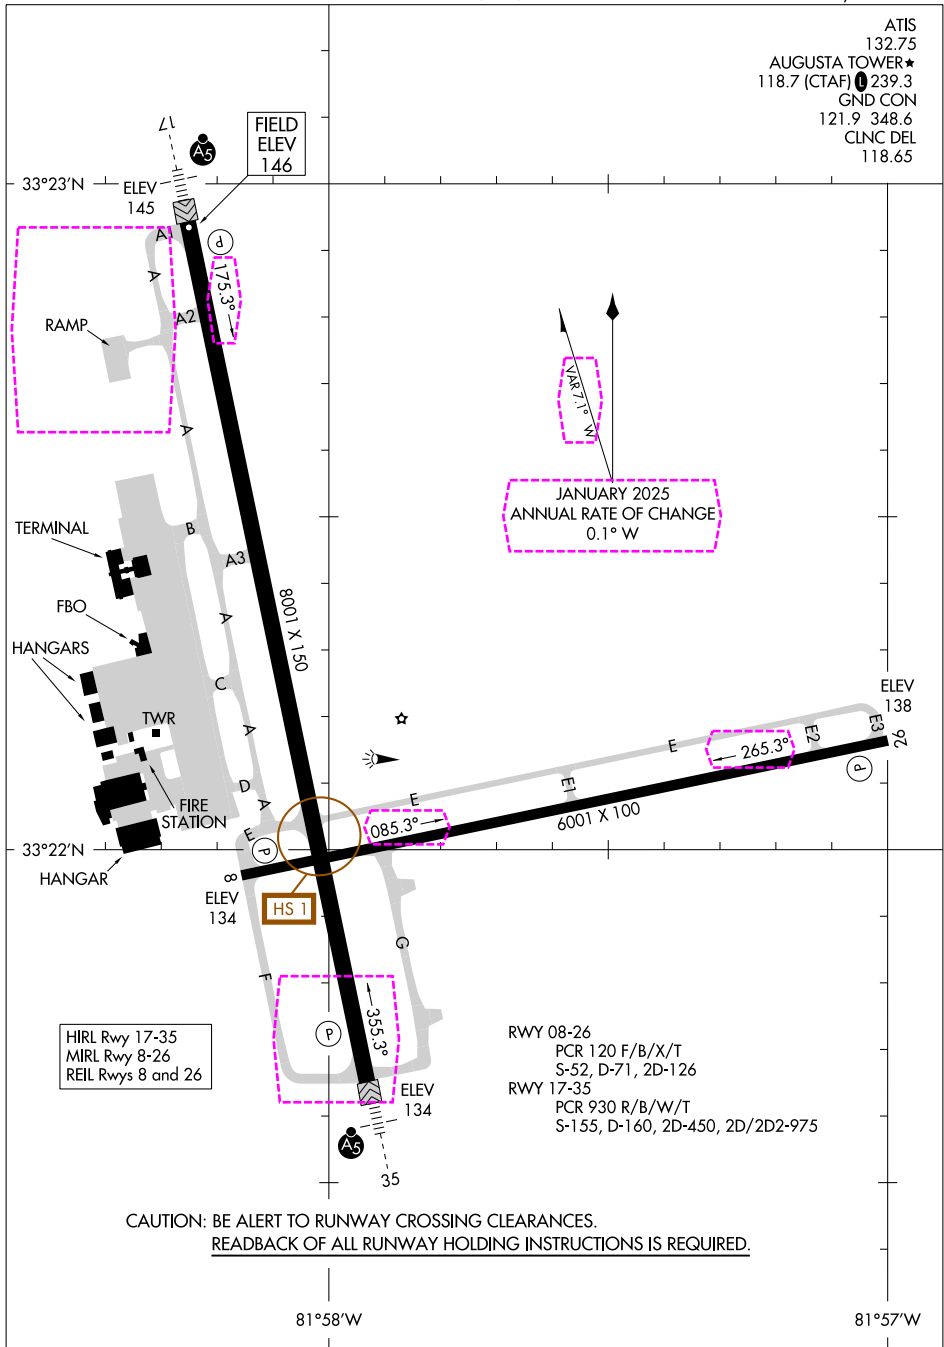

# AIRPORT DIAGRAM

AL-27 (FAA)

AUGUSTA RGNL AT BUSH FLD (AGS)  
AUGUSTA, GEORGIA

ATIS 132.75  
 AUGUSTA TOWER ★ 118.7 (CTAF) 239.3  
 GND CON 121.9 348.6  
 CLNC DEL 118.65

SE-4, 16 APR 2026 to 14 MAY 2026

SE-4, 16 APR 2026 to 14 MAY 2026

# AIRPORT DIAGRAM

AUGUSTA, GEORGIA  
AUGUSTA RGNL AT BUSH FLD (AGS)