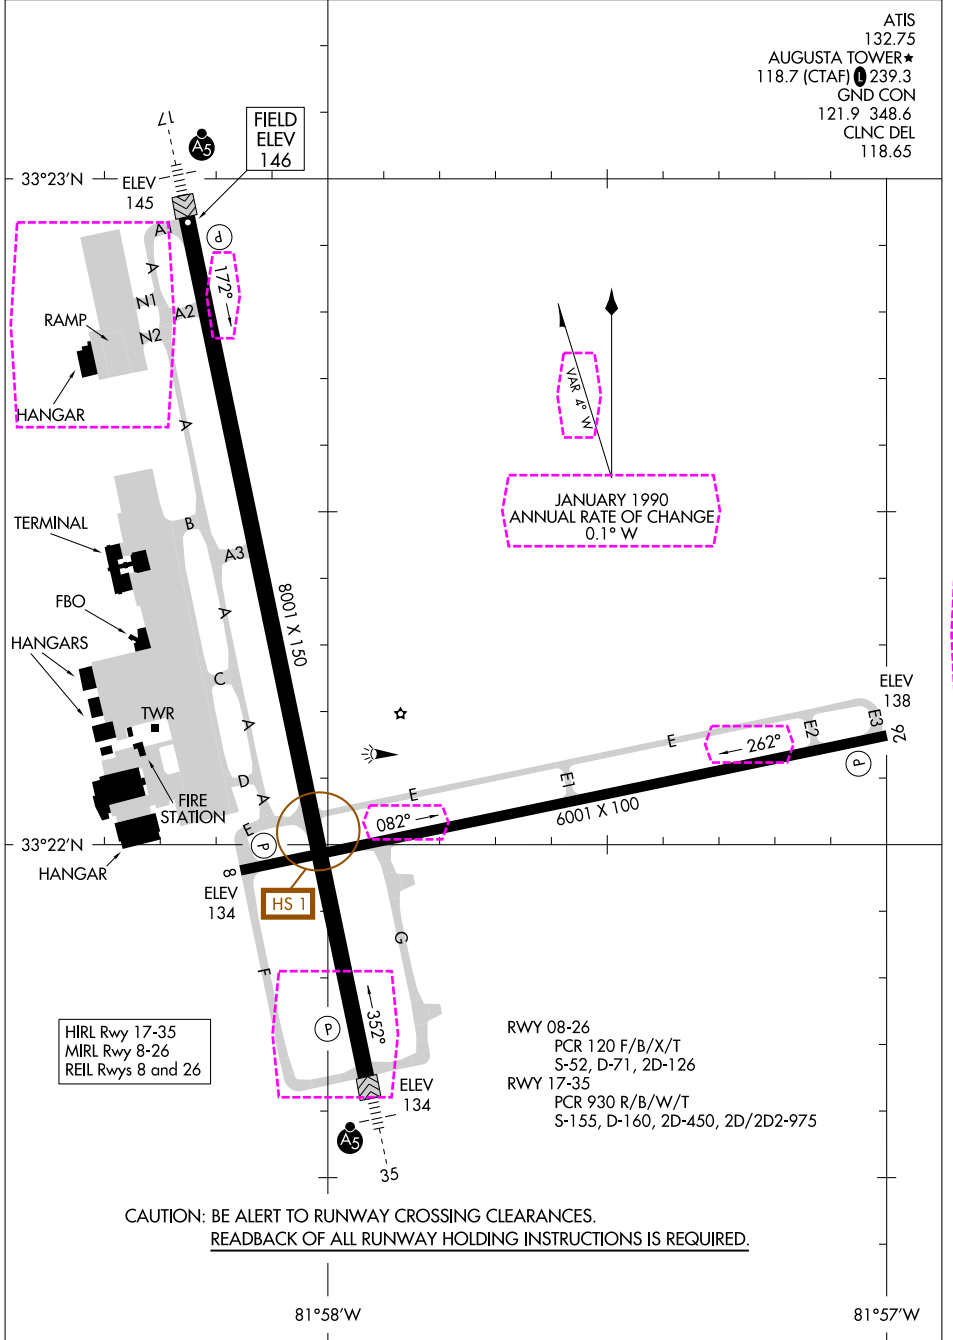

SE-4, 16 APR 2026 to 14 MAY 2026

# AIRPORT DIAGRAM

AUGUSTA, GEORGIA  
AUGUSTA RGNL AT BUSH FLD (AGS)

# AIRPORT DIAGRAM

AL-27 (FAA)

AUGUSTA RGNL AT BUSH FLD (AGS)  
AUGUSTA, GEORGIA

ATIS 132.75  
 AUGUSTA TOWER ★ 118.7  
 118.7 (CTAF) 239.3  
 GND CON 121.9  
 348.6  
 CLNC DEL 118.65

SE-4, 14 MAY 2026 to 11 JUN 2026