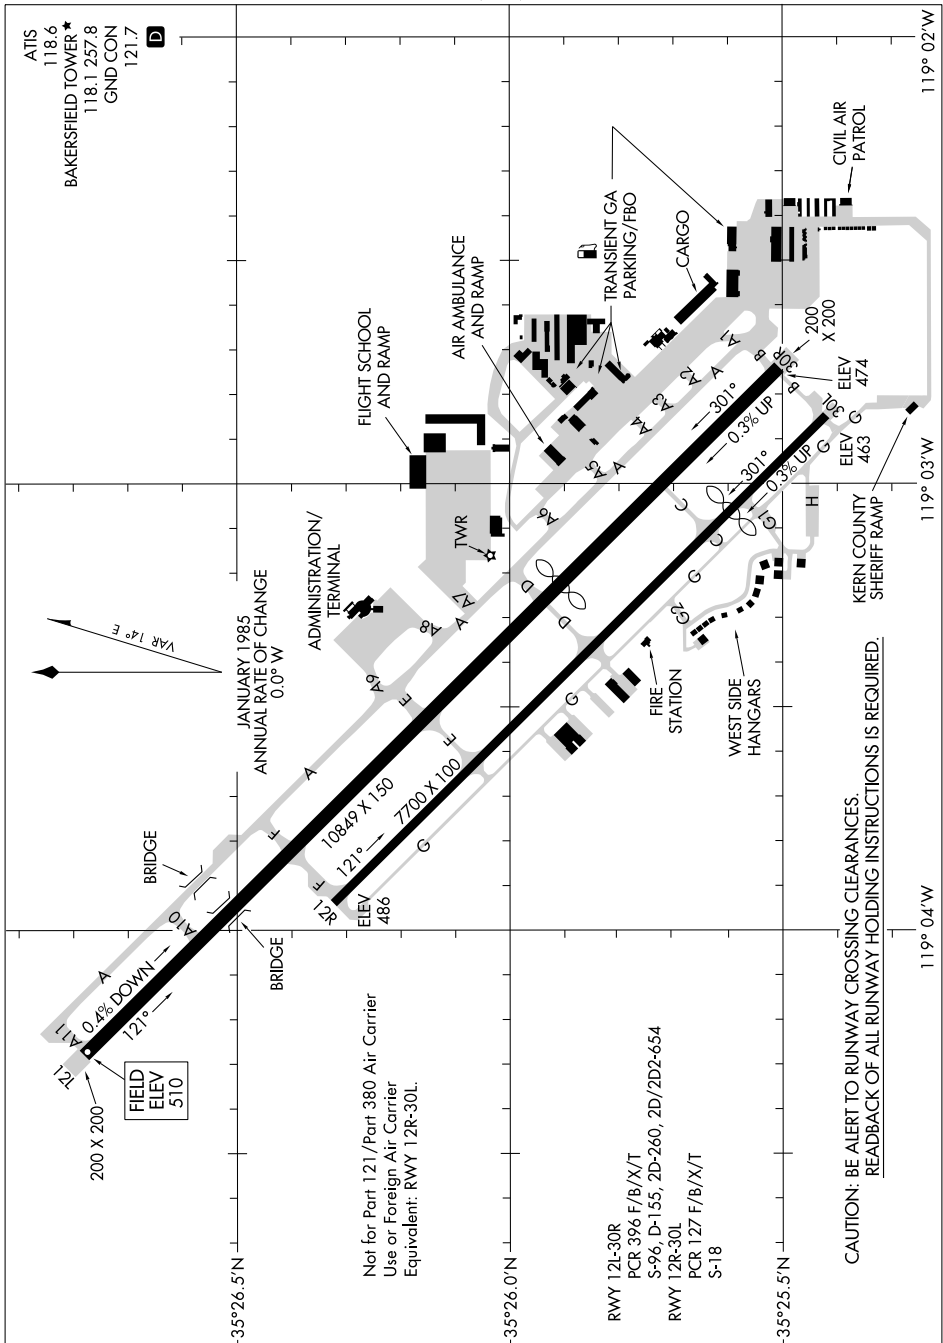

AIRPORT DIAGRAM

AL-36 (FAA)

MEADOWS FLD (BFL)
BAKERSFIELD, CALIFORNIA

SW-3, 14 MAY 2026 to 11 JUN 2026

SW-3, 14 MAY 2026 to 11 JUN 2026

AIRPORT DIAGRAM

BAKERSFIELD, CALIFORNIA
MEADOWS FLD (BFL)

Not for Part 121/Part 380 Air Carrier
Use or Foreign Air Carrier
Equivalent: RWY 12R-30L.

- RWY 12L-30R
PCR 396 F/B/X/T
S-96, D-155, 2D-260, 2D/2D2-654
- RWY 12R-30L
PCR 127 F/B/X/T
S-18

CAUTION: BE ALERT TO RUNWAY CROSSING CLEARANCES.
READBACK OF ALL RUNWAY HOLDING INSTRUCTIONS IS REQUIRED.