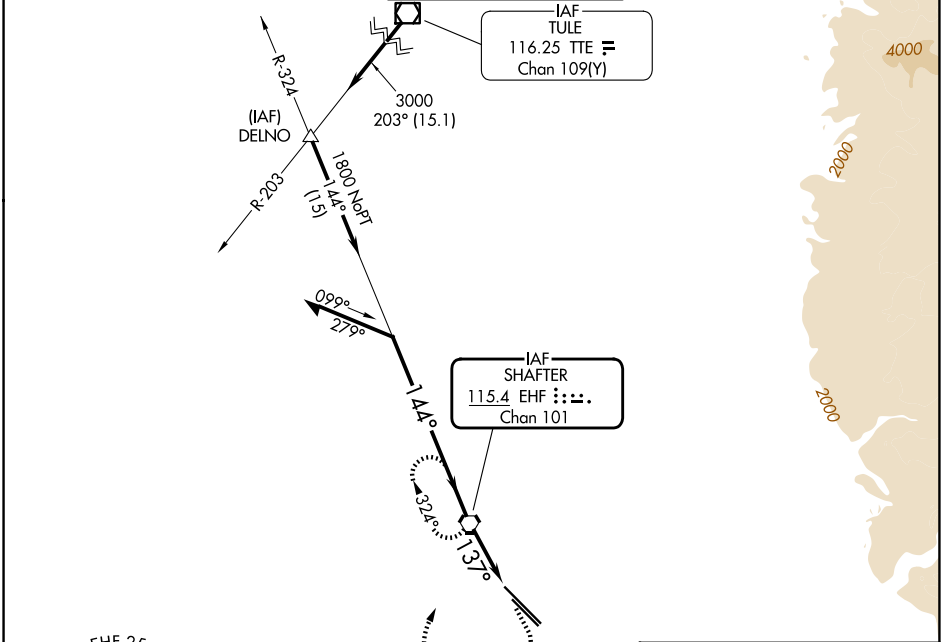

VORTAC EHF 115.4 Chan 101	APP CRS 137°	Rwy Ldg TDZE Apt Elev	N/A N/A 507
---	------------------------	-----------------------------	--

VOR-A
MEADOWS FLD (BFL)

⚠ Circling not authorized northeast of Rwy 12L-30R. MISSED APPROACH: Climb to 1500 then climbing right turn to 3000 direct EHF VORTAC and hold, continue climb-in-hold to 3000.

ATIS 118.6	BAKERSFIELD APP CON * 118.9 270.3 (N) 118.8 284.625 (S)	BAKERSFIELD TOWER * 118.1 (CTAF) 257.8	GND CON 121.7	UNICOM 122.95
----------------------	---	--	-------------------------	-------------------------

SW-3, 14 MAY 2026 to 11 JUN 2026

SW-3, 14 MAY 2026 to 11 JUN 2026

CATEGORY	A		B		C		D		
	1000-1		493 (500-1)		1000-1½ 493 (500-1½)		1060-2 553 (600-2)		
FAF to MAP 2.6 NM									
CIRCLING	Knots	60	90	120	150	180			
	Min:Sec	2:36	1:44	1:18	1:02	0:52			