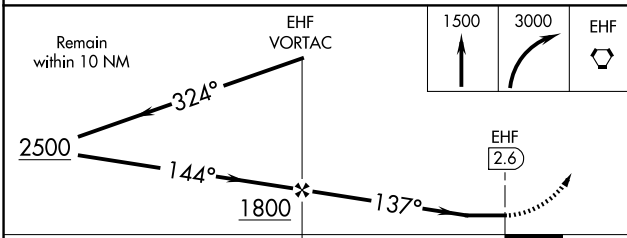

VORTAC EHF 115.4 Chan 101	APP CRS 137°	Rwy Ldg TDZE Apt Elev	N/A N/A 507
---	------------------------	-----------------------------	--

VOR-A
MEADOWS FLD (BFL)

⚠ Circling not authorized northeast of Rwy 12L-30R. MISSED APPROACH: Climb to 1500 then climbing right turn to 3000 direct EHF VORTAC and hold, continue climb-in-hold to 3000.

SW-3, 14 MAY 2026 to 11 JUN 2026

SW-3, 14 MAY 2026 to 11 JUN 2026

CATEGORY	A		B		C		D		
	1000-1		493 (500-1)		1000-1½ 493 (500-1½)		1060-2 553 (600-2)		
FAF to MAP 2.6 NM									
CIRCLING	Knots	60	90	120	150	180			
	Min:Sec	2:36	1:44	1:18	1:02	0:52			