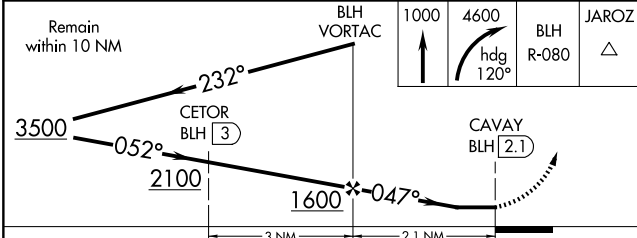

VORTAC BLH 117.4 Chan 121	APP CRS 047°	Rwy Idg TDZE Apt Elev	N/A N/A 397
---	------------------------	-----------------------------	--

VOR/DME-A

BLYTHE (BLH)

⚠ MISSED APPROACH: Climb to 1000, then climbing right turn to 4600 via heading 120° and BLH R-080 outbound to JAROZ/15 DME and hold.

ASOS 120.175	LOS ANGELES CENTER 128.15 285.6	UNICOM 122.8 (CTAF) 📻
------------------------	---	--

SW-3, 14 MAY 2026 to 11 JUN 2026

SW-3, 14 MAY 2026 to 11 JUN 2026

ELEV 397

CATEGORY	A	B	C	D
CIRCLING	840-1 443 (500-1)	860-1 463 (500-1)	960-1½ 563 (600-1½)	1260-2¾ 863 (900-2¾)