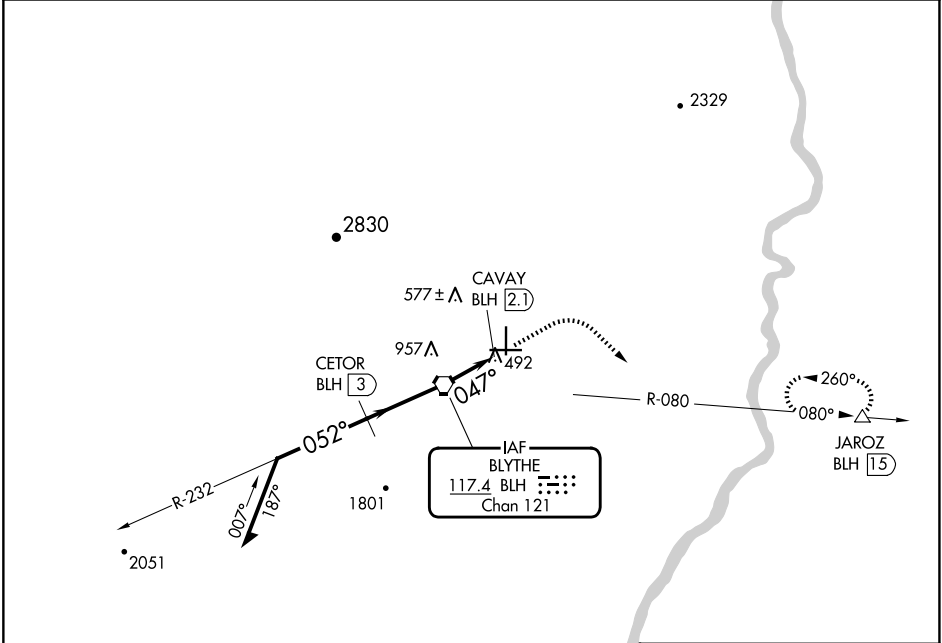

VORTAC BLH 117.4 Chan 121	APP CRS 047°	Rwy Idg TDZE Apt Elev	N/A N/A 397
---	------------------------	-----------------------------	--

VOR/DME-A

BLYTHE (BLH)

⚠ MISSED APPROACH: Climb to 1000, then climbing right turn to 4600 via heading 120° and BLH R-080 outbound to JAROZ/15 DME and hold.

ASOS 120.175	LOS ANGELES CENTER 128.15 285.6	UNICOM 122.8 (CTAF) 📻
------------------------	---	--

SW-3, 14 MAY 2026 to 11 JUN 2026

SW-3, 14 MAY 2026 to 11 JUN 2026

ELEV 397

CATEGORY	A	B	C	D
CIRCLING	840-1 443 (500-1)	860-1 463 (500-1)	960-1½ 563 (600-1½)	1260-2¾ 863 (900-2¾)

MIRL Rwy 8-26 and 17-35 **📻**