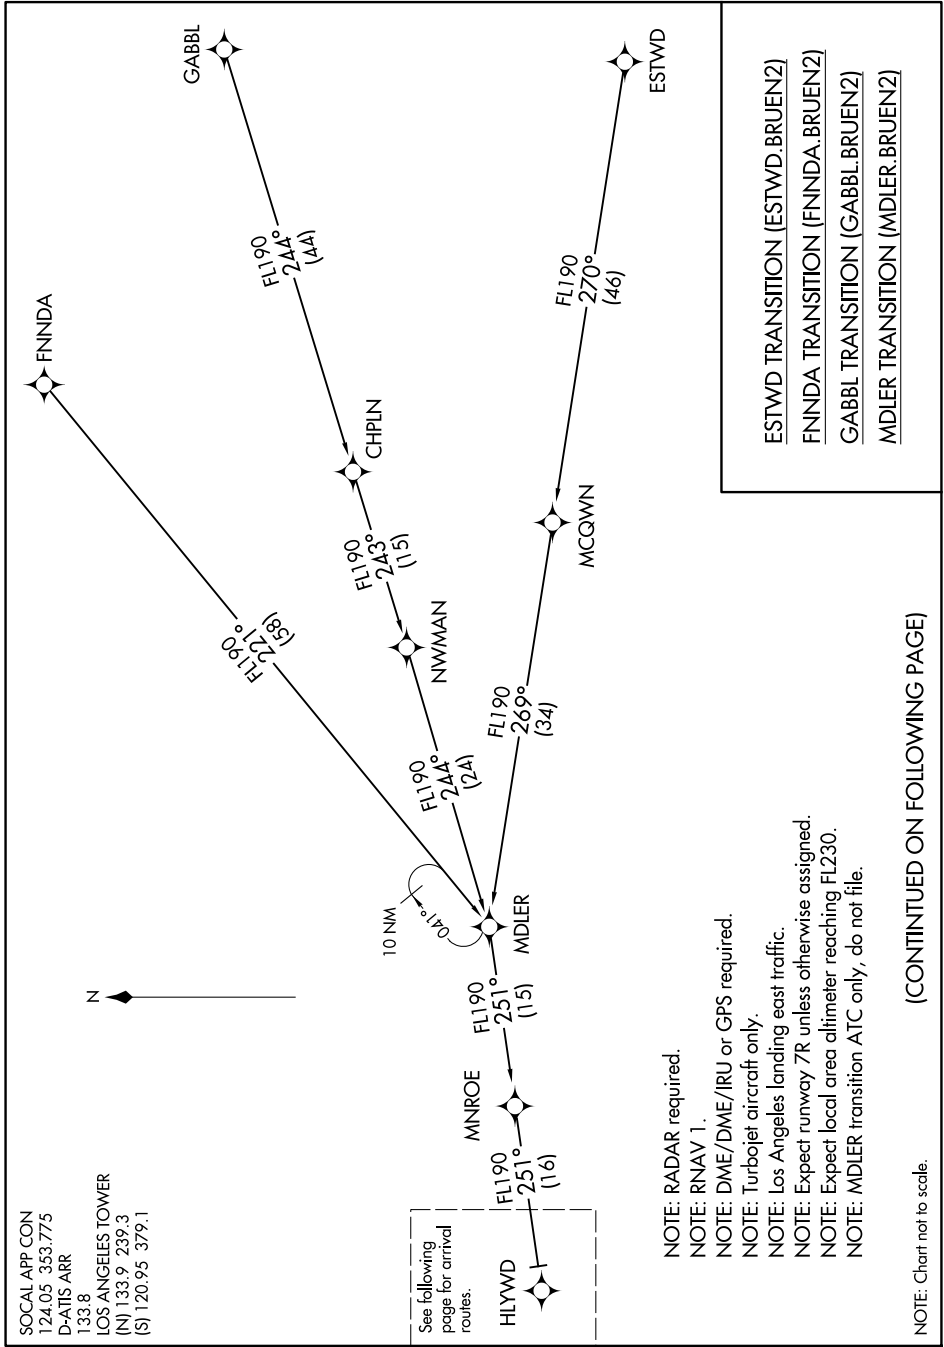

BRUEN TWO ARRIVAL (RNAV) Transition Routes

SW-3, 14 MAY 2026 to 11 JUN 2026

SW-3, 14 MAY 2026 to 11 JUN 2026