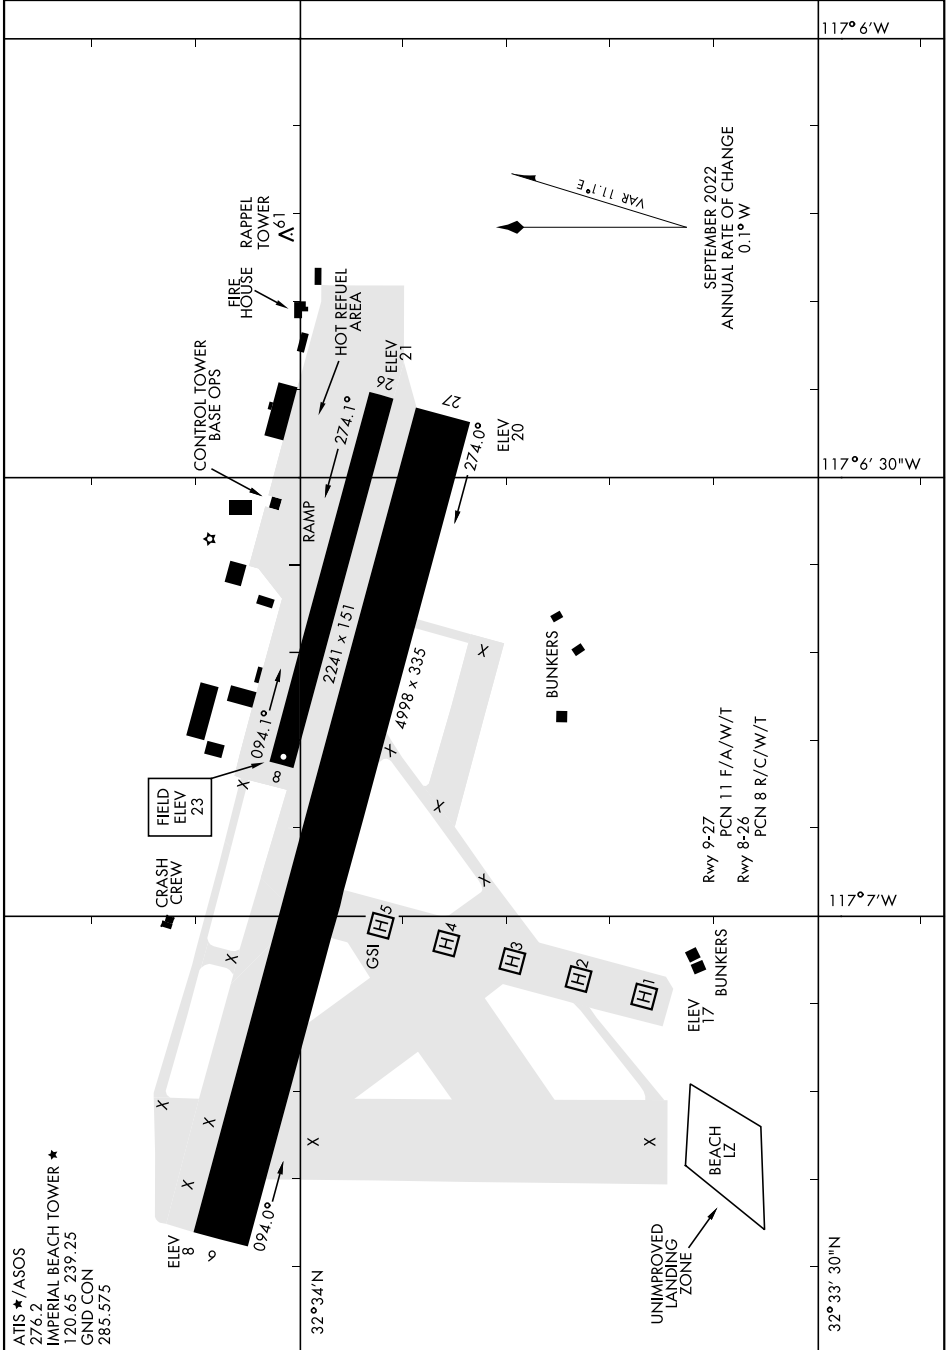

AIRPORT DIAGRAM

[USN]

IMPERIAL BEACH NOLF (REAM FIELD) (KNRS)

IMPERIAL BEACH, CALIFORNIA

SW-3, 14 MAY 2026 to 11 JUN 2026

SW-3, 14 MAY 2026 to 11 JUN 2026

AIRPORT DIAGRAM

IMPERIAL BEACH, CALIFORNIA
IMPERIAL BEACH NOLF (REAM FIELD) (KNRS)