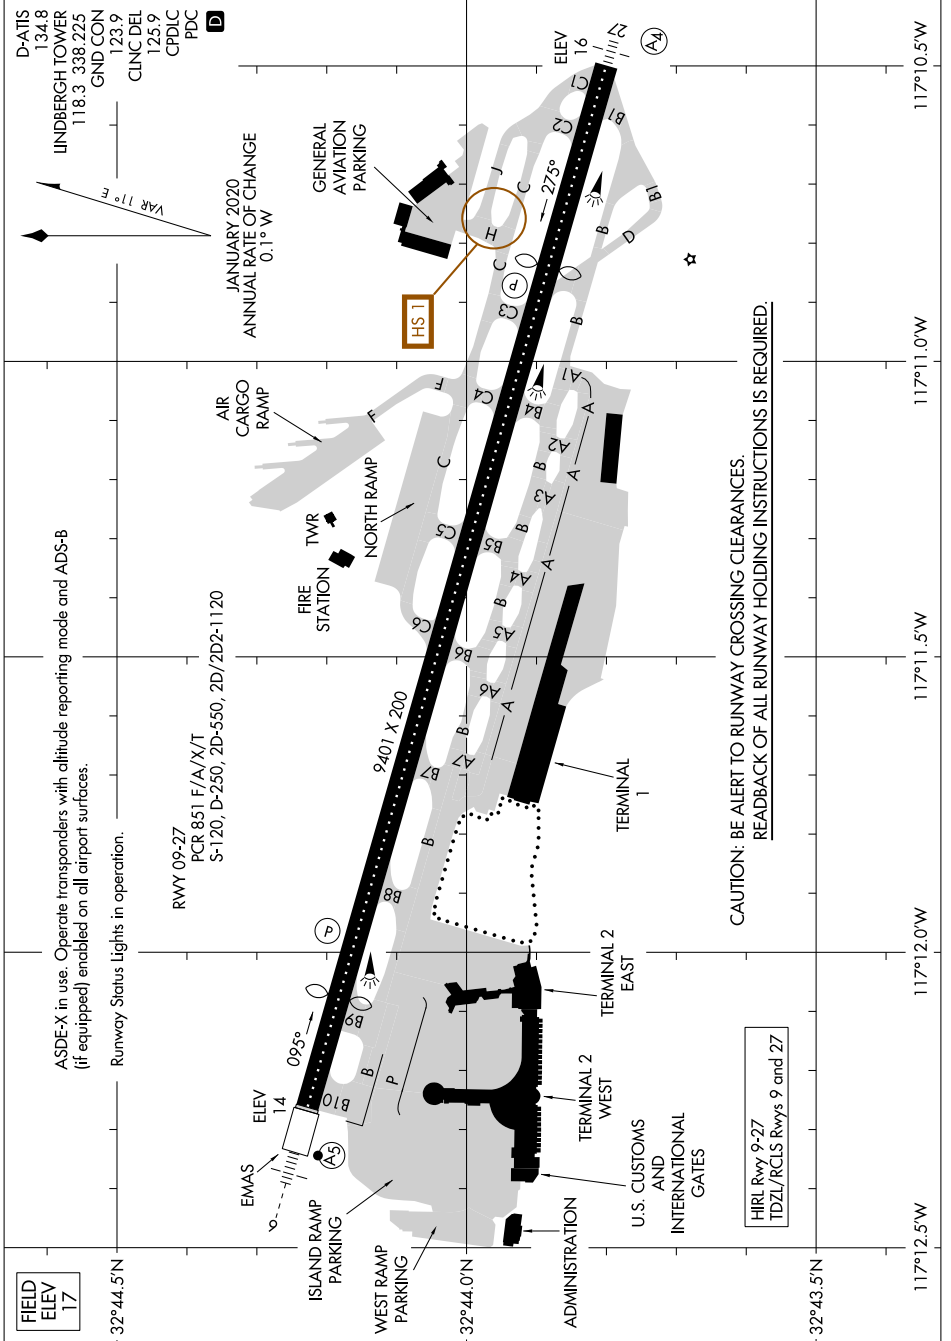

AIRPORT DIAGRAM

AL-373 (FAA)

SAN DIEGO INTL (SAN)
SAN DIEGO, CALIFORNIA

SW-3, 14 MAY 2026 to 11 JUN 2026

SW-3, 14 MAY 2026 to 11 JUN 2026

AIRPORT DIAGRAM

SAN DIEGO, CALIFORNIA
SAN DIEGO INTL (SAN)