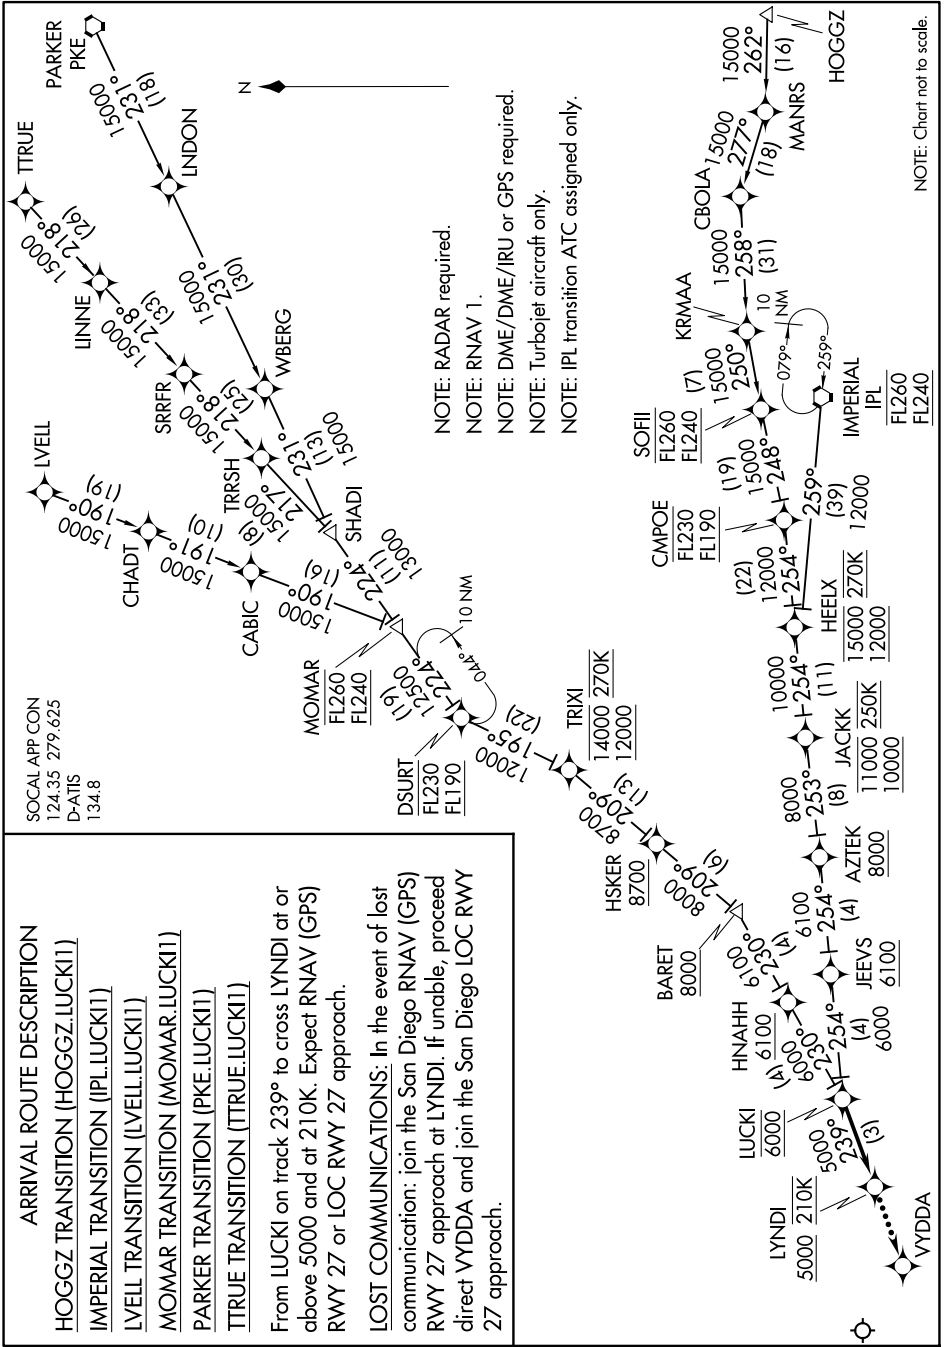

# LUCK1 ONE ARRIVAL (RNAV)

SW-3, 14 MAY 2026 to 11 JUN 2026

**ARRIVAL ROUTE DESCRIPTION**

HOGGZ TRANSITION (HOGGZ.LUCK11)  
IMPERIAL TRANSITION (IPL.LUCK11)  
LVELL TRANSITION (LVELL.LUCK11)  
MOMAR TRANSITION (MOMAR.LUCK11)  
PARKER TRANSITION (PKE.LUCK11)  
TTRUE TRANSITION (TTRUE.LUCK11)

From LUCK1 on track 239° to cross LYNDI at or above 5000 and at 210K. Expect RNAV (GPS) RWY 27 or LOC RWY 27 approach.

**LOST COMMUNICATIONS:** In the event of lost communication: join the San Diego RNAV (GPS) RWY 27 approach at LYNDI. If unable, proceed direct VYDDA and join the San Diego LOC RWY 27 approach.

# LUCK1 ONE ARRIVAL (RNAV)

SW-3, 14 MAY 2026 to 11 JUN 2026