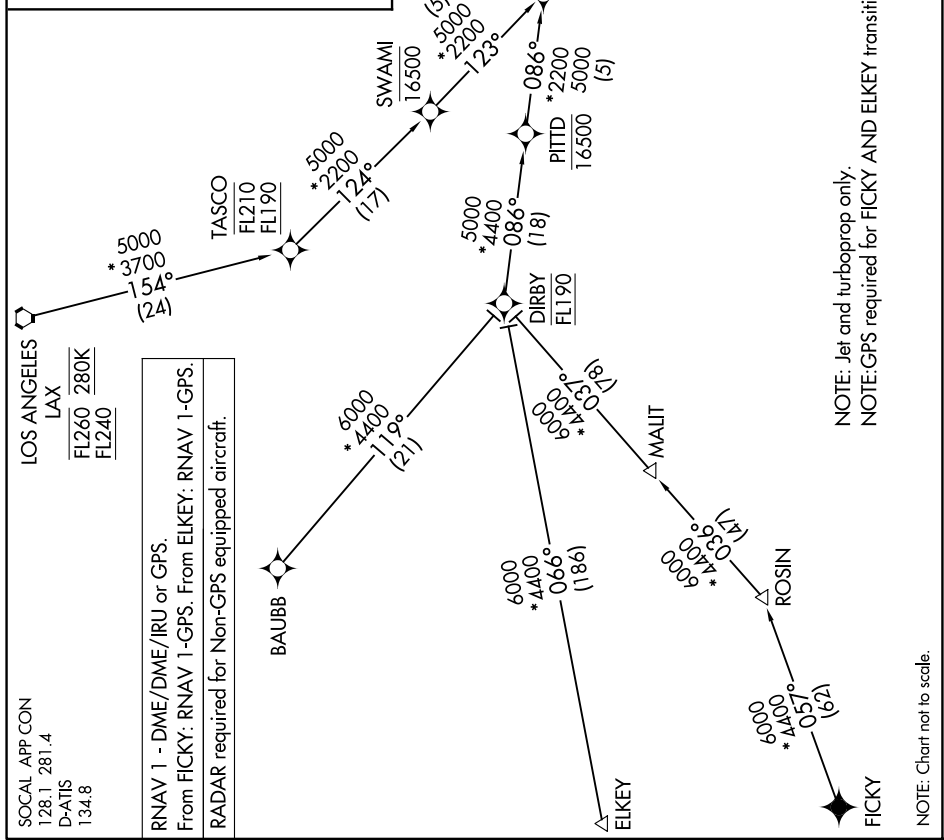

PLYA TWO ARRIVAL (RNAV)

AL-373 (FAA)

SAN DIEGO INTL (SAN)
SAN DIEGO, CALIFORNIA

SW-3, 14 MAY 2026 to 11 JUN 2026

ARRIVAL ROUTE DESCRIPTION

BAUBB TRANSITION (BAUBB.PLYA2)
ELKEY TRANSITION (ELKEY.PLYA2)
FICKY TRANSITION (FICKY.PLYA2)
LOS ANGELES TRANSITION (LAX.PLYA2)

From PLYA on track 126° to cross MNLTY at or above 4000.

LANDING RUNWAY 9: From MNLTY on track 120° to cross SARGs at or above 2100. Expect ILS or LOC RWY 9 approach.

PLYA TWO ARRIVAL (RNAV)

SAN DIEGO, CALIFORNIA
SAN DIEGO INTL (SAN)

SW-3, 14 MAY 2026 to 11 JUN 2026