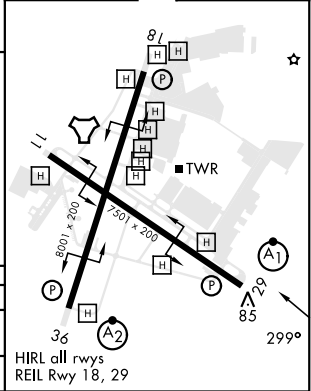

CATEGORY	C	D	E
S-29 *	520-1 494 (500-1)		
CIRCLING	NOT AUTHORIZED		

HI-TACAN Z RWY 29

SW-3, 14 MAY 2026 to 11 JUN 2026

SW-3, 14 MAY 2026 to 11 JUN 2026