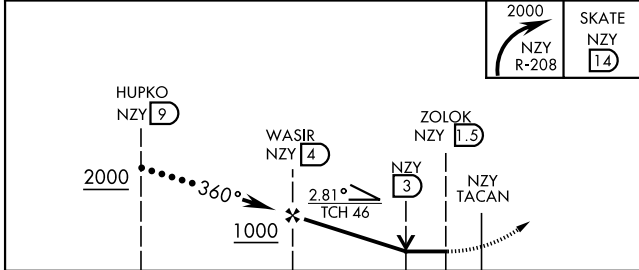

CATEGORY	C	D	E
S-36 *	760-1 7/8 741 (800-1 7/8)		
CIRCLING	NOT AUTHORIZED		

SAN DIEGO, CALIFORNIA 32°42'N-117°13'W NORTH ISLAND NAS (HALSEY FIELD) (KNZY)

Amdt 5 26DEC24

HI-TACAN Z RWY 36

HIRL all rwyys
REIL Rwy 18, 29

SW-3, 14 MAY 2026 to 11 JUN 2026

SW-3, 14 MAY 2026 to 11 JUN 2026