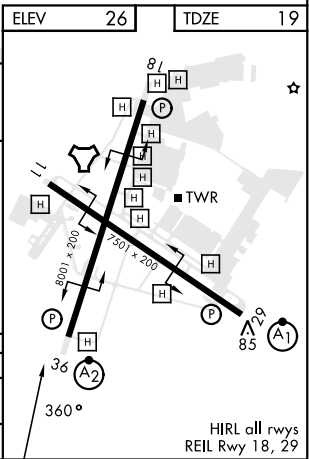

CATEGORY	C	D	E
S-36 *	760-1 7/8 741 (800-1 7/8)		
CIRCLING	NOT AUTHORIZED		

SAN DIEGO, CALIFORNIA 32°42'N-117°13'W NORTH ISLAND NAS (HALSEY FIELD) (KNZY)

Amdt 5 26DEC24

HI-TACAN Z RWY 36

HIRL all rwyys
REIL Rwy 18, 29

SW-3, 14 MAY 2026 to 11 JUN 2026

SW-3, 14 MAY 2026 to 11 JUN 2026