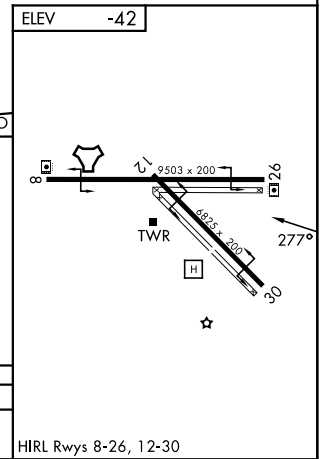

CATEGORY	A	B	C	D
CIRCLING	480-1 522 (600-1)		480-1½ 522 (600-1½)	520-2 562 (600-2)

HIRL Rwy 8-26, 12-30

EL CENTRO, CALIFORNIA 32°50'N-115°40'W EL CENTRO NAF (VRACIU FLD) (KNJK)

TACAN-A

SW-3, 14 MAY 2026 to 11 JUN 2026

SW-3, 14 MAY 2026 to 11 JUN 2026