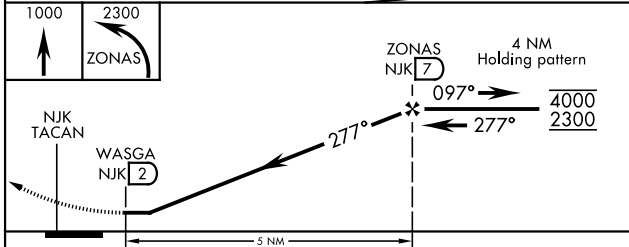

TACAN-A

TACAN NJK Chan 47	APCH CRS 277°	Rwy ldg TDZE N/A	N/A
		Arprt Elev	-42

[USN]

EL CENTRO NAF (VRACIU FLD) (KNJK)

▼ Circling to Rwy 30 not authorized at night. MISSED APPROACH: Climb to 1000, then climbing left turn to 2300 direct ZONAS and hold.

ATIS ★ 269.275	APP CON 132.275 292.2	TOWER ★ 119.1 360.2	GND CON 121.9 254.35
-------------------	--------------------------	------------------------	-------------------------

CAUTION: Do not overfly the US-Mexican border.

EMERG SAFE ALT 100 NM 17,000

UNITED STATES / MEXICO

CATEGORY	A	B	C	D
CIRCLING	480-1 522 (600-1)		480-1½ 522 (600-1½)	520-2 562 (600-2)

HIRL Rwy 8-26, 12-30

EL CENTRO, CALIFORNIA 32°50'N-115°40'W EL CENTRO NAF (VRACIU FLD) (KNJK)