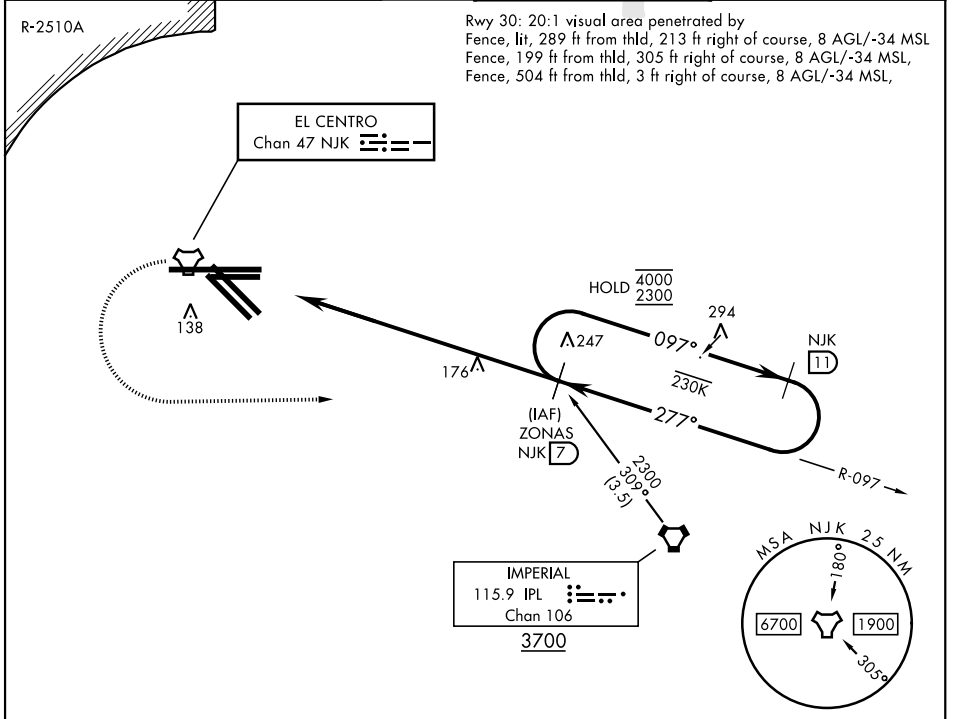

TACAN-A

TACAN NJK Chan 47	APCH CRS 277°	Rwy ldg TDZE N/A	N/A
		Arprt Elev	-42

[USN]

EL CENTRO NAF (VRACIU FLD) (KNJK)

▼ Circling to Rwy 30 not authorized at night. MISSED APPROACH: Climb to 1000, then climbing left turn to 2300 direct ZONAS and hold.

ATIS ★ 269.275	APP CON 132.275 292.2	TOWER ★ 119.1 360.2	GND CON 121.9 254.35
-------------------	--------------------------	------------------------	-------------------------

CAUTION: Do not overfly the US-Mexican border.

EMERG SAFE ALT 100 NM 17,000

UNITED STATES / MEXICO

CATEGORY	A	B	C	D
CIRCLING	480-1 522 (600-1)		480-1½ 522 (600-1½)	520-2 562 (600-2)

HIRL Rwy 8-26, 12-30

EL CENTRO, CALIFORNIA 32°50'N-115°40'W EL CENTRO NAF (VRACIU FLD) (KNJK)

TACAN-A

SW-3, 14 MAY 2026 to 11 JUN 2026

SW-3, 14 MAY 2026 to 11 JUN 2026