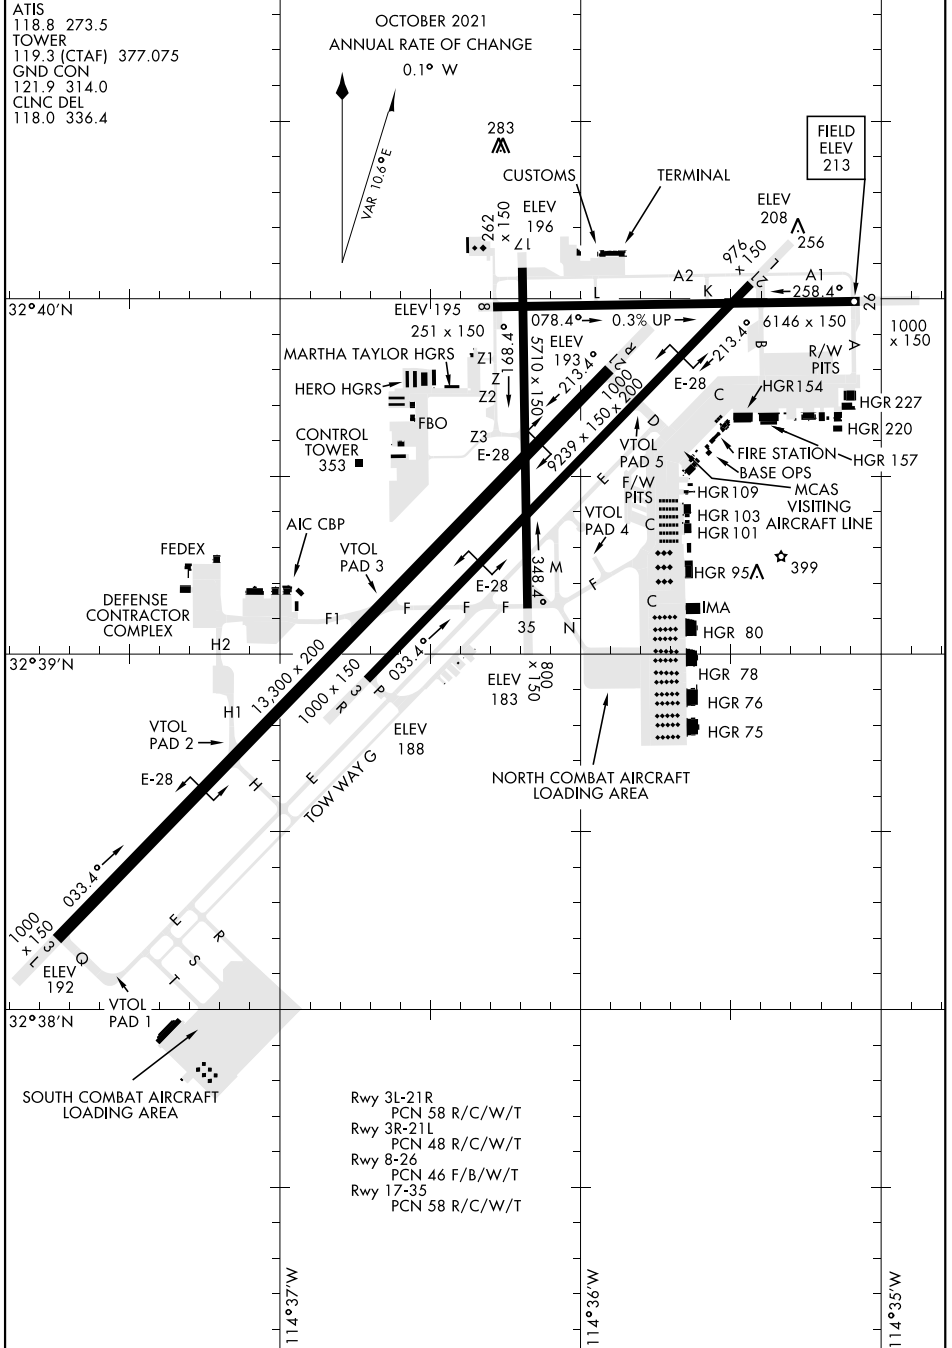

# AIRPORT DIAGRAM

[USN]

YUMA MCAS/YUMA INTL (KNYL)

YUMA, ARIZONA

SW-4, 14 MAY 2026 to 11 JUN 2026

SW-4, 14 MAY 2026 to 11 JUN 2026

# AIRPORT DIAGRAM

YUMA, ARIZONA

YUMA MCAS/YUMA INTL (KNYL)