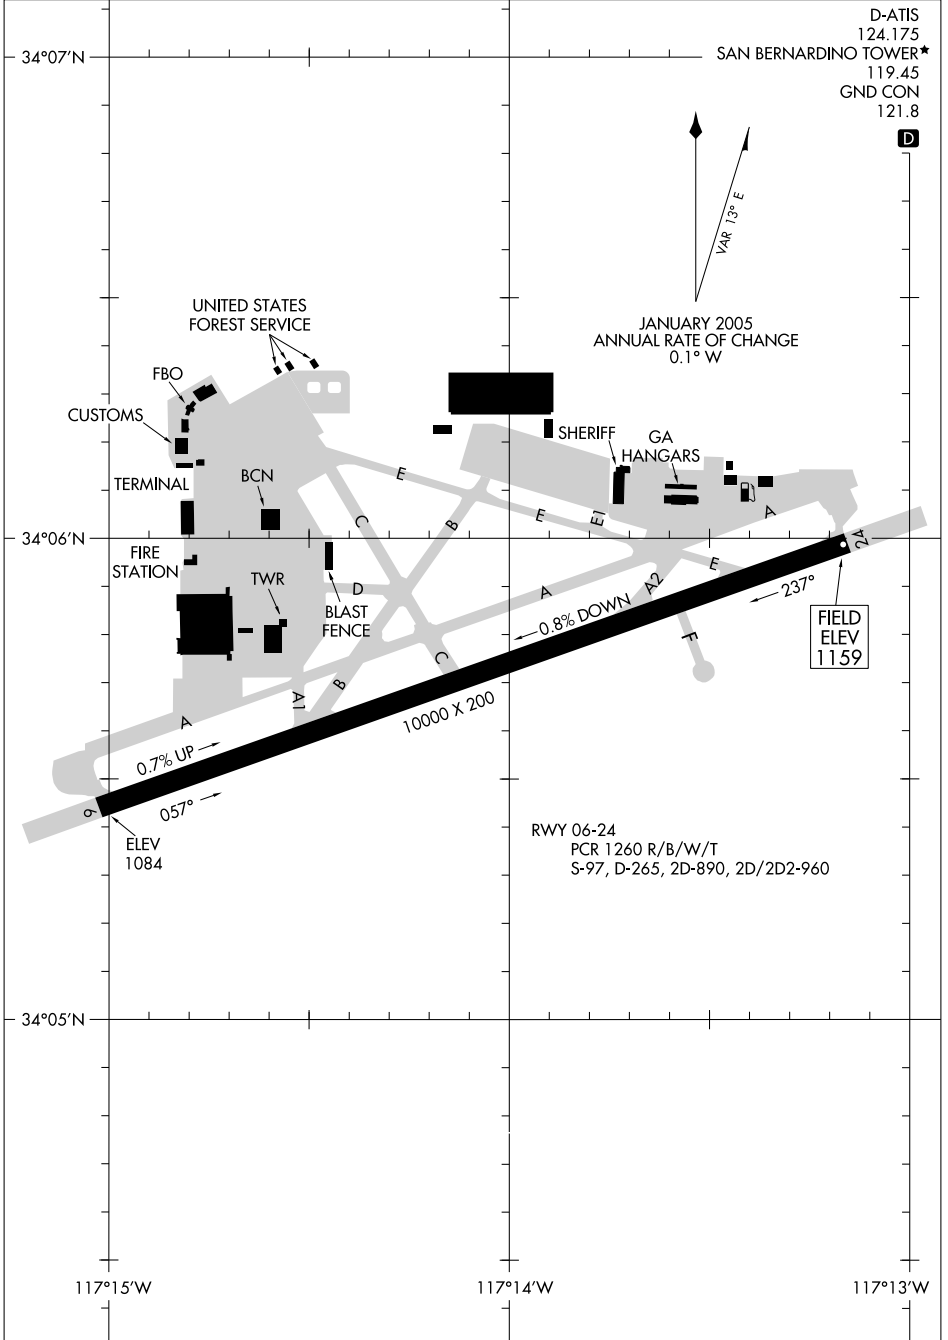

AIRPORT DIAGRAM

AL-547 (FAA)

SAN BERNARDINO INTL (SBD)
SAN BERNARDINO, CALIFORNIA

SW-3, 14 MAY 2026 to 11 JUN 2026

SW-3, 14 MAY 2026 to 11 JUN 2026

D-ATIS
124.175
SAN BERNARDINO TOWER*
119.45
GND CON
121.8

JANUARY 2005
ANNUAL RATE OF CHANGE
0.1° W

FIELD
ELEV
1159

RWY 06-24
PCR 1260 R/B/W/T
S-97, D-265, 2D-890, 2D/2D2-960