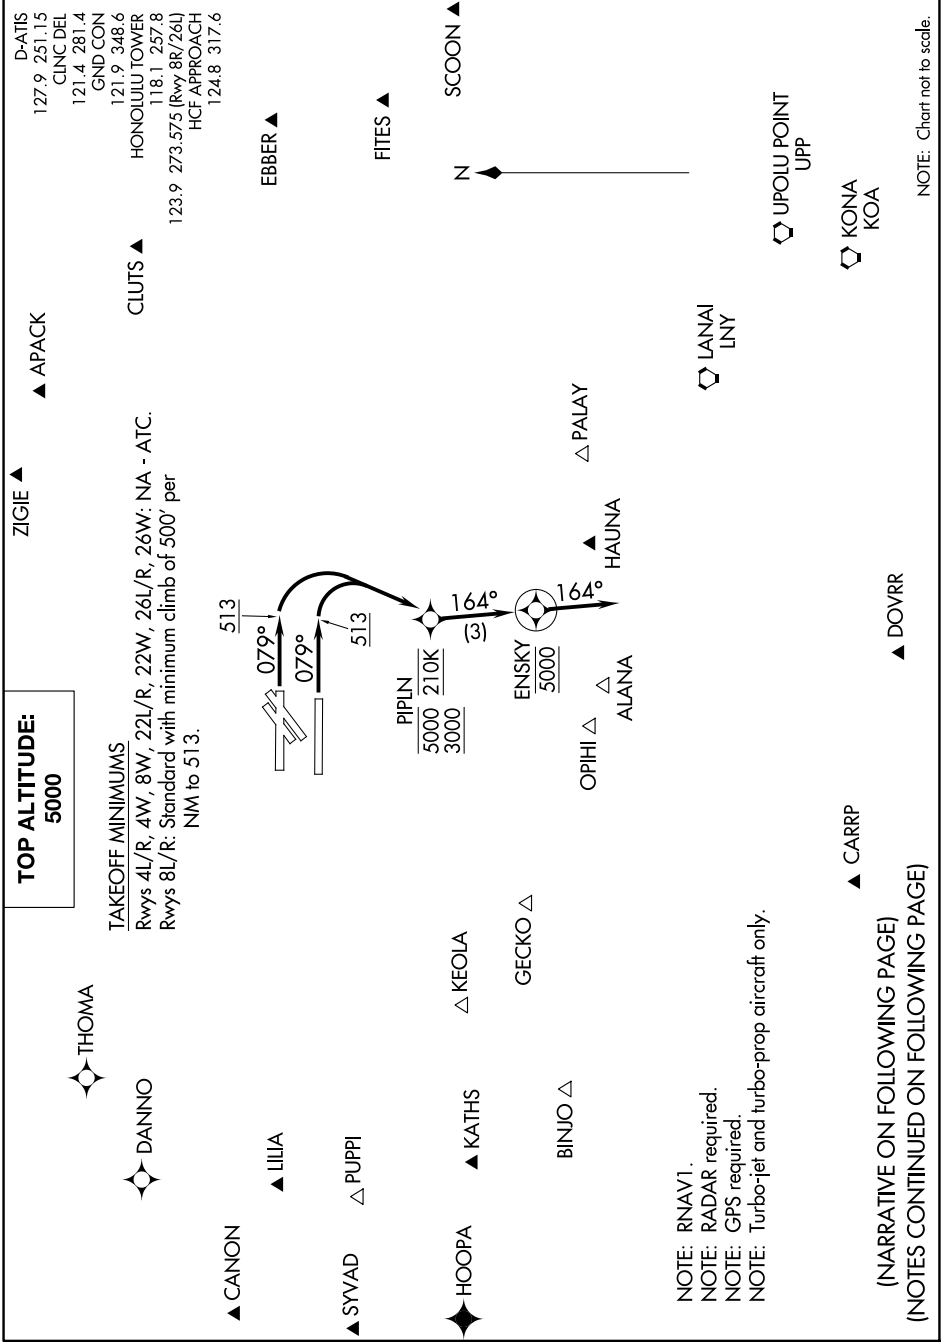

PIPLN ONE DEPARTURE (RNAV)

AL-754 (FAA)

DANIEL K INOUYE INTL (HNL) (PHNL)
HONOLULU, HAWAII

PAC, 14 MAY 2026 to 09 JUL 2026

NOTE: RNAV.
 NOTE: RADAR required.
 NOTE: GPS required.
 NOTE: Turbo-jet and turbo-prop aircraft only.

(NARRATIVE ON FOLLOWING PAGE)
 (NOTES CONTINUED ON FOLLOWING PAGE)

NOTE: Chart not to scale.

PIPLN ONE DEPARTURE (RNAV)

PAC, 14 MAY 2026 to 09 JUL 2026

DEPARTURE ROUTE DESCRIPTION

TAKEOFF RUNWAYS 8L/R: Climb on heading 079° to 513, then right turn direct PIPLN between 3000 and 5000 at 210K, thence. . . .

. . . .on track 164° to ENSKY, then on track 164° for RADAR vectors to assigned route/fix, maintain 5000 or as assigned by ATC. Expect clearnace to filed altitude/flight level within 10 minutes after departure.