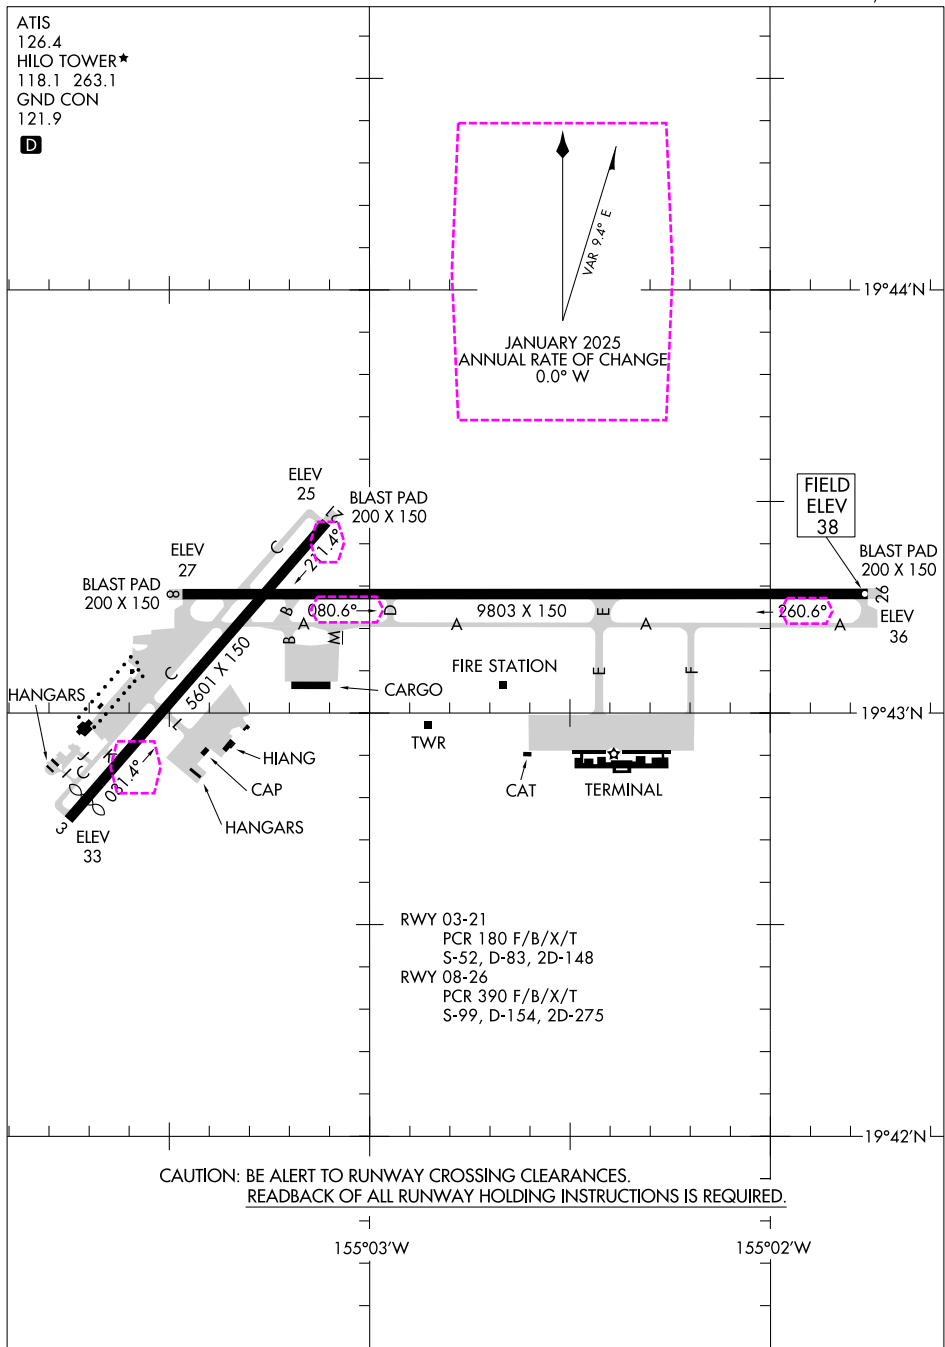

26078

AIRPORT DIAGRAM

AL-756 (FAA)

HILO INTL (ITO) (PHTO)
HILO, HAWAII

ATIS
126.4
HILO TOWER*
118.1 263.1
GND CON
121.9

D

PAC: 19 MAR 2026 to 14 MAY 2026

PAC: 19 MAR 2026 to 14 MAY 2026

CAUTION: BE ALERT TO RUNWAY CROSSING CLEARANCES.
READBACK OF ALL RUNWAY HOLDING INSTRUCTIONS IS REQUIRED.

AIRPORT DIAGRAM

26078

HILO, HAWAII
HILO INTL (ITO) (PHTO)

26134

AIRPORT DIAGRAM

AL-756 (FAA)

HILO INTL (ITO) (PHTO)
HILO, HAWAII

ATIS
126.4
HILO TOWER*
118.1 263.1
GND CON
121.9

D

PAC: 14 MAY 2026 to 09 JUL 2026

PAC: 14 MAY 2026 to 09 JUL 2026

CAUTION: BE ALERT TO RUNWAY CROSSING CLEARANCES.
READBACK OF ALL RUNWAY HOLDING INSTRUCTIONS IS REQUIRED.