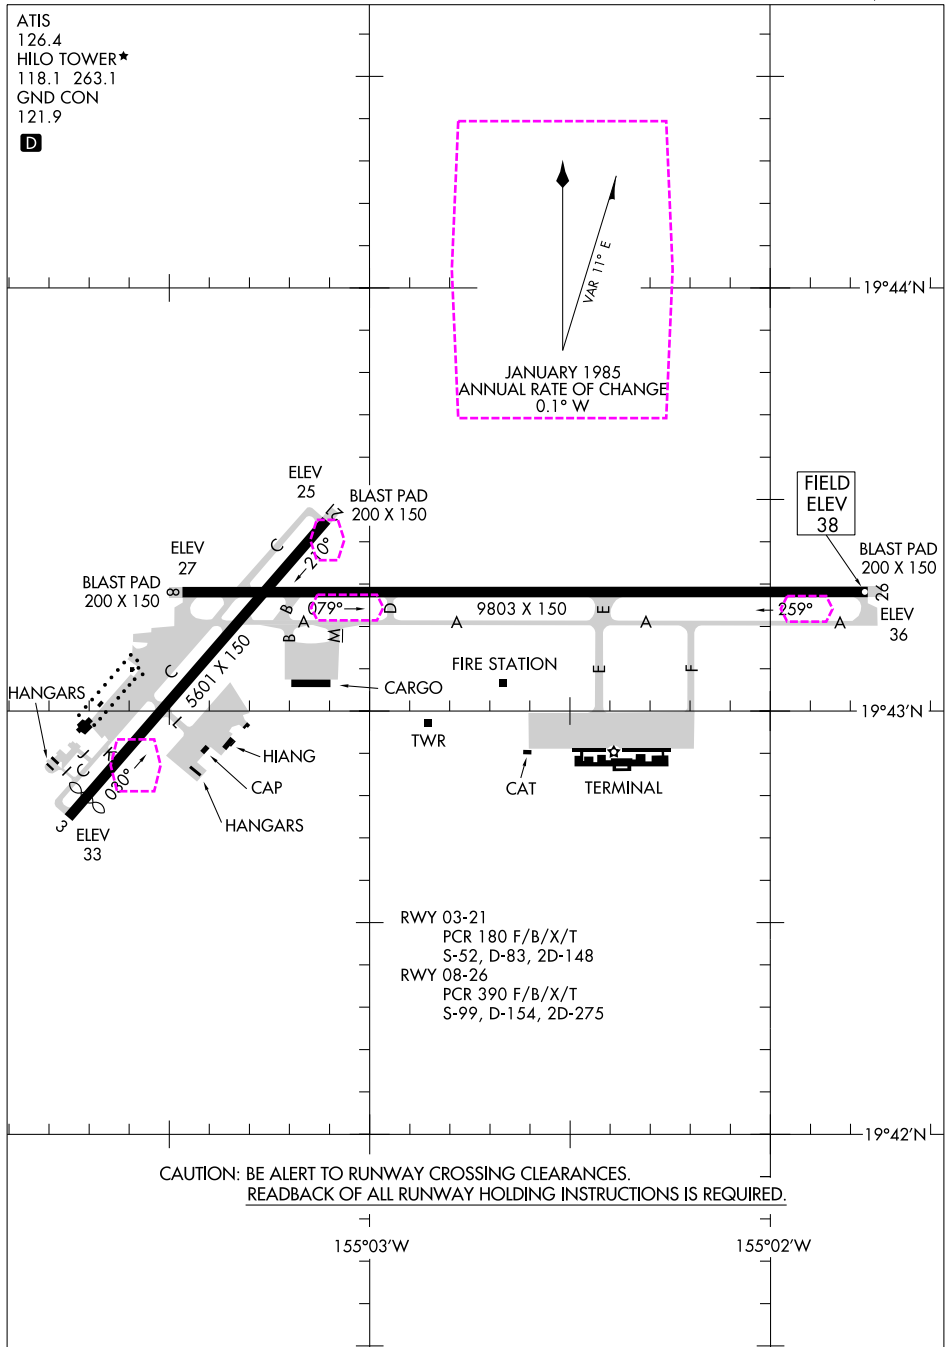

26078

AIRPORT DIAGRAM

AL-756 (FAA)

HILO INTL (ITO) (PHTO)
HILO, HAWAII

ATIS
126.4
HILO TOWER*
118.1 263.1
GND CON
121.9

D

PAC: 19 MAR 2026 to 14 MAY 2026

PAC: 19 MAR 2026 to 14 MAY 2026

CAUTION: BE ALERT TO RUNWAY CROSSING CLEARANCES.
READBACK OF ALL RUNWAY HOLDING INSTRUCTIONS IS REQUIRED.

AIRPORT DIAGRAM

26078

HILO, HAWAII
HILO INTL (ITO) (PHTO)

26134

AIRPORT DIAGRAM

AL-756 (FAA)

HILO INTL (ITO) (PHTO)
HILO, HAWAII

ATIS
126.4
HILO TOWER*
118.1 263.1
GND CON
121.9

D

PAC: 14 MAY 2026 to 09 JUL 2026

PAC: 14 MAY 2026 to 09 JUL 2026

CAUTION: BE ALERT TO RUNWAY CROSSING CLEARANCES.
READBACK OF ALL RUNWAY HOLDING INSTRUCTIONS IS REQUIRED.