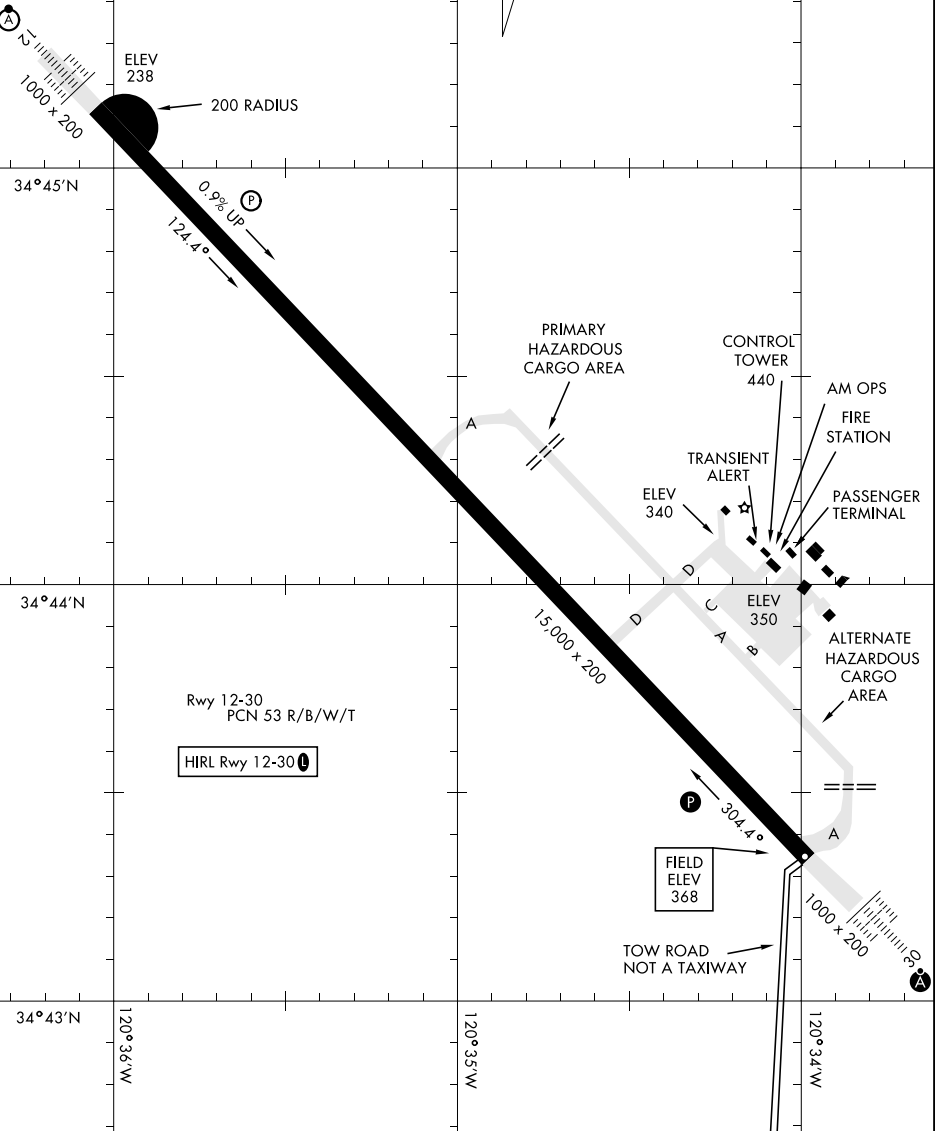

AIRPORT DIAGRAM

[USSF]

VANDENBERG SFB (KVBG)

LOMPOC, CALIFORNIA

ATIS
 133.125 257.975
 TOWER ★
 124.95 326.2
 GND CON
 121.75 275.8
 CLNC DEL
 121.75 275.8

JANUARY 2025
 ANNUAL RATE OF CHANGE
 0.1° W

SW-3, 14 MAY 2026 to 11 JUN 2026

SW-3, 14 MAY 2026 to 11 JUN 2026

AIRPORT DIAGRAM

LOMPOC, CALIFORNIA

VANDENBERG SFB (KVBG)