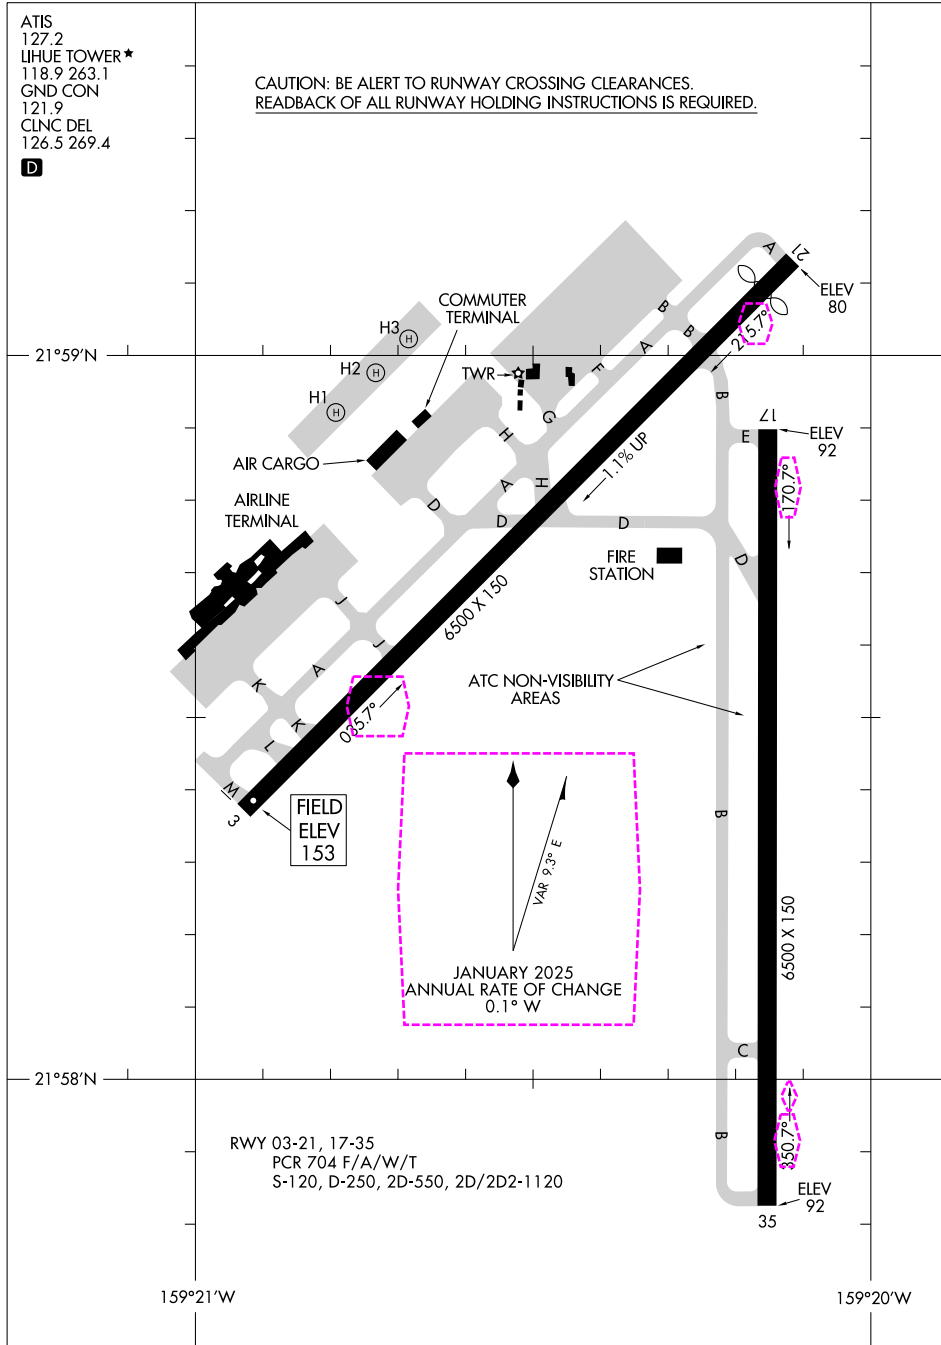

26022

AIRPORT DIAGRAM

AL-776 (FAA)

LIHUE (LIH)(PHLI)
LIHUE, HAWAII

ATIS
 127.2
 LIHUE TOWER ★
 118.9 263.1
 GND CON
 121.9
 CLNC DEL
 126.5 269.4

D

CAUTION: BE ALERT TO RUNWAY CROSSING CLEARANCES.
 READBCK OF ALL RUNWAY HOLDING INSTRUCTIONS IS REQUIRED.

PAC: 19 MAR 2026 to 14 MAY 2026

PAC: 19 MAR 2026 to 14 MAY 2026

AIRPORT DIAGRAM

26022

LIHUE, HAWAII
LIHUE (LIH)(PHLI)

AIRPORT DIAGRAM

AL-776 (FAA)

LIHUE (LIH)(PHLI)
LIHUE, HAWAII

ATIS
127.2
LIHUE TOWER ★
118.9 263.1
GND CON
121.9
CLNC DEL
126.5 269.4

D

CAUTION: BE ALERT TO RUNWAY CROSSING CLEARANCES.
READBCK OF ALL RUNWAY HOLDING INSTRUCTIONS IS REQUIRED.

PAC: 14 MAY 2026 to 09 JUL 2026