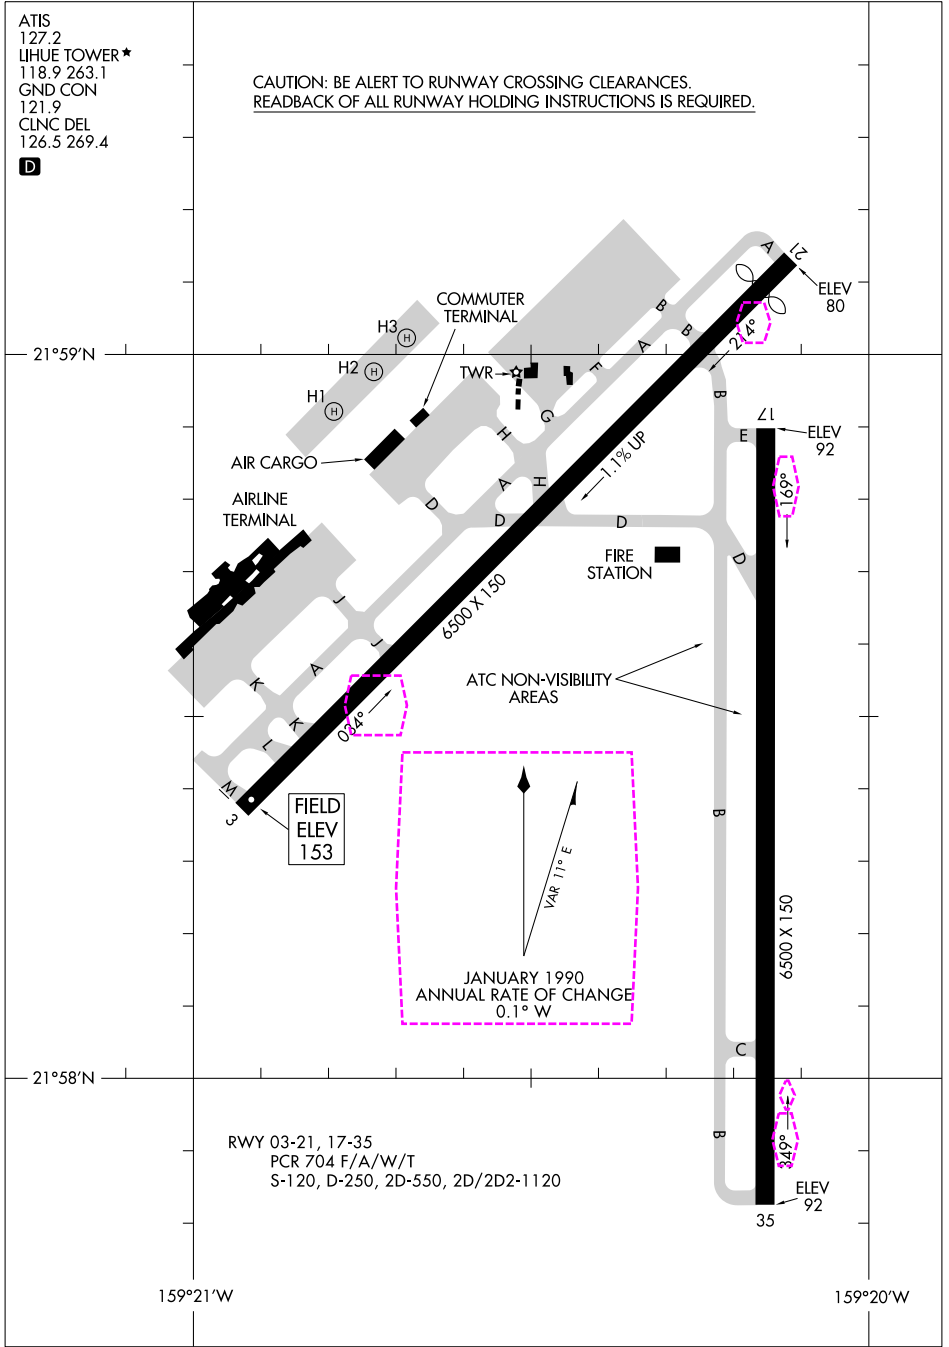

AIRPORT DIAGRAM

AL-776 (FAA)

LIHUE (LIH)(PHLI)
LIHUE, HAWAII

ATIS
127.2
LIHUE TOWER ★
118.9 263.1
GND CON
121.9
CLNC DEL
126.5 269.4

D

CAUTION: BE ALERT TO RUNWAY CROSSING CLEARANCES.
READBCK OF ALL RUNWAY HOLDING INSTRUCTIONS IS REQUIRED.

PAC: 14 MAY 2026 to 09 JUL 2026

PAC: 14 MAY 2026 to 09 JUL 2026

AIRPORT DIAGRAM

LIHUE, HAWAII
LIHUE (LIH)(PHLI)