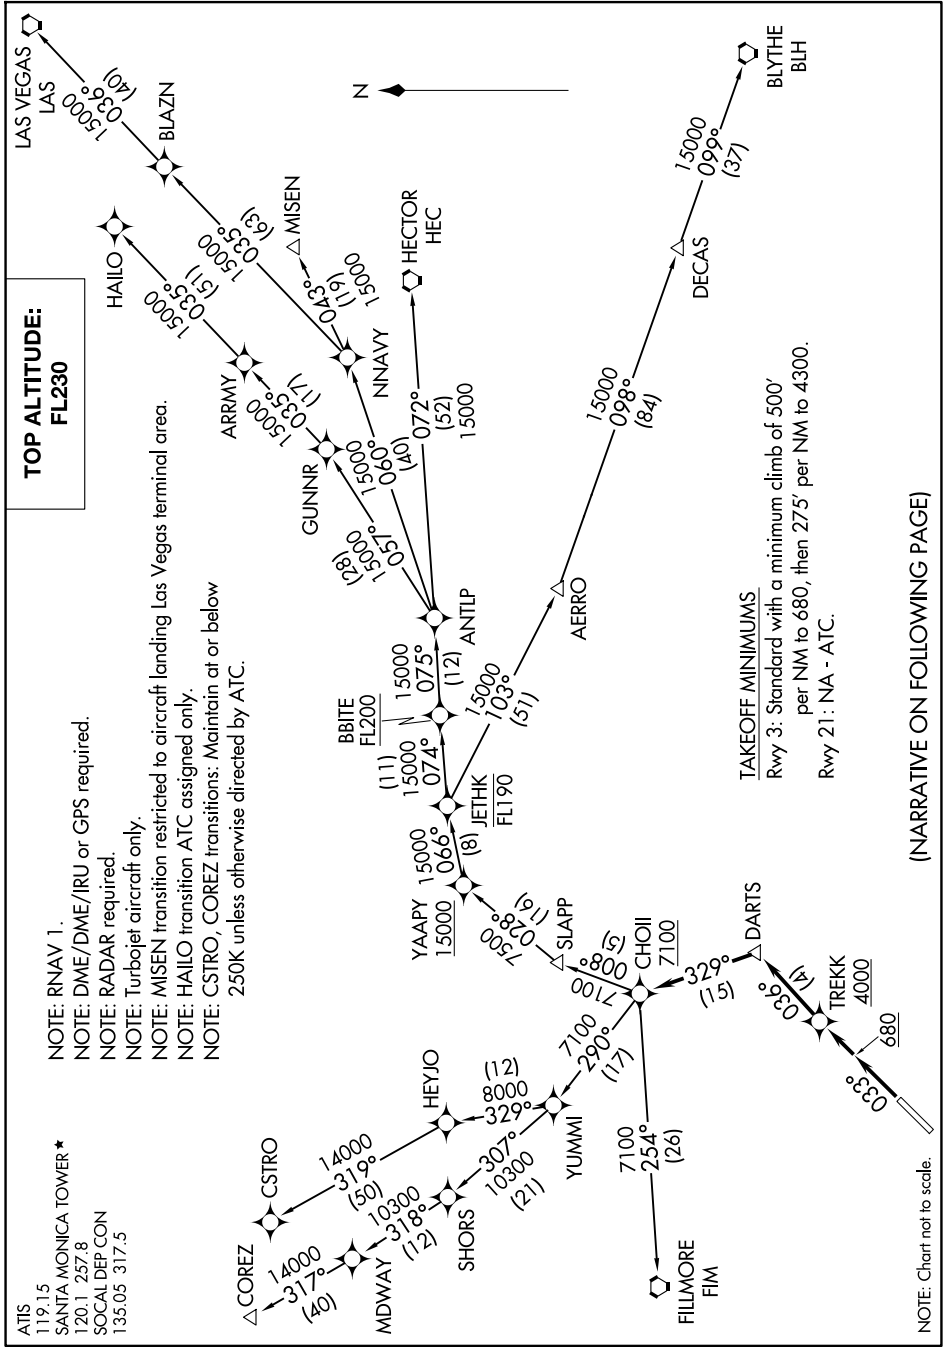

CHOI THREE DEPARTURE (RNAV)

AL-5023 (FAA)

SANTA MONICA MUNI (SMO)
SANTA MONICA, CALIFORNIA

SW-3, 14 MAY 2026 to 11 JUN 2026

(NARRATIVE ON FOLLOWING PAGE)

SW-3, 14 MAY 2026 to 11 JUN 2026

CHOI THREE DEPARTURE (RNAV)

(CHOI3.CHOI) 10SEP20

SANTA MONICA, CALIFORNIA
SANTA MONICA MUNI (SMO)

NOTE: Chart not to scale.

DEPARTURE ROUTE DESCRIPTION

TAKEOFF RUNWAY 3: Climb on heading 033° to 680, then direct to cross TREKK at or above 4000, then on track 036° to DARTS, then on track 329° to cross CHOI1 at or above 7100, thence. . . .

. . . .on assigned transition, maintain FL230. Expect filed altitude 10 minutes after departure.

BLYTHE TRANSITION (CHOI13.BLH)

COREZ TRANSITION (CHOI13.COREZ)

CSTRO TRANSITION (CHOI13.CSTRO)

FILLMORE TRANSITION (CHOI13.FIM)

HAILO TRANSITION (CHOI13.HAILO)

HECTOR TRANSITION (CHOI13.HEC)

LAS VEGAS TRANSITION (CHOI13.LAS)

MISEN TRANSITION (CHOI13.MISEN)

SW-3, 14 MAY 2026 to 11 JUN 2026

SW-3, 14 MAY 2026 to 11 JUN 2026