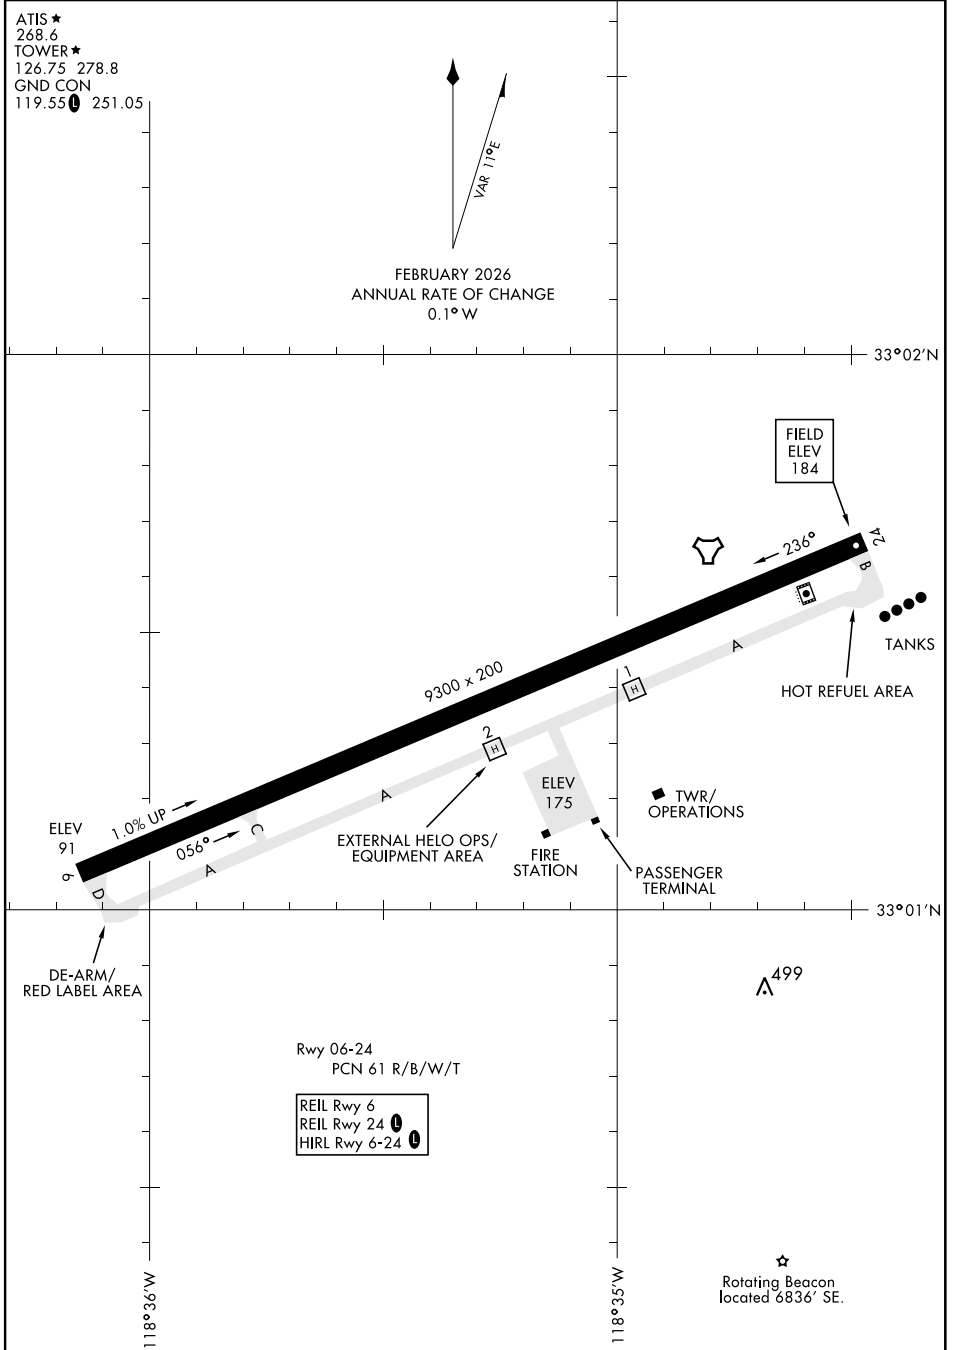

26078

AIRPORT DIAGRAM

SAN CLEMENTE ISLAND NALF (FREDERICK SHERMAN FLD) (KNUC)

[USN]

SAN CLEMENTE ISLAND, CALIFORNIA

ATIS ★
 268.6
 TOWER ★
 126.75 278.8
 GND CON
 119.55  251.05

FEBRUARY 2026
 ANNUAL RATE OF CHANGE
 0.1° W

SW-3, 14 MAY 2026 to 11 JUN 2026

SW-3, 14 MAY 2026 to 11 JUN 2026

AIRPORT DIAGRAM

SAN CLEMENTE ISLAND, CALIFORNIA

SAN CLEMENTE ISLAND NALF (FREDERICK SHERMAN FLD) (KNUC)