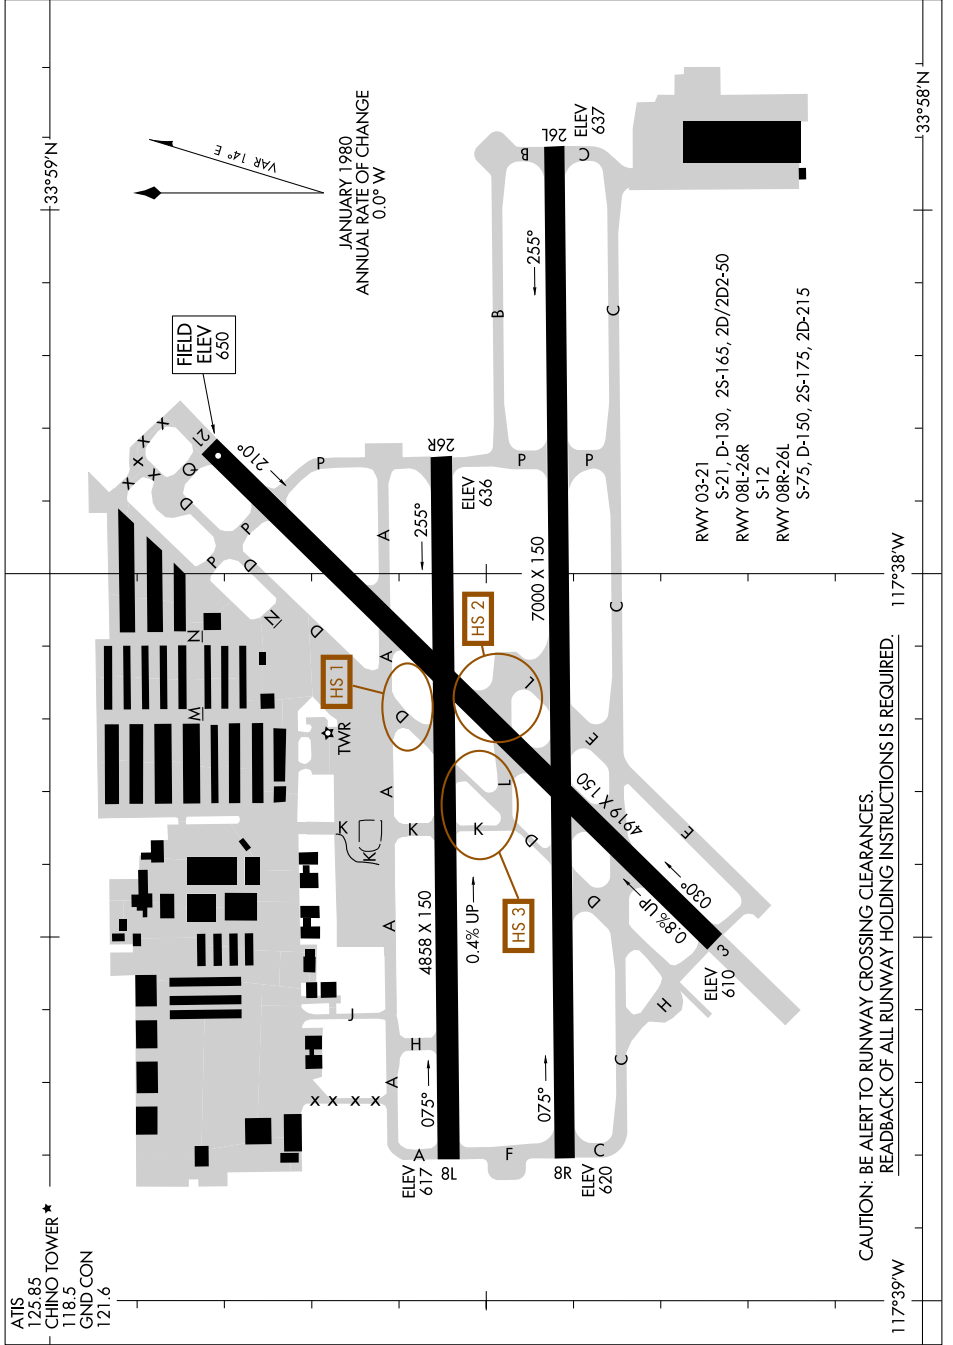

AIRPORT DIAGRAM

AL-5599 (FAA)

CHINO (CNO)
CHINO, CALIFORNIA

SW-3, 14 MAY 2026 to 11 JUN 2026

ATIS 125.85
 CHINO TOWER ★ 118.5
 GND CON 121.6

CAUTION: BE ALERT TO RUNWAY CROSSING CLEARANCES.
 READBACK OF ALL RUNWAY HOLDING INSTRUCTIONS IS REQUIRED.

117°39'W

117°38'W

33°59'N

33°58'N

AIRPORT DIAGRAM

CHINO, CALIFORNIA
CHINO (CNO)

SW-3, 14 MAY 2026 to 11 JUN 2026