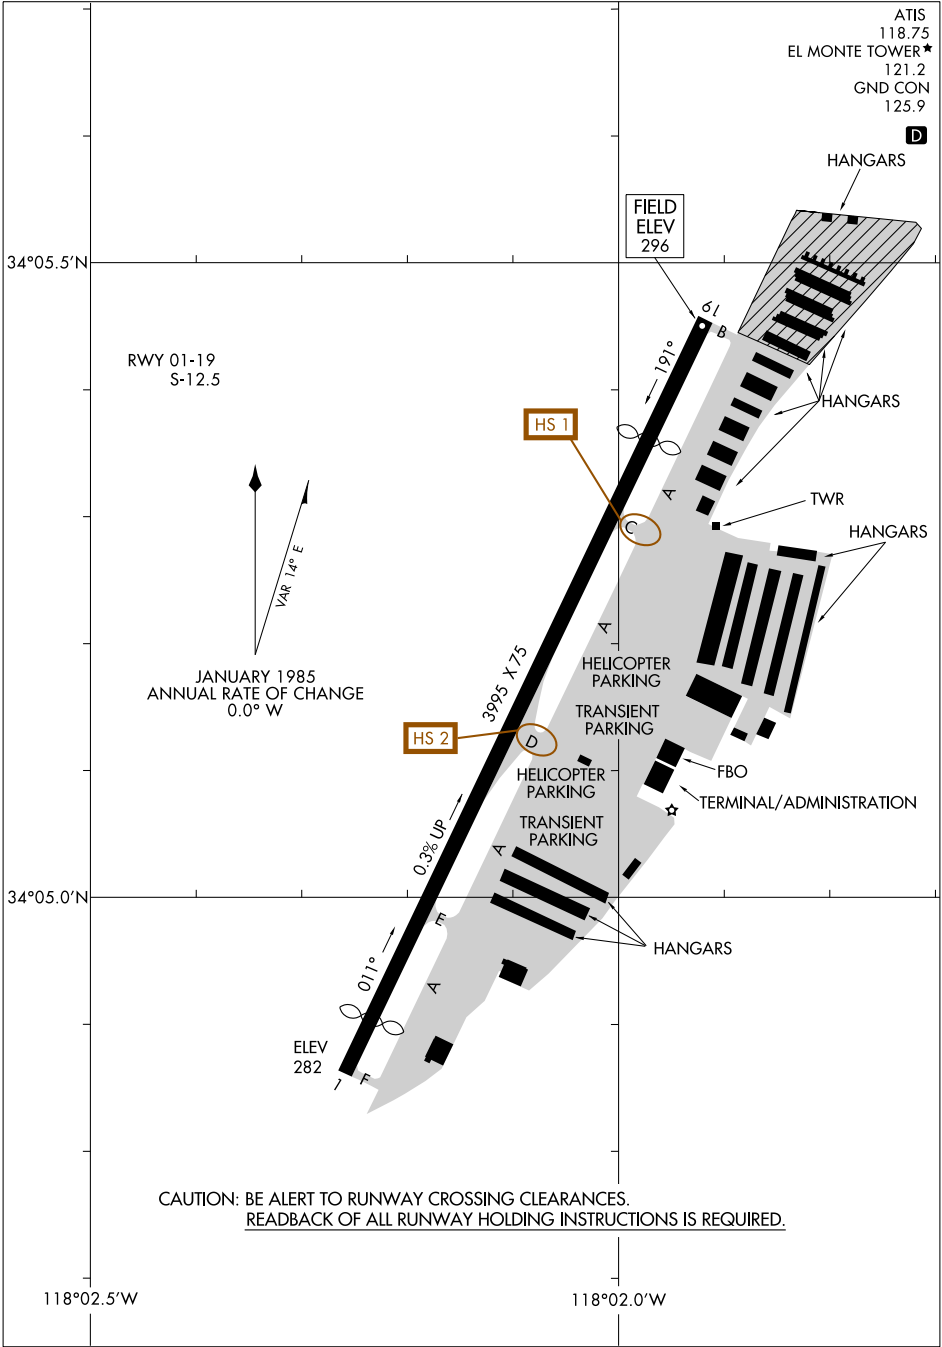

AIRPORT DIAGRAM

AL-5639 (FAA)

SAN GABRIEL VALLEY (EMT)
EL MONTE, CALIFORNIA

ATIS 118.75
EL MONTE TOWER★ 121.2
GND CON 125.9

D

SW-3, 14 MAY 2026 to 11 JUN 2026

SW-3, 14 MAY 2026 to 11 JUN 2026

AIRPORT DIAGRAM

EL MONTE, CALIFORNIA
SAN GABRIEL VALLEY (EMT)