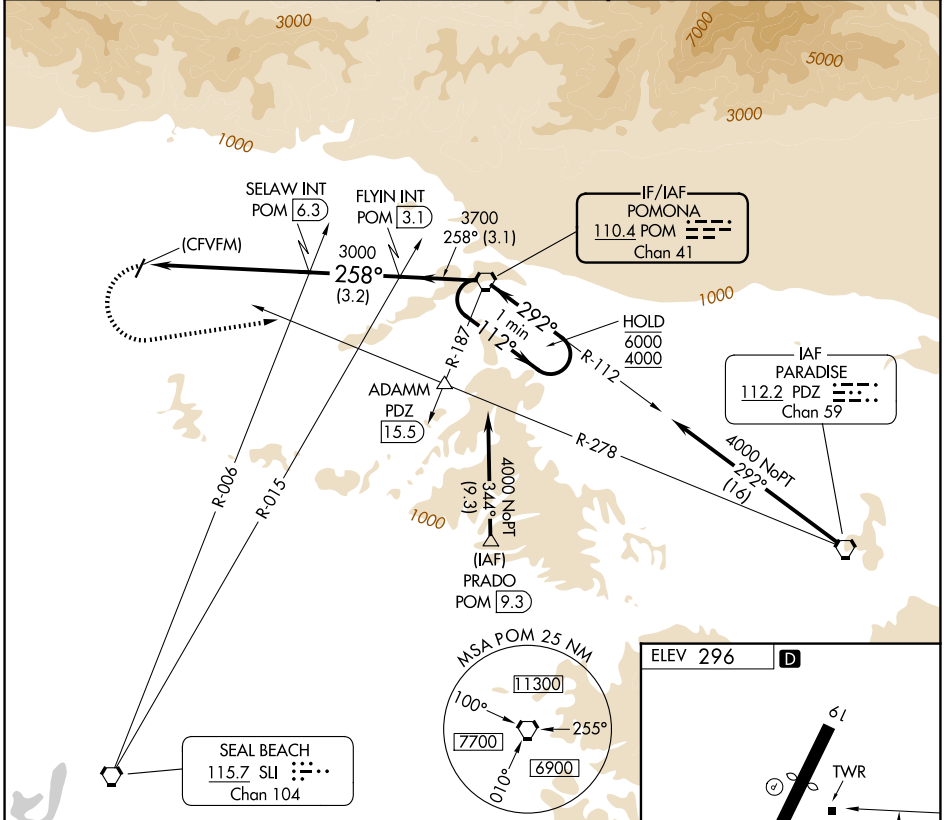

VORTAC POM 110.4 Chan 41	APP CRS 258°	Rwy Ldg TDZE N/A Apt Elev 296
--	------------------------	--

VOR-A
SAN GABRIEL VALLEY (EMT)

⚠ Circling Rwy 1 NA at night. When local altimeter setting not received, use Ontario Int'l altimeter setting and increase all MDA 160 feet.

MISSED APPROACH: Climbing left turn to 2500 on heading 070° and PDZ VORTAC R-278 to ADAMM INT/PDZ 15.5 DME then continue climb to 4000 to PDZ VORTAC.

ATIS 118.75	SOCAL APP CON 125.5 349.0	EL MONTE TOWER * 121.2 (CTAF) 0	GND CON 125.9	UNICOM 122.95
-----------------------	-------------------------------------	--	-------------------------	-------------------------

ELEV 296	D
REIL Rwy 19 0	
MIRL Rwy 1-19 0	
FAF to MAP 5.9 NM	
CATEGORY	A B C D
CIRCLING	1280-1¼ 984 (1000-1¼)
	1280-1½ 984 (1000-1½)
	1280-3 984 (1000-3)
	1320-3 1024 (1100-3)
	Knots 60 90 120 150 180
	Min:Sec 5:54 3:56 2:57 2:22 1:58

SW-3, 14 MAY 2026 to 11 JUN 2026

SW-3, 14 MAY 2026 to 11 JUN 2026