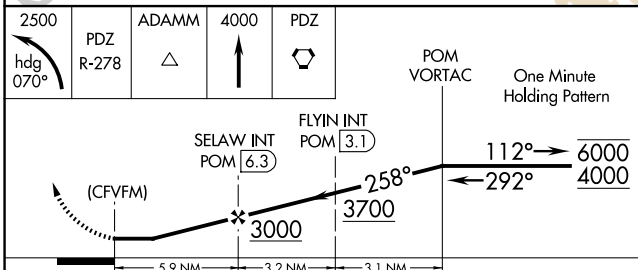

VORTAC POM 110.4 Chan 41	APP CRS 258°	Rwy Ldg TDZE N/A Apt Elev 296
--	------------------------	--

VOR-A
SAN GABRIEL VALLEY (EMT)

⚠ Circling Rwy 1 NA at night. When local altimeter setting not received, use Ontario Int'l altimeter setting and increase all MDA 160 feet.

MISSED APPROACH: Climbing left turn to 2500 on heading 070° and PDZ VORTAC R-278 to ADAMM INT/PDZ 15.5 DME then continue climb to 4000 to PDZ VORTAC.

ATIS 118.75	SOCAL APP CON 125.5 349.0	EL MONTE TOWER * 121.2 (CTAF) 0	GND CON 125.9	UNICOM 122.95
-----------------------	-------------------------------------	--	-------------------------	-------------------------

ELEV 296	D
REIL Rwy 19 0	
MIRL Rwy 1-19 0	
FAF to MAP 5.9 NM	
CATEGORY	A B C D
CIRCLING	1280-1¼ 984 (1000-1¼)
	1280-1½ 984 (1000-1½)
	1280-3 984 (1000-3)
	1320-3 1024 (1100-3)
	Knots 60 90 120 150 180
	Min:Sec 5:54 3:56 2:57 2:22 1:58