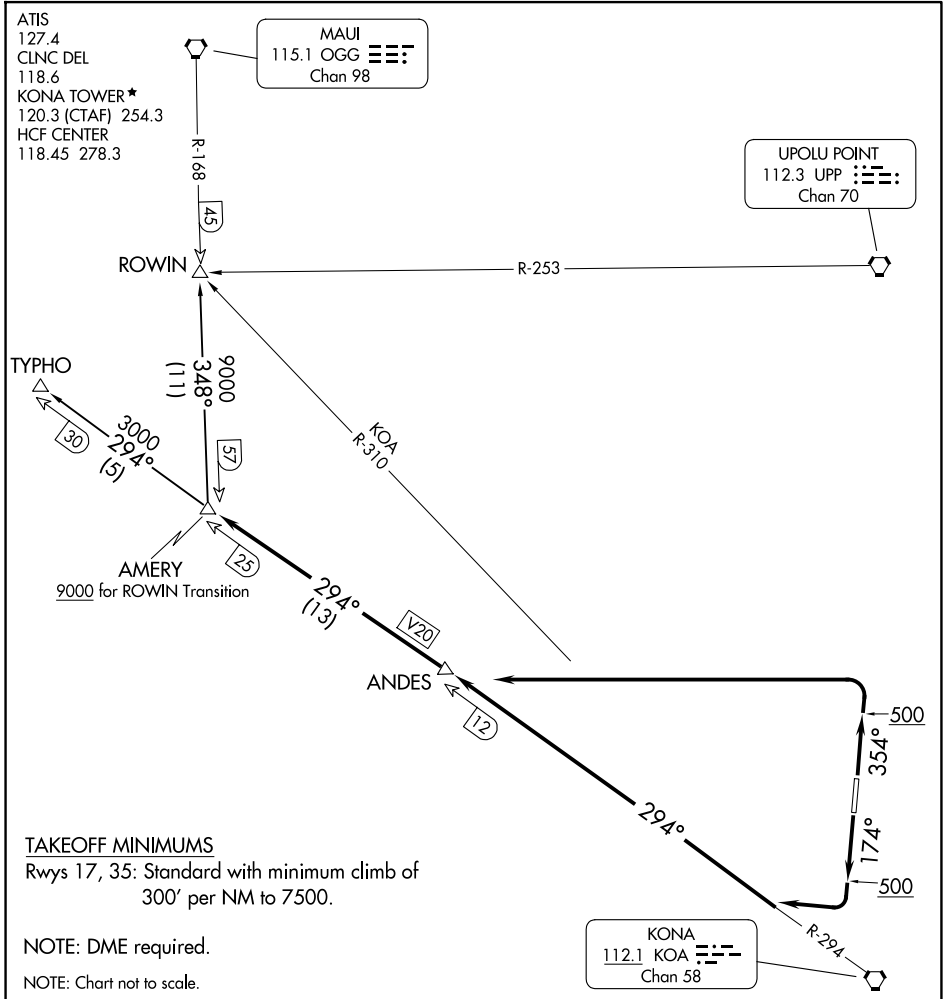

# AMERY FOUR DEPARTURE

ELLISON ONIZUKA KONA INTL AT KEAHOLE (KOA) (PHKO)  
AL-5761 (FAA) KAILUA-KONA, HAWAII

### TAKEOFF MINIMUMS

Rwys 17, 35: Standard with minimum climb of 300' per NM to 7500.

NOTE: DME required.

NOTE: Chart not to scale.

### DEPARTURE ROUTE DESCRIPTION

TAKEOFF RUNWAY 17: Climb heading 174° to 500, then climbing right turn to intercept KOA R-294 to AMERY INT, Thence. . .

TAKEOFF RUNWAY 35: Climb heading 354° to 500, then climbing left turn to intercept KOA R-294 to AMERY INT, Thence. . .

. . . via transition.

ROWIN TRANSITION (AMERY4.ROWIN): From AMERY INT on OGG R-168 to ROWIN INT.

TYPHO TRANSITION (AMERY4.TYPHO): From AMERY INT on KOA R-294 to TYPHO INT.