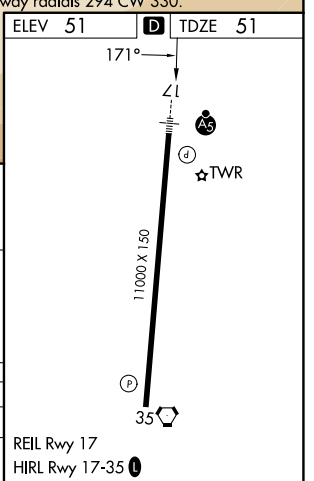

VORTAC KOA 112.1 Chan 58	APP CRS 171°	Rwy Ldg 11000 TDZE 51 Apt Elev 51
--	------------------------	--

VOR or TACAN RWY 17

ELLISON ONIZUKA KONA INTL AT KEAHOLE (KOA) (PHKO)

DME required.		MALSR	MISSED APPROACH: Climbing right turn to 1800 on KOA VORTAC R-294 to ANDES/KOA 11.7 DME and hold.
<p>▼ Circling NA east of Rwy 17-35. For inop ALS, increase S-17 Cat E visibility to 1½ SM.</p>			
ATIS 127.4	HCF CENTER 118.45 278.3	KONA TOWER* 120.3 (CTAF) 0 254.3	GND CON 121.9