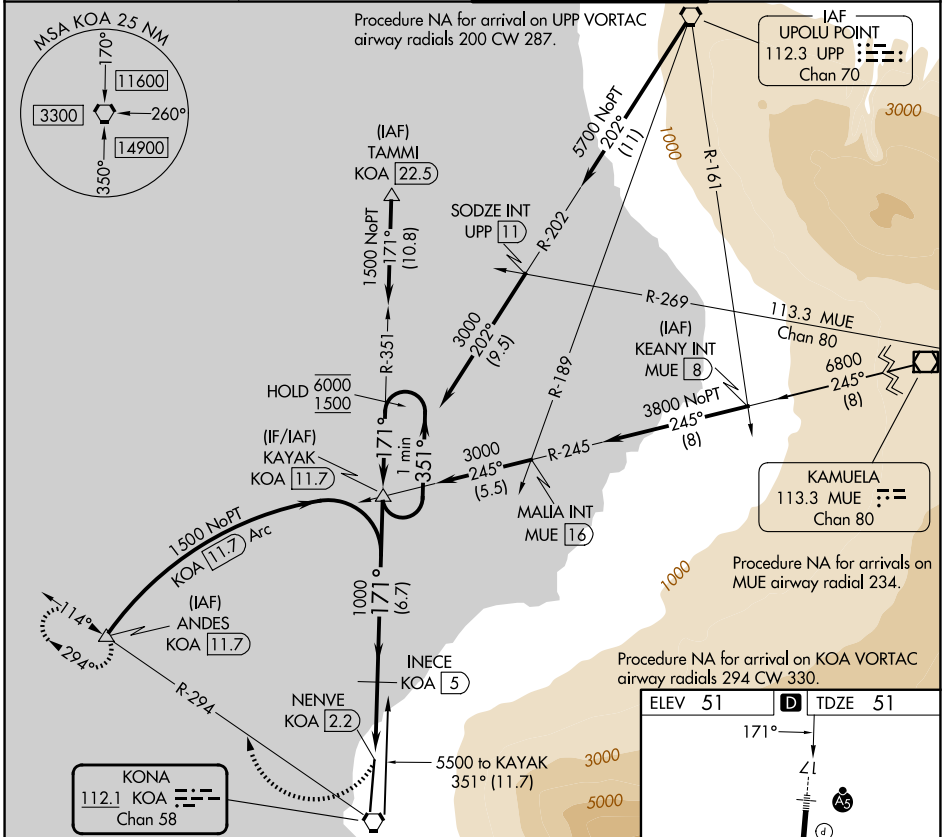

VORTAC KOA 112.1 Chan 58	APP CRS 171°	Rwy Ldg 11000 TDZE 51 Apt Elev 51
--	------------------------	--

VOR or TACAN RWY 17

ELLISON ONIZUKA KONA INTL AT KEAHOLE (KOA) (PHKO)

DME required.		MALSR	MISSED APPROACH: Climbing right turn to 1800 on KOA VORTAC R-294 to ANDES/KOA 11.7 DME and hold.
<p>▼ Circling NA east of Rwy 17-35. For inop ALS, increase S-17 Cat E visibility to 1½ SM.</p>			
ATIS 127.4	HCF CENTER 118.45 278.3	KONA TOWER* 120.3 (CTAF) 0 254.3	GND CON 121.9

PAC, 14 MAY 2026 to 09 JUL 2026

PAC, 14 MAY 2026 to 09 JUL 2026