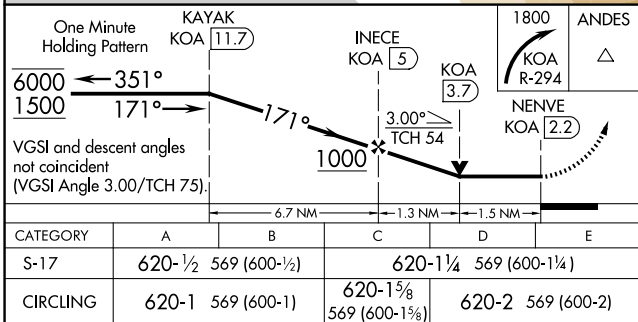

VORTAC KOA 112.1 Chan 58	APP CRS 171°	Rwy Ldg 11000 TDZE 51 Apt Elev 51
--	------------------------	--

VOR or TACAN RWY 17

ELLISON ONIZUKA KONA INTL AT KEAHOLE (KOA) (PHKO)

DME required.		MALSR	MISSED APPROACH: Climbing right turn to 1800 on KOA VORTAC R-294 to ANDES/KOA 11.7 DME and hold.
<p>▼ Circling NA east of Rwy 17-35. For inop ALS, increase S-17 Cat E visibility to 1½ SM.</p>			
ATIS 127.4	HCF CENTER 118.45 278.3	KONA TOWER* 120.3 (CTAF) 0 254.3	GND CON 121.9