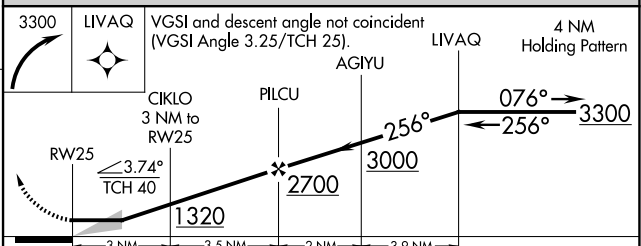

MISSED APPROACH: Climbing right turn to 3300 direct LIVAQ and hold.

AWOS-3PT
133.875

SANTA BARBARA APP CON★
124.15 327.8

UNICOM
122.7 (CTAF) 0

SW-3, 14 MAY 2026 to 11 JUN 2026

SW-3, 14 MAY 2026 to 11 JUN 2026

ELEV 88 TDZE 88

CATEGORY	A	B	C	D
LNAV MDA	1000-1¼	912 (1000-1¼)		NA
CIRCLING	1000-1¼	912 (1000-1¼)		NA