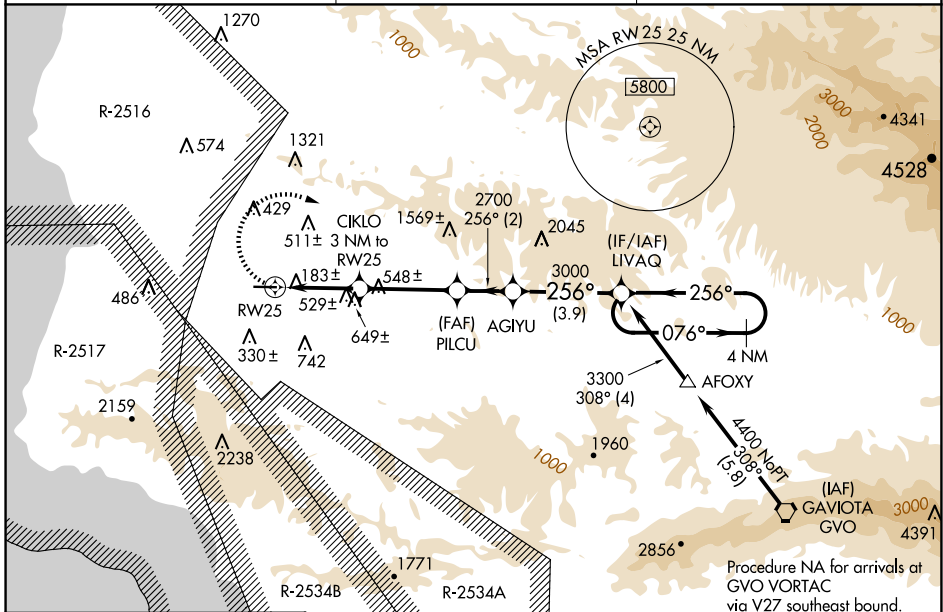

APP CRS	Rwly Ldg	4482
256°	TDZE	88
	Apt Elev	88

RNAV (GPS) RWY 25

LOMPOC (LPC)

RNP APCH.

▼ When local altimeter setting not received, use Santa Maria Pub/Capt G Allan Hancock Fld altimeter setting and increase all MDA 60 feet, and increase LNAV and Circling Cat B visibility ¼ SM. Procedure NA at night.

MISSED APPROACH: Climbing right turn to 3300 direct LIVAQ and hold.

AWOS-3PT
133.875

SANTA BARBARA APP CON★
124.15 327.8

UNICOM
122.7 (CTAF) 0

SW-3, 14 MAY 2026 to 11 JUN 2026

SW-3, 14 MAY 2026 to 11 JUN 2026

ELEV 88 TDZE 88

CATEGORY	A	B	C	D
LNAV MDA	1000-1¼	912 (1000-1¼)		NA
CIRCLING	1000-1¼	912 (1000-1¼)		NA