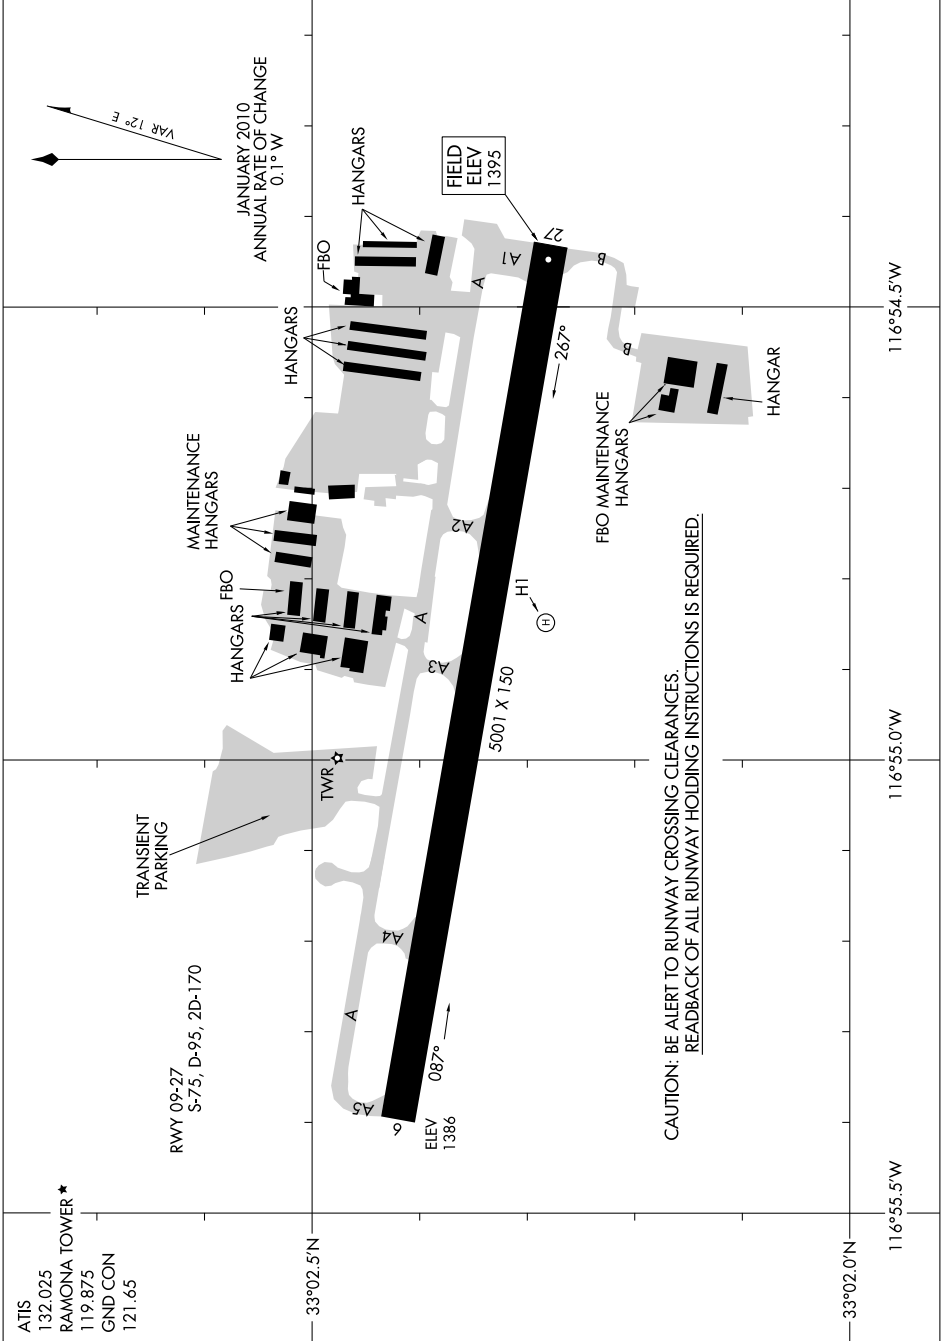

AIRPORT DIAGRAM

AL-6667 (FAA)

RAMONA (RNM)
RAMONA, CALIFORNIA

SW-3, 14 MAY 2026 to 11 JUN 2026

SW-3, 14 MAY 2026 to 11 JUN 2026

AIRPORT DIAGRAM

RAMONA, CALIFORNIA
RAMONA (RNM)