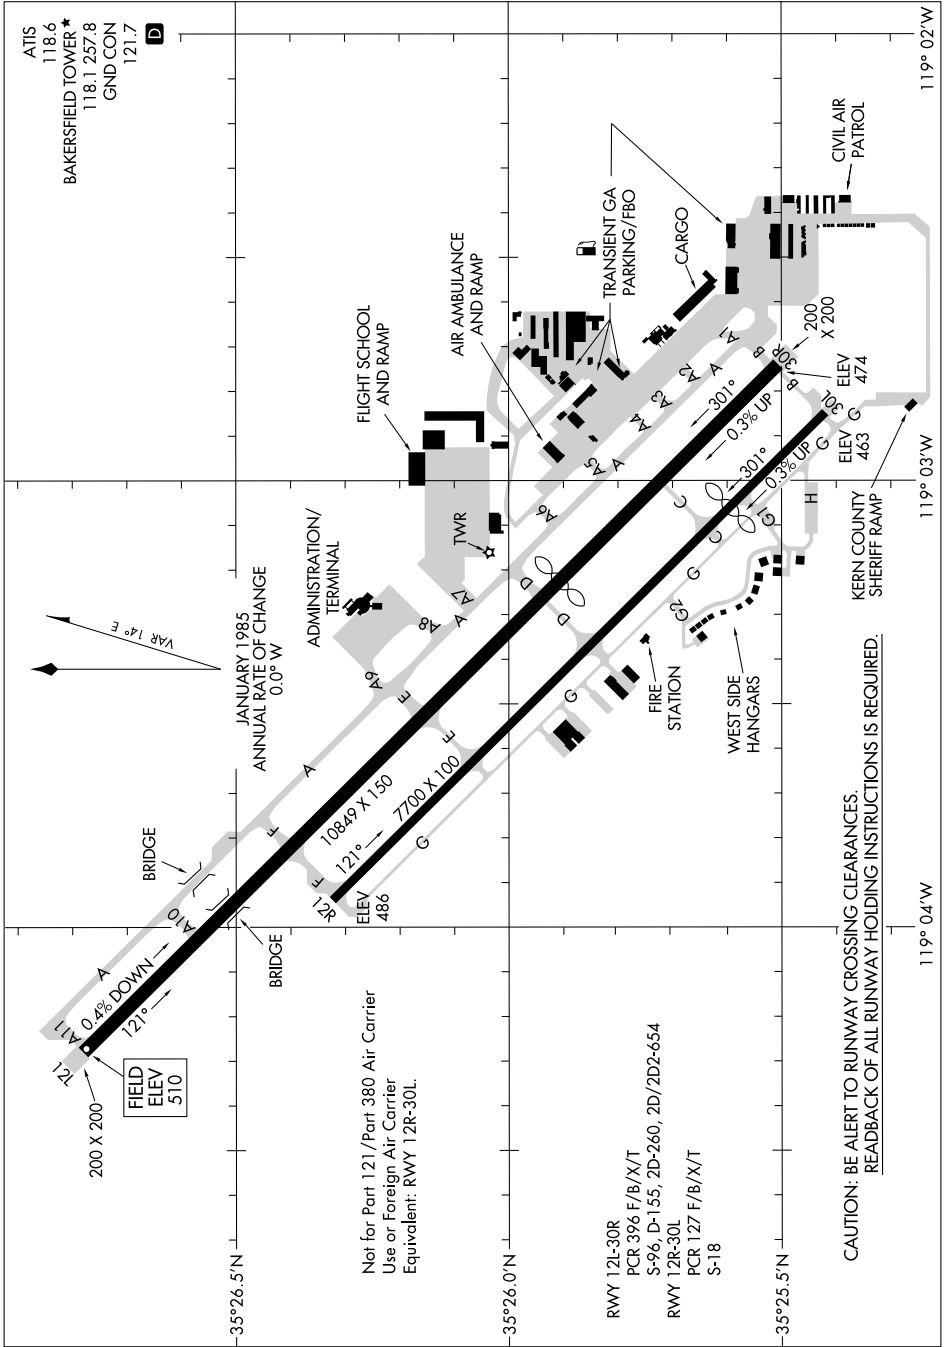

AIRPORT DIAGRAM

AL-36 (FAA)

MEADOWS FLD (BFL)
BAKERSFIELD, CALIFORNIA

SW-3, 11 JUN 2026 to 09 JUL 2026

SW-3, 11 JUN 2026 to 09 JUL 2026

AIRPORT DIAGRAM

BAKERSFIELD, CALIFORNIA
MEADOWS FLD (BFL)