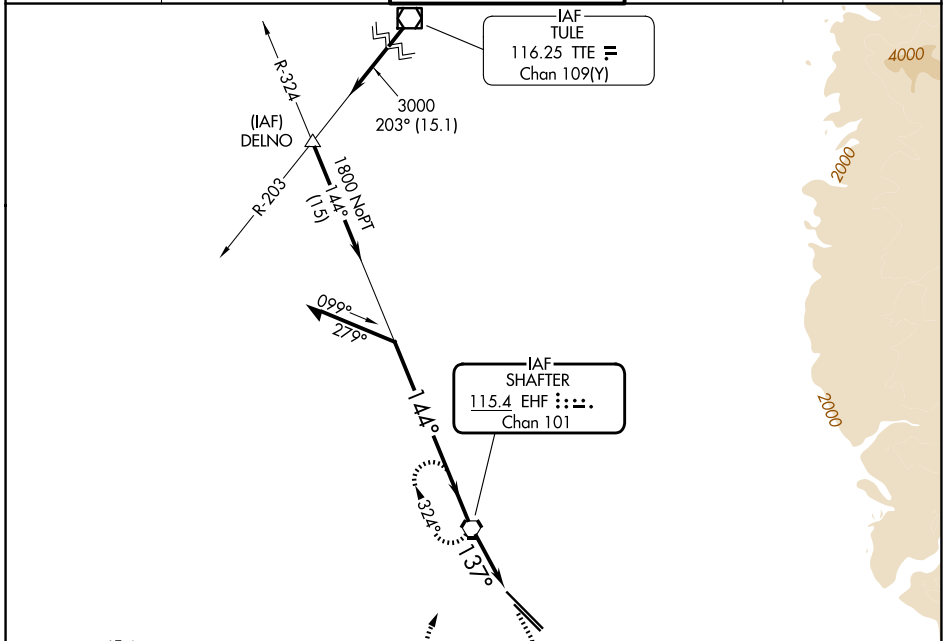

VORTAC EHF 115.4 Chan 101	APP CRS 137°	Rwy Ldg TDZE Apt Elev	N/A N/A 507
---	------------------------	-----------------------------	--

VOR-A
MEADOWS FLD (BFL)

⚠ Circling not authorized northeast of Rwy 12L-30R. MISSED APPROACH: Climb to 1500 then climbing right turn to 3000 direct EHF VORTAC and hold, continue climb-in-hold to 3000.

ATIS 118.6	BAKERSFIELD APP CON * 118.9 270.3 (N) 118.8 284.625 (S)	BAKERSFIELD TOWER * 118.1 (CTAF) 257.8	GND CON 121.7	UNICOM 122.95
----------------------	---	--	-------------------------	-------------------------

Remain within 10 NM 2500 324° 144° 1800 137° 2.6 NM	1500	3000	EHF
	↑	↷	⬡

CATEGORY	A	B	C	D	FAF to MAP 2.6 NM					
	1000-1	493 (500-1)	1000-1½ 493 (500-1½)	1060-2 553 (600-2)	Knots	60	90	120	150	180
CIRCLING					Min:Sec	2:36	1:44	1:18	1:02	0:52