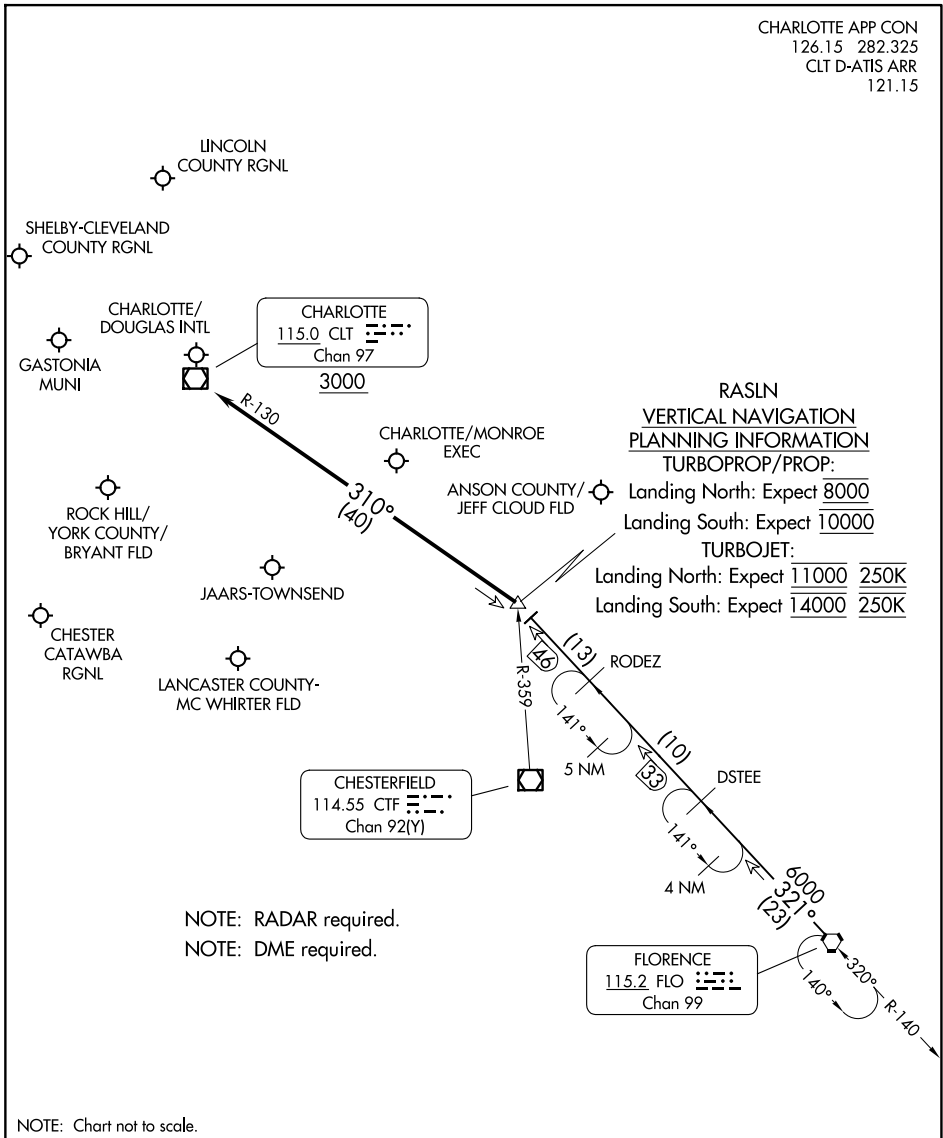

RASLN THREE ARRIVAL

CHARLOTTE, NORTH CAROLINA

CHARLOTTE APP CON
126.15 282.325
CLT D-ATIS ARR
121.15

SE-2, 11 JUN 2026 to 09 JUL 2026

SE-2, 11 JUN 2026 to 09 JUL 2026

ARRIVAL ROUTE DESCRIPTION

FLORENCE TRANSITION (FLO.RASLN3): From over FLO VORTAC on FLO R-321 to RASLN INT. Thence

. . . . from RASLN on CLT R-130 to cross CLT VOR/DME at or above 3000. Expect RADAR vectors to destination airport or final approach course prior to CLT VOR/DME.

RASLN THREE ARRIVAL

CHARLOTTE, NORTH CAROLINA