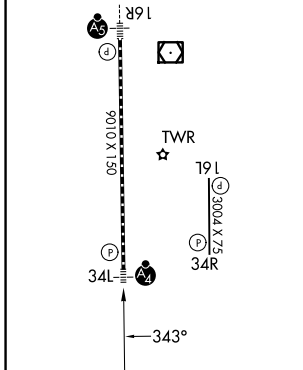

APP CRS 343°	Rwy Ldg TDZE Apt Elev	9010 584 608
------------------------	-----------------------------	---

RNAV (GPS) RWY 34L

SEATTLE PAINE FLD INTL (P.A.E)

<p>▼ Circling Rwy 34R NA at night. Rwy 34L helicopter visibility reduction below ¾ SM NA. DME/DME RNP-0.3 NA.</p>	<p>MALSF</p>	<p>MISSED APPROACH: Climb to 3000 direct EYWOK and hold.</p>
--	--------------	--

CATEGORY	A	B	C	D
LNAV MDA	1020-¾ 436 (500-¾)		1020-1 436 (500-1)	
CIRCLING	1100-1 492 (500-1)		1120-1½ 512 (600-1½)	1160-2 552 (600-2)

NW-1, 11 JUN 2026 to 09 JUL 2026

NW-1, 11 JUN 2026 to 09 JUL 2026