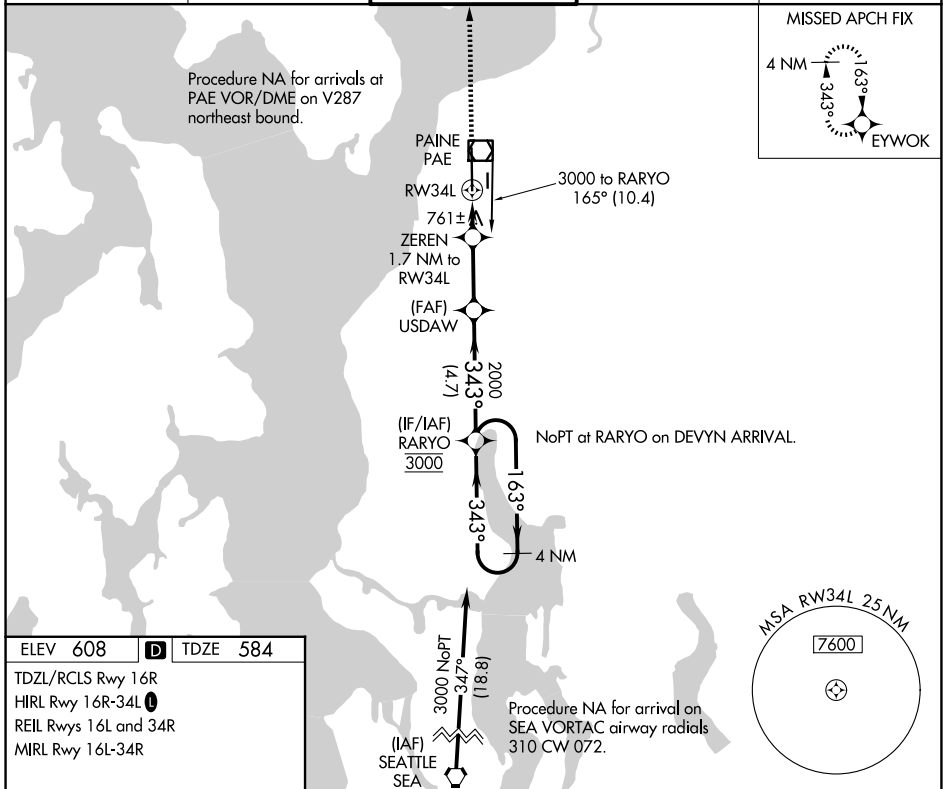

APP CRS 343°	Rwy Ldg TDZE Apt Elev	9010 584 608
------------------------	-----------------------------	---

RNAV (GPS) RWY 34L

SEATTLE PAINE FLD INTL (P.A.E)

<p>▼ Circling Rwy 34R NA at night. Rwy 34L helicopter visibility reduction below ¾ SM NA. DME/DME RNP-0.3 NA.</p>	<p>MALSF</p>	<p>MISSED APPROACH: Climb to 3000 direct EYWOK and hold.</p>
--	--------------	--

CATEGORY	A	B	C	D
LNAV MDA	1020-¾ 436 (500-¾)		1020-1 436 (500-1)	
CIRCLING	1100-1 492 (500-1)		1120-1½ 512 (600-1½)	1160-2 552 (600-2)

NW-1, 11 JUN 2026 to 09 JUL 2026

NW-1, 11 JUN 2026 to 09 JUL 2026