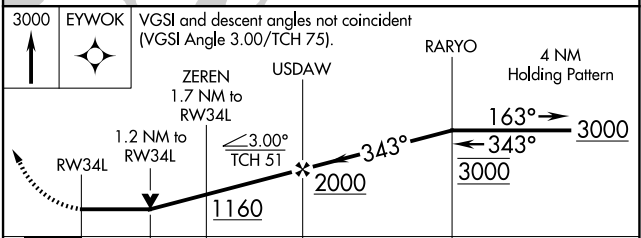

APP CRS 343°	Rwy Ldg TDZE Apt Elev	9010 584 608

RNAV (GPS) RWY 34L

SEATTLE PAINE FLD INTL (P.A.E)

▼ Circling Rwy 34R NA at night. Rwy 34L helicopter visibility reduction below ¾ SM NA. DME/DME RNP-0.3 NA.	MALSF	MISSED APPROACH: Climb to 3000 direct EYWOK and hold.

ATIS 128.65	SEATTLE APP CON 128.5 306.9	PAINE TOWER* 132.95 (CTAF) 256.7	GND CON 121.8 339.8	UNICOM 122.95

CATEGORY	A	B	C	D
LNAV MDA	1020-¾ 436 (500-¾)		1020-1 436 (500-1)	
CIRCLING	1100-1 492 (500-1)		1120-1½ 512 (600-1½)	1160-2 552 (600-2)

NW-1, 11 JUN 2026 to 09 JUL 2026

NW-1, 11 JUN 2026 to 09 JUL 2026