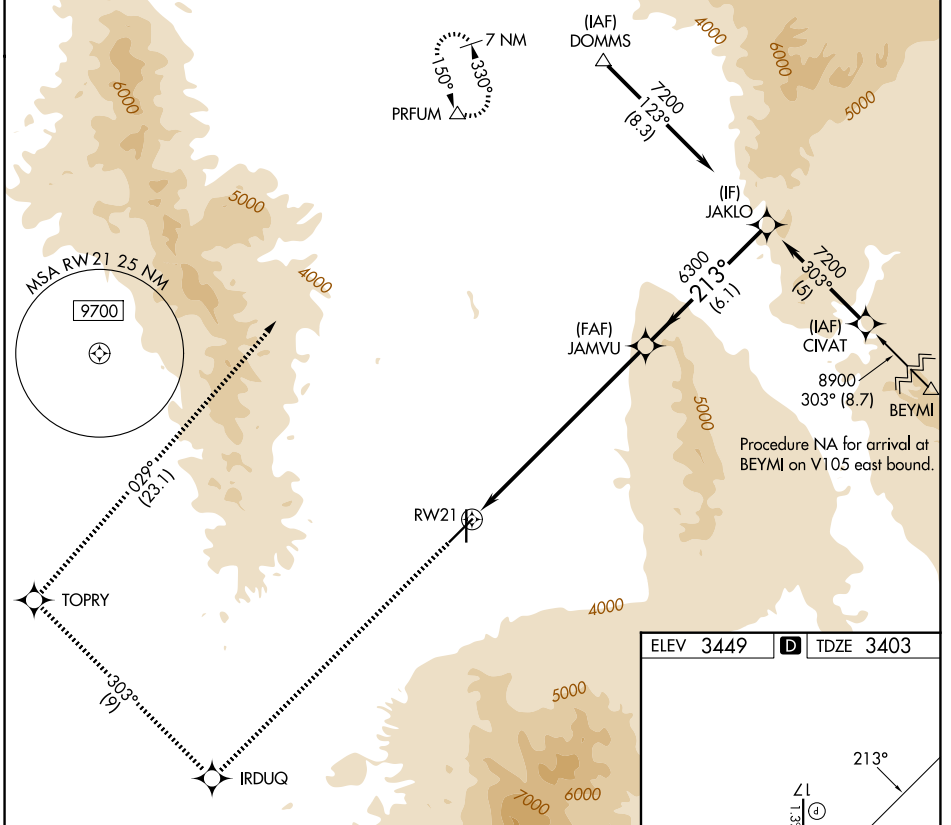

WAAS CH 70612 W21A	APP CRS 213°	Rwy Ldg TDZE Apt Elev	6827 3403 3449
--	------------------------	-----------------------------	---

RNAV (GPS) Z RWY 21

KINGMAN (IGM)

RNP APCH - GPS.	MISSED APPROACH: Climb to 9000 direct IRDUQ and on track 303° to TOPRY and on track 029° to PRFUM and hold.
NA	

ASOS 119.275	LOS ANGELES CENTER 124.85 319.2	UNICOM 122.8 (CTAF) 0
------------------------	---	---------------------------------

SW-4, 11 JUN 2026 to 09 JUL 2026

SW-4, 11 JUN 2026 to 09 JUL 2026

ELEV 3449	D TDZE 3403
-----------	--------------------

REIL Rwy 3 and 21	0
MIRL Rwy 3-21 and 17-35	0

9000	IRDUQ	tr 303°	TOPRY	tr 029°	PRFUM	JAKLO
						7200
						6300
						6300
						GP 3.00°
						TCH 45
CATEGORY	A	B	C	D		
LPV DA	3678-1		275 (300-1)			