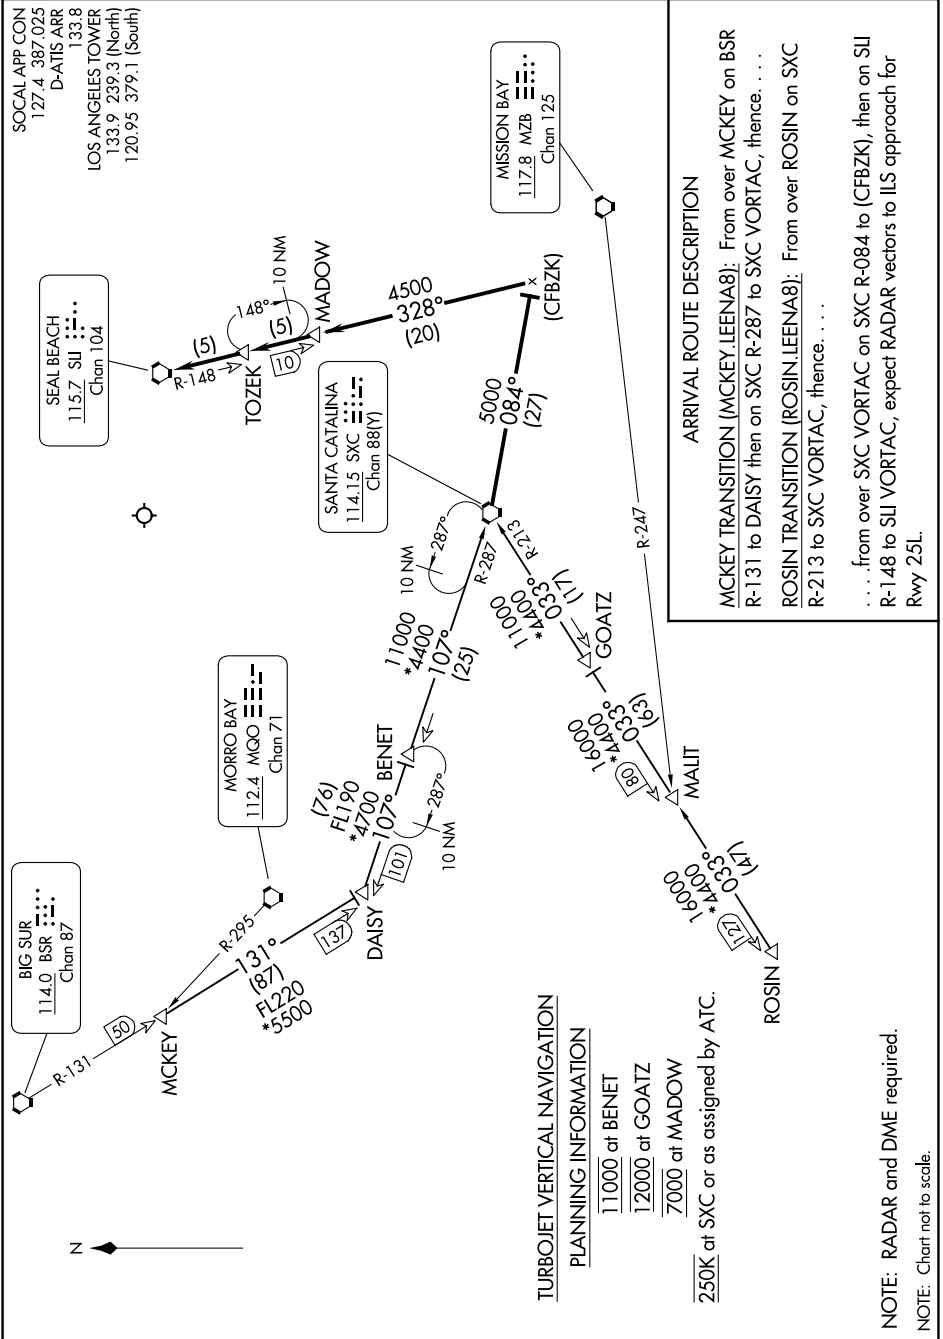

# LEENA EIGHT ARRIVAL

SW-3, 11 JUN 2026 to 09 JUL 2026

SW-3, 11 JUN 2026 to 09 JUL 2026

# LEENA EIGHT ARRIVAL

NOTE: RADAR and DME required.  
NOTE: Chart not to scale.