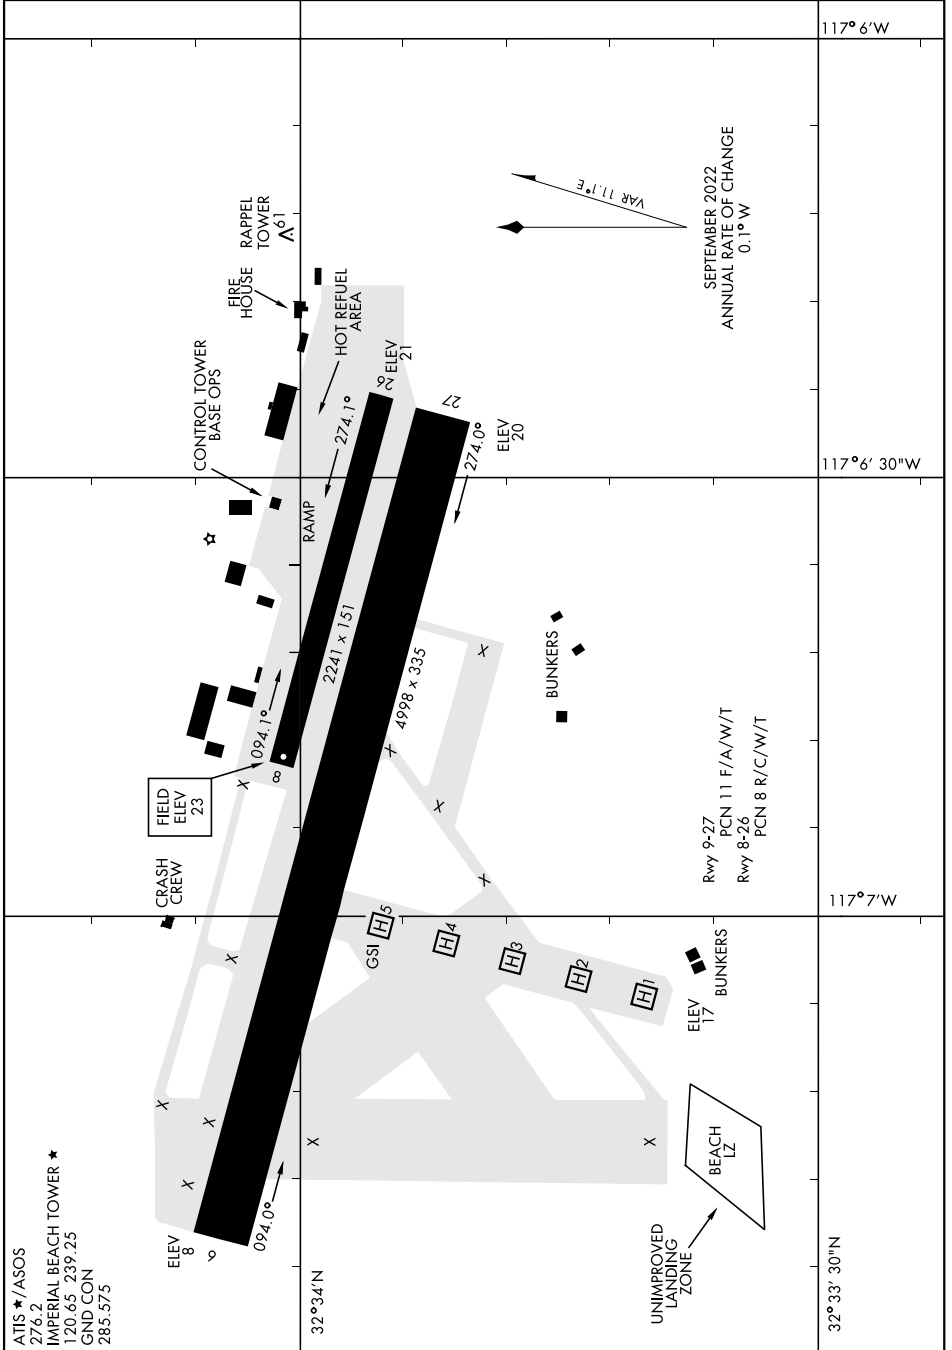

# AIRPORT DIAGRAM

[USN]

IMPERIAL BEACH NOLF (REAM FIELD) (KNRS)

IMPERIAL BEACH, CALIFORNIA

SW-3, 11 JUN 2026 to 09 JUL 2026

SW-3, 11 JUN 2026 to 09 JUL 2026

# AIRPORT DIAGRAM

IMPERIAL BEACH, CALIFORNIA  
IMPERIAL BEACH NOLF (REAM FIELD) (KNRS)