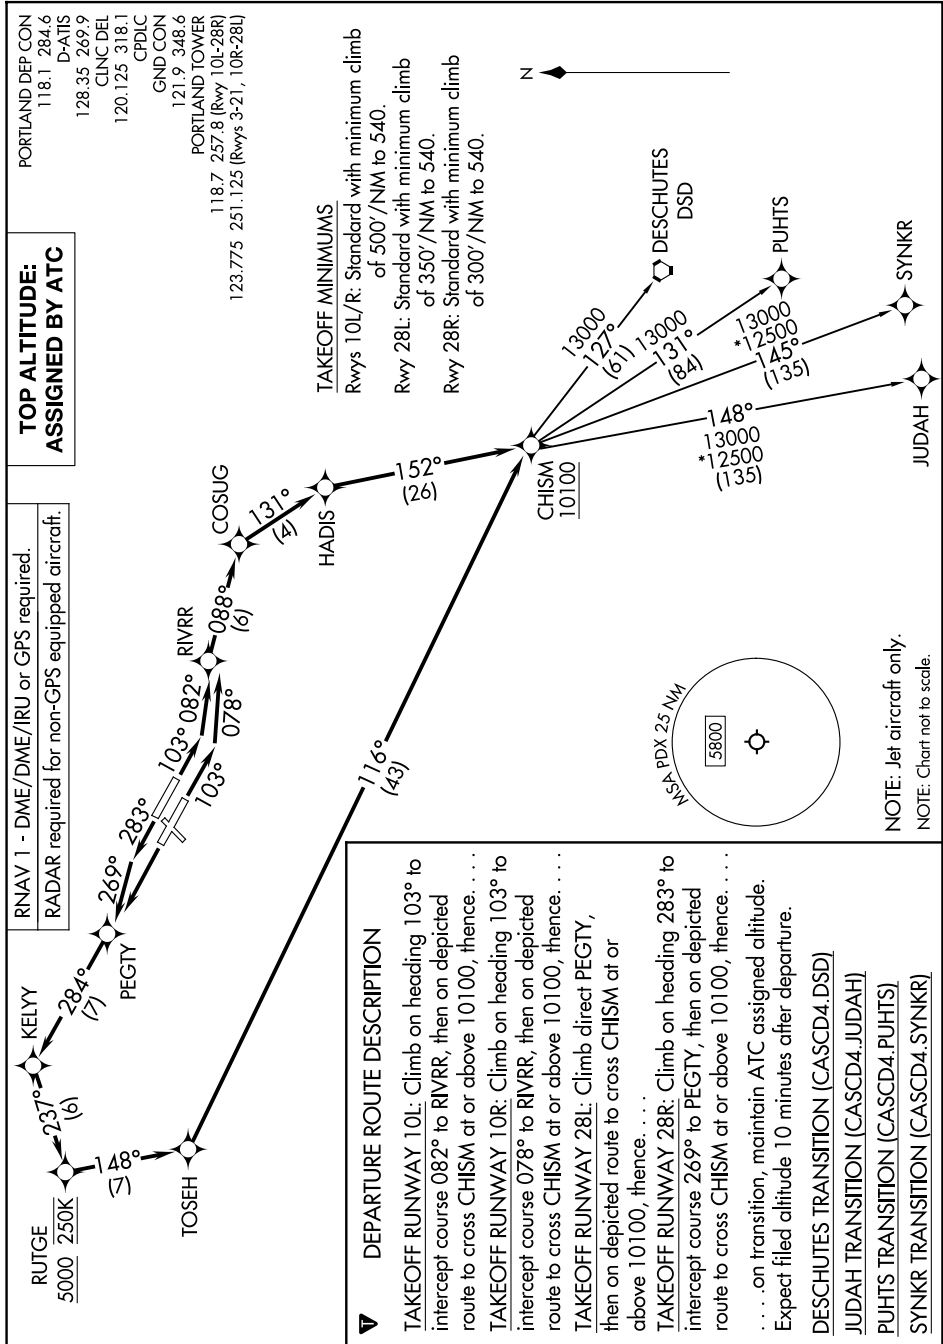

CASCADE FOUR DEPARTURE (RNAV)

AL-330 (FAA)

PORTLAND INTL (PDX)
PORTLAND, OREGON

9200 100 60 01 0200 2000 11 1-WN

NW-1, 11 JUN 2026 to 09 JUL 2026