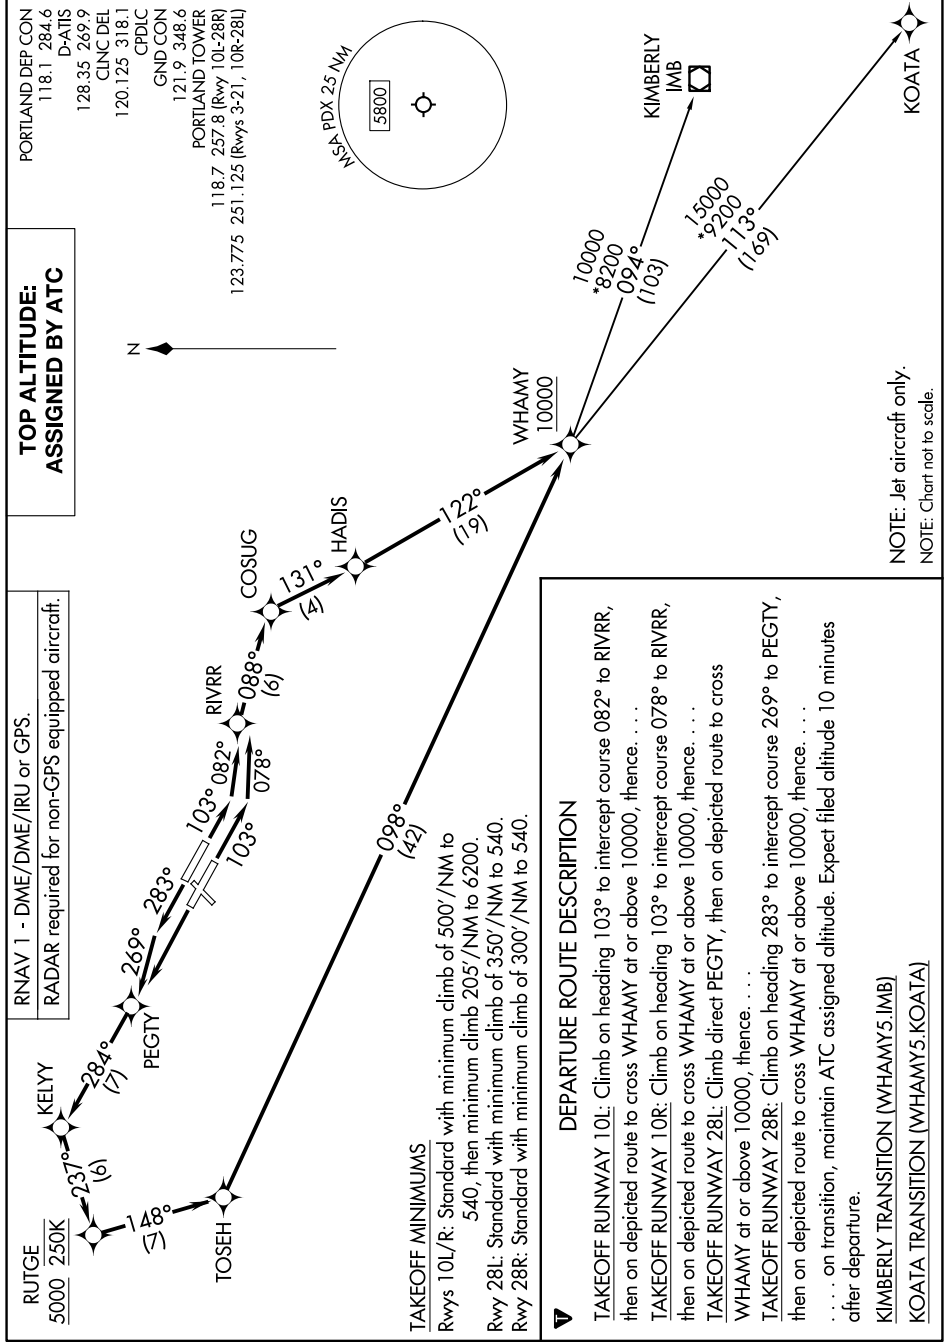

WHAMY FIVE DEPARTURE (RNAV)

AL-330 (FAA)

PORTLAND INTL (PDX)
PORTLAND, OREGON

9200 1000 60 01 9200200000 11 1'-WN

WHAMY FIVE DEPARTURE (RNAV)