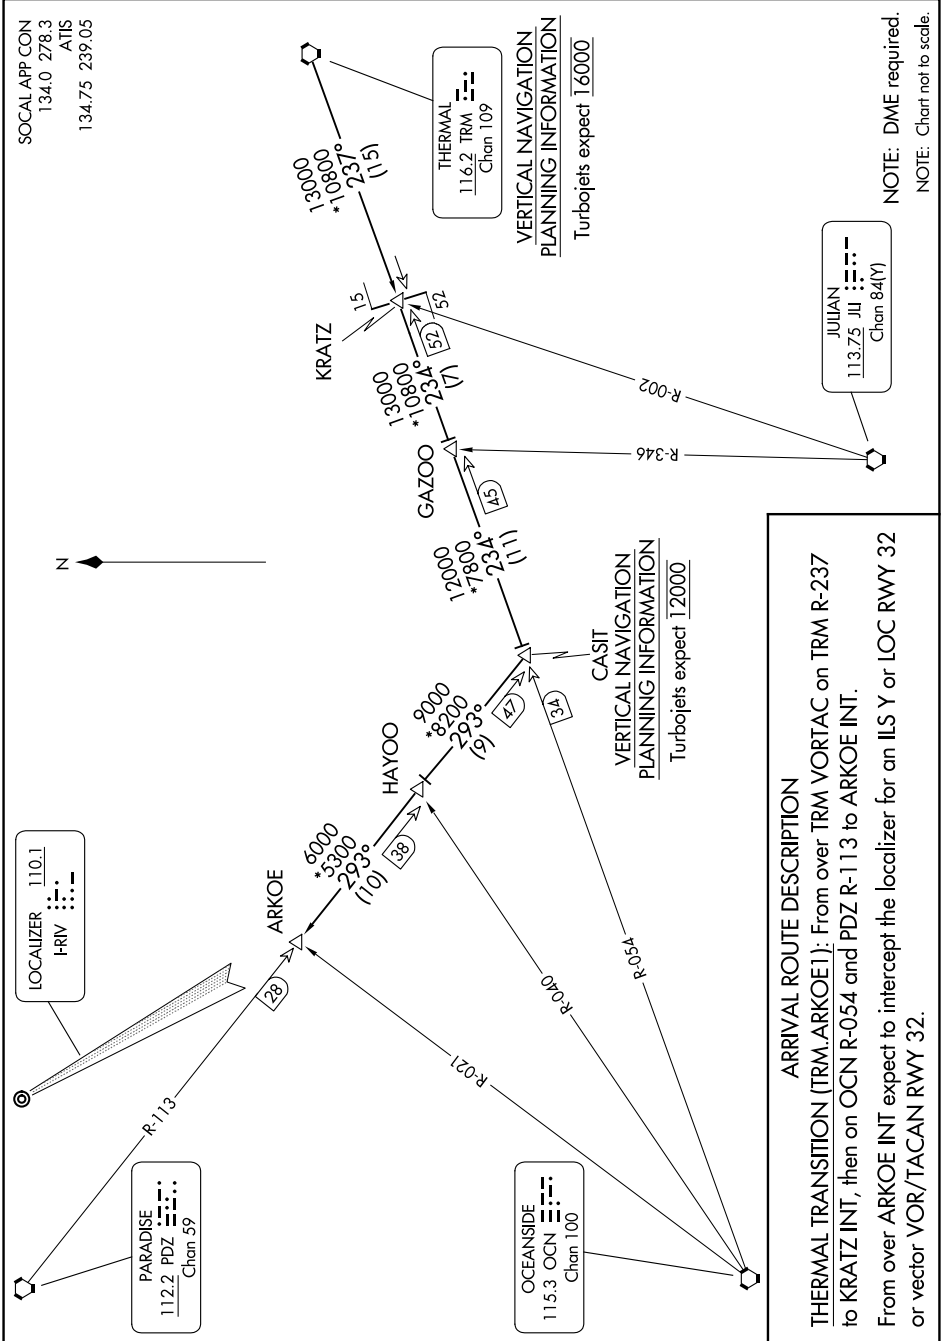

ARKOE ONE ARRIVAL

AL-348 (FAA)

MARCH ARB (KRIV)
RIVERSIDE, CALIFORNIA

SW-3 JUN 60 to 0200N UNR L1 'E-WS

ARKOE ONE ARRIVAL

RIVERSIDE, CALIFORNIA
MARCH ARB (KRIV)

SW-3, 11 JUN 2026 to 09 JUL 2026