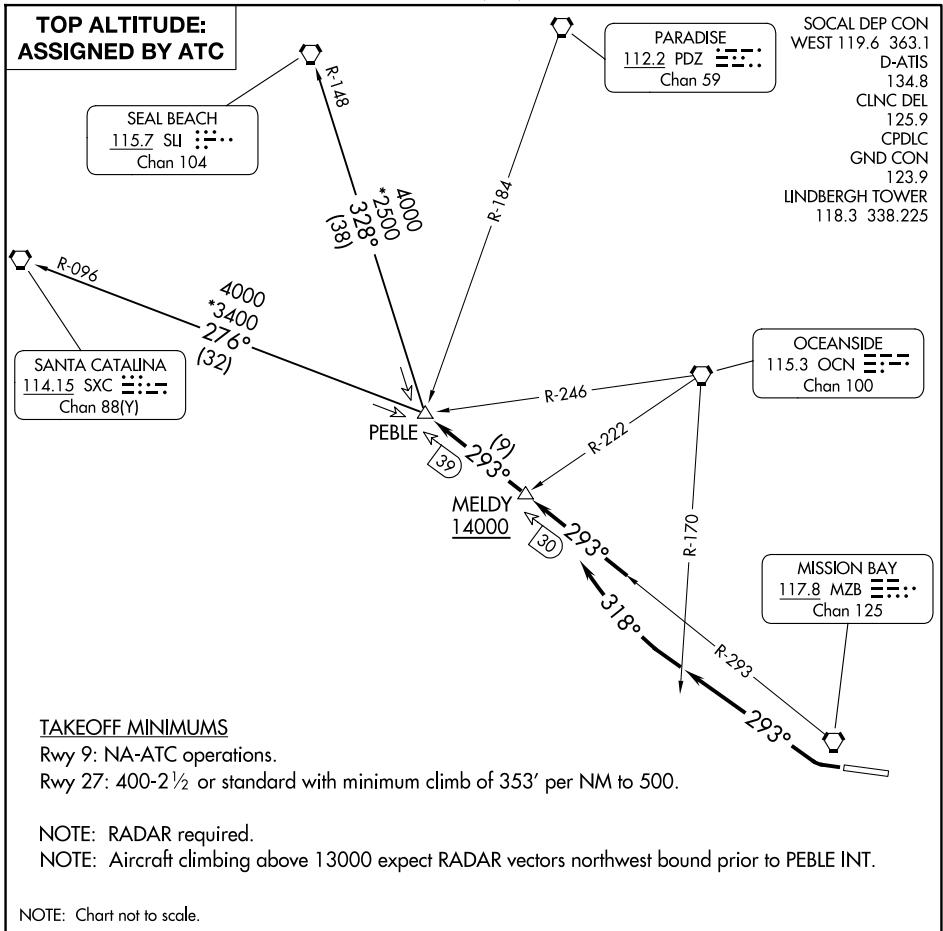

# PEBLE SIX DEPARTURE

AL-373 (FAA)

SAN DIEGO INTL (SAN)  
SAN DIEGO, CALIFORNIA

SW-3, 11 JUN 2026 to 09 JUL 2026

SW-3, 11 JUN 2026 to 09 JUL 2026

## DEPARTURE ROUTE DESCRIPTION

TAKEOFF RUNWAY 27: Climbing right turn heading 293° until crossing OCN VORTAC R-170, then turn right heading 318° to intercept MZB VORTAC R-293 to cross MELDY INT/MZB 30 DME at or above 14000 (or lower ATC assigned altitude) then on MZB R-293 to PEBLE INT/MZB 39 DME, thence. . . .

. . . . via (transition) or (assigned route). Maintain assigned altitude.

SANTA CATALINA TRANSITION (PEBLE6.SXC): From over PEBLE INT on SXC R-096 to SXC VORTAC.

SEAL BEACH TRANSITION (PEBLE6.SLI): From over PEBLE INT on SLI R-148 to SLI VORTAC.

# PEBLE SIX DEPARTURE