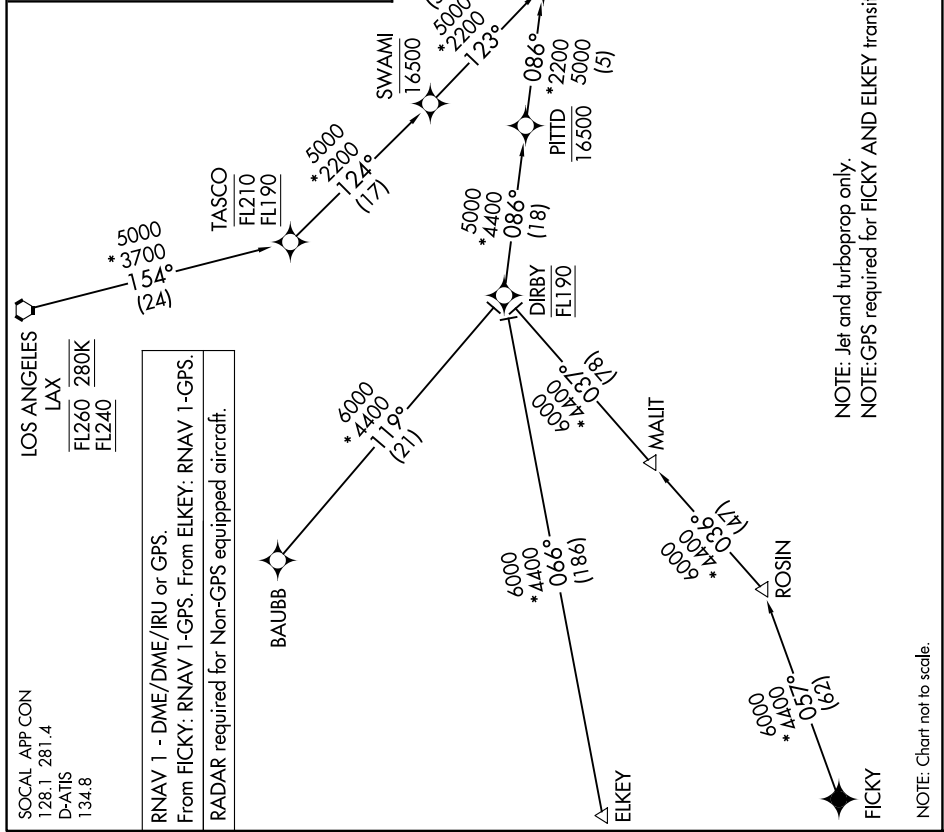

PLYA TWO ARRIVAL (RNAV)

AL-373 (FAA)

SAN DIEGO INTL (SAN)
SAN DIEGO, CALIFORNIA

SW-3, 11 JUN 2026 to 09 JUL 2026

ARRIVAL ROUTE DESCRIPTION

BAUBB TRANSITION (BAUBB.PLYA2)
ELKEY TRANSITION (ELKEY.PLYA2)
FICKY TRANSITION (FICKY.PLYA2)
LOS ANGELES TRANSITION (LAX.PLYA2)

From PLYA on track 126° to cross MNLTY at or above 4000.

LANDING RUNWAY 9: From MNLTY on track 120° to cross SARGs at or above 2100. Expect ILS or LOC RWY 9 approach.

NOTE: Jet and turboprop only.
 NOTE:GPS required for FICKY AND ELKEY transitions.

NOTE: Chart not to scale.

PLYA TWO ARRIVAL (RNAV)

SAN DIEGO, CALIFORNIA
SAN DIEGO INTL (SAN)

SW-3, 11 JUN 2026 to 09 JUL 2026