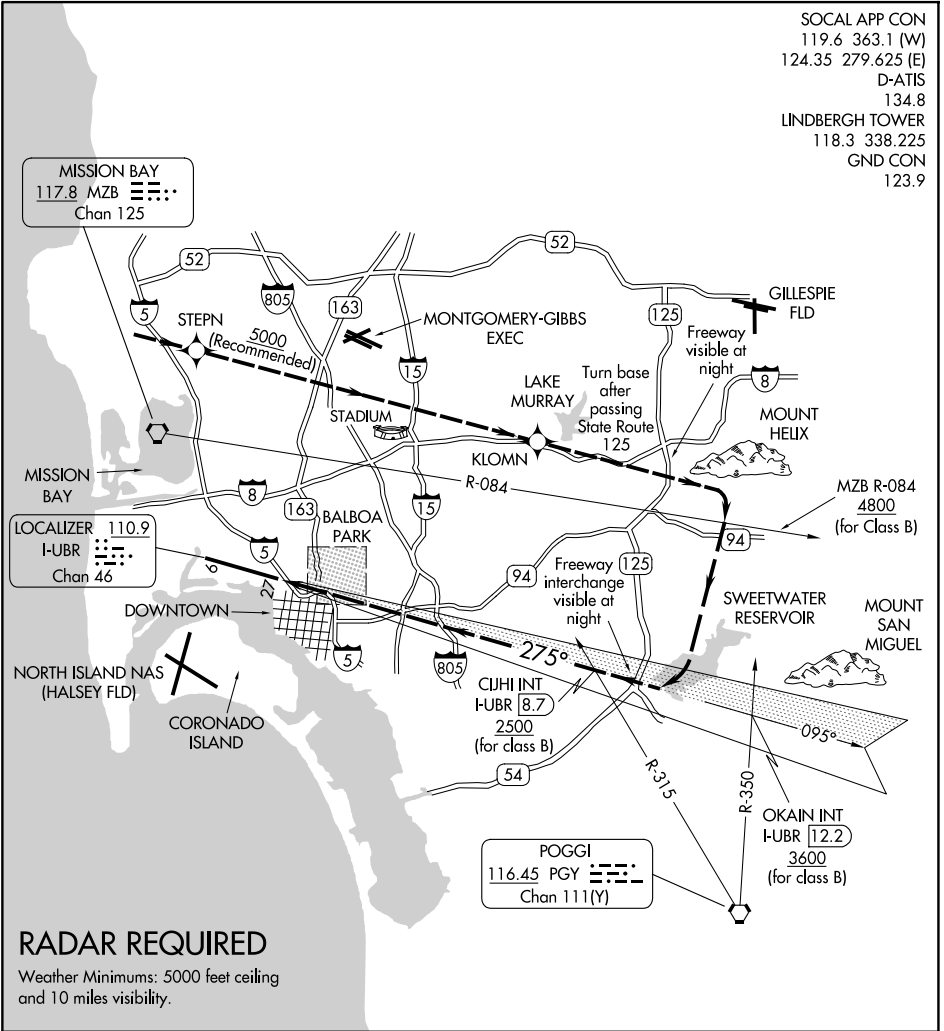

SWEETWATER VISUAL RWY 27

AL-373 (FAA)

SAN DIEGO INTL (SAN)
SAN DIEGO, CALIFORNIA

SOCAL APP CON
119.6 363.1 (W)
124.35 279.625 (E)
D-ATIS
134.8
LINDBERGH TOWER
118.3 338.225
GND CON
123.9

SW-3, 11 JUN 2026 to 09 JUL 2026

SW-3, 11 JUN 2026 to 09 JUL 2026

1	NM	2	3	4	5	6	7	8	9	10	11	12	13	14	15	16	17	18	19
---	----	---	---	---	---	---	---	---	---	----	----	----	----	----	----	----	----	----	----

SWEETWATER VISUAL APPROACH RWY 27