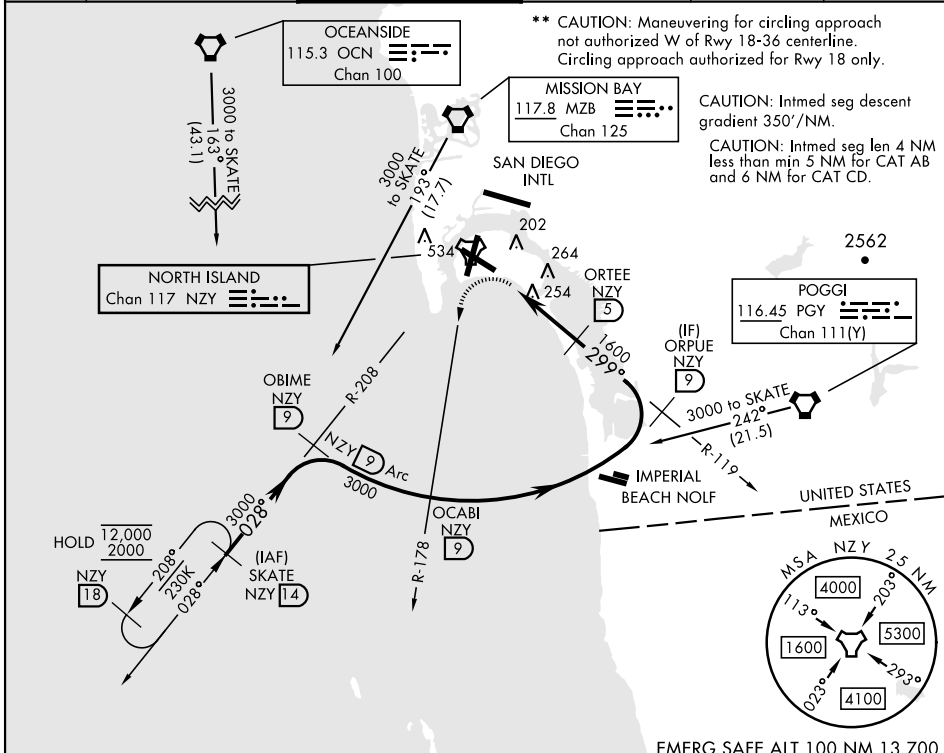

# TACAN Y RWY 29

NORTH ISLAND NAS (HALSEY FIELD) (KNZY)

TACAN NZY Chan <b>117</b>	APCH CRS <b>299°</b>	Rwy Idg 7501 TDZE 26 Arprt Elev 26
------------------------------	-------------------------	---

[USN]

▼ \* When ALS inop, increase CAT AB vis to 1 mile, CAT CD vis to 1 1/2 mile.

MISSED APPROACH: Climbing left turn to 2000 via NZY TACAN R-178 to OCABI. Arc S on NZY 9 DME arc to OBIME, then via NZY R-208 to SKATE and hold.

SW-3, 11 JUN 2026 to 09 JUL 2026

SW-3, 11 JUN 2026 to 09 JUL 2026

EMERG SAFE ALT 100 NM 13,700

ELEV 26	TDZE 26
---------	---------

CATEGORY	A	B	C	D
S-29 *	520-3/4	494 (500-3/4)	520-1	494 (500-1)
☉ CIRCLING **	620-1	594 (600-1)	NOT AUTHORIZED	

# TACAN Y RWY 29