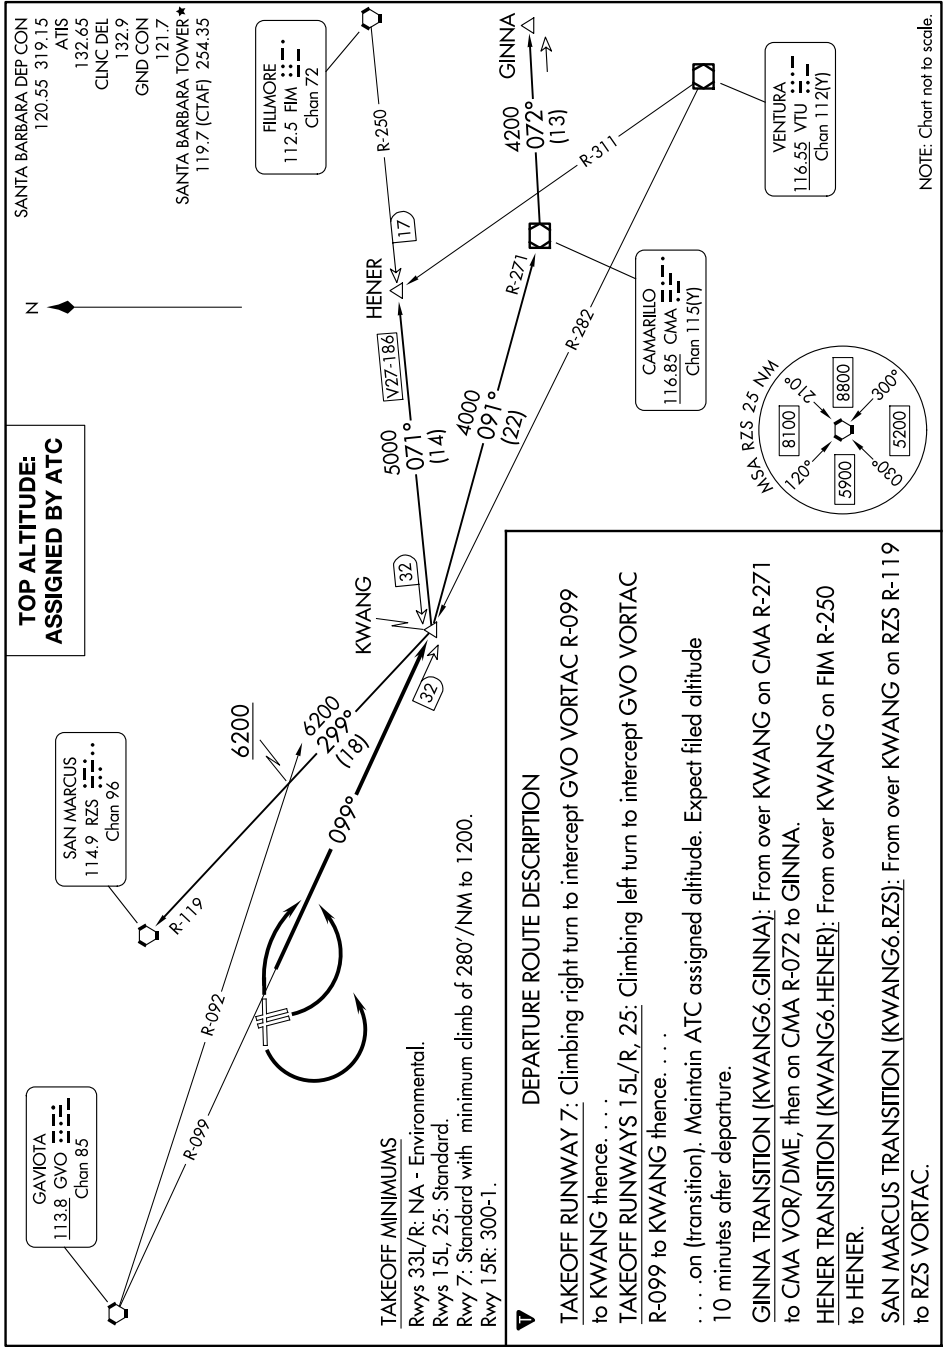

KWANG SIX DEPARTURE

AL-378 (FAA)

9200 UN 60 of 2026 UN 11 'E-WS

KWANG SIX DEPARTURE

SW-3, 11 JUN 2026 to 09 JUL 2026

NOTE: Chart not to scale.