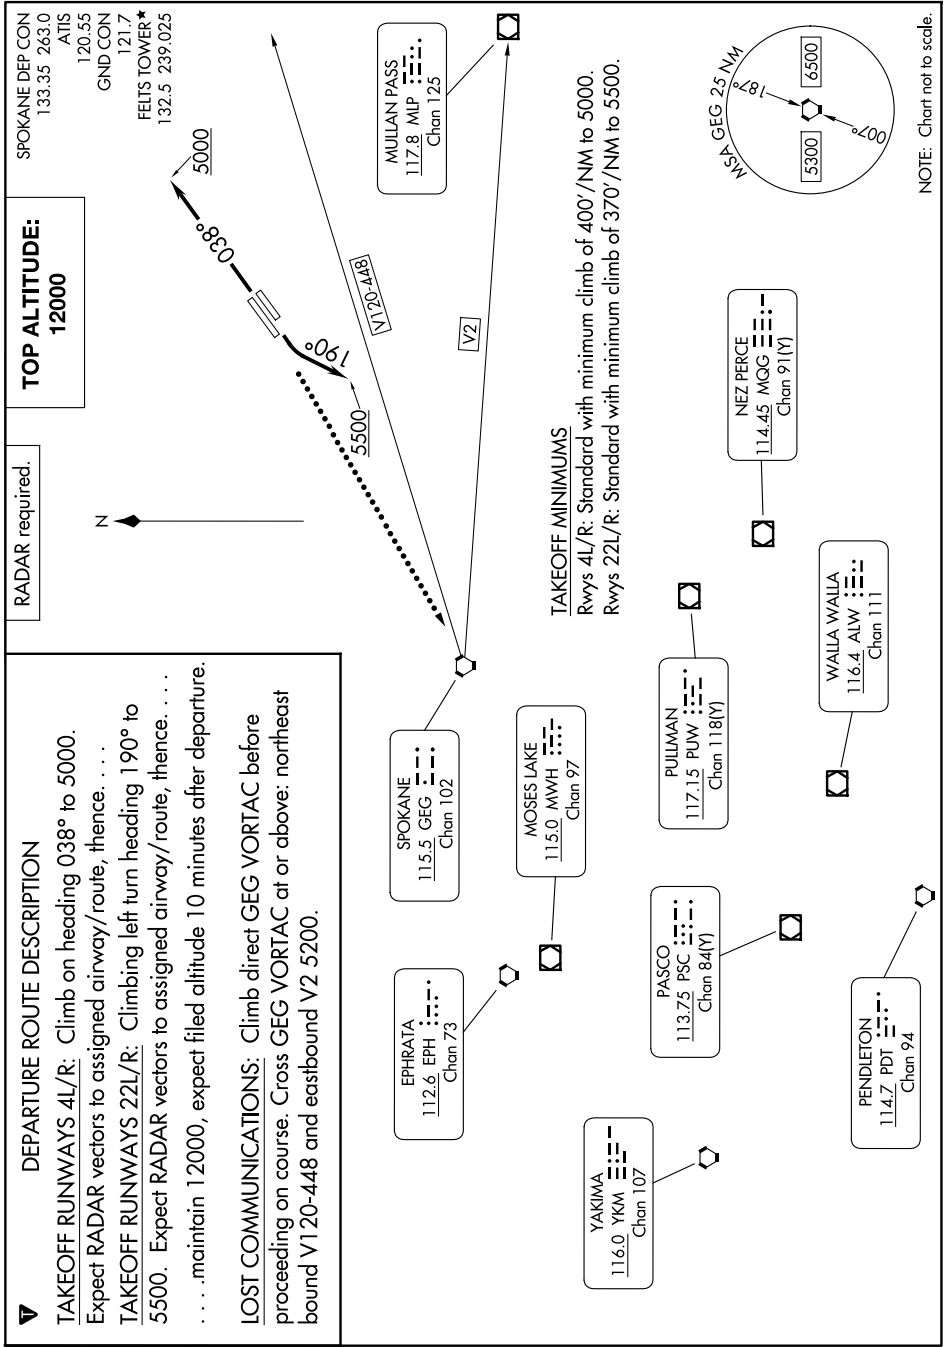

FELTS FIVE DEPARTURE

FELTS FLD (SFF)
SPOKANE, WASHINGTON

AL-402 (FAA)

9202 100 60 01 9202 000 11 1-WN

FELTS FIVE DEPARTURE

SPOKANE, WASHINGTON
FELTS FLD (SFF)