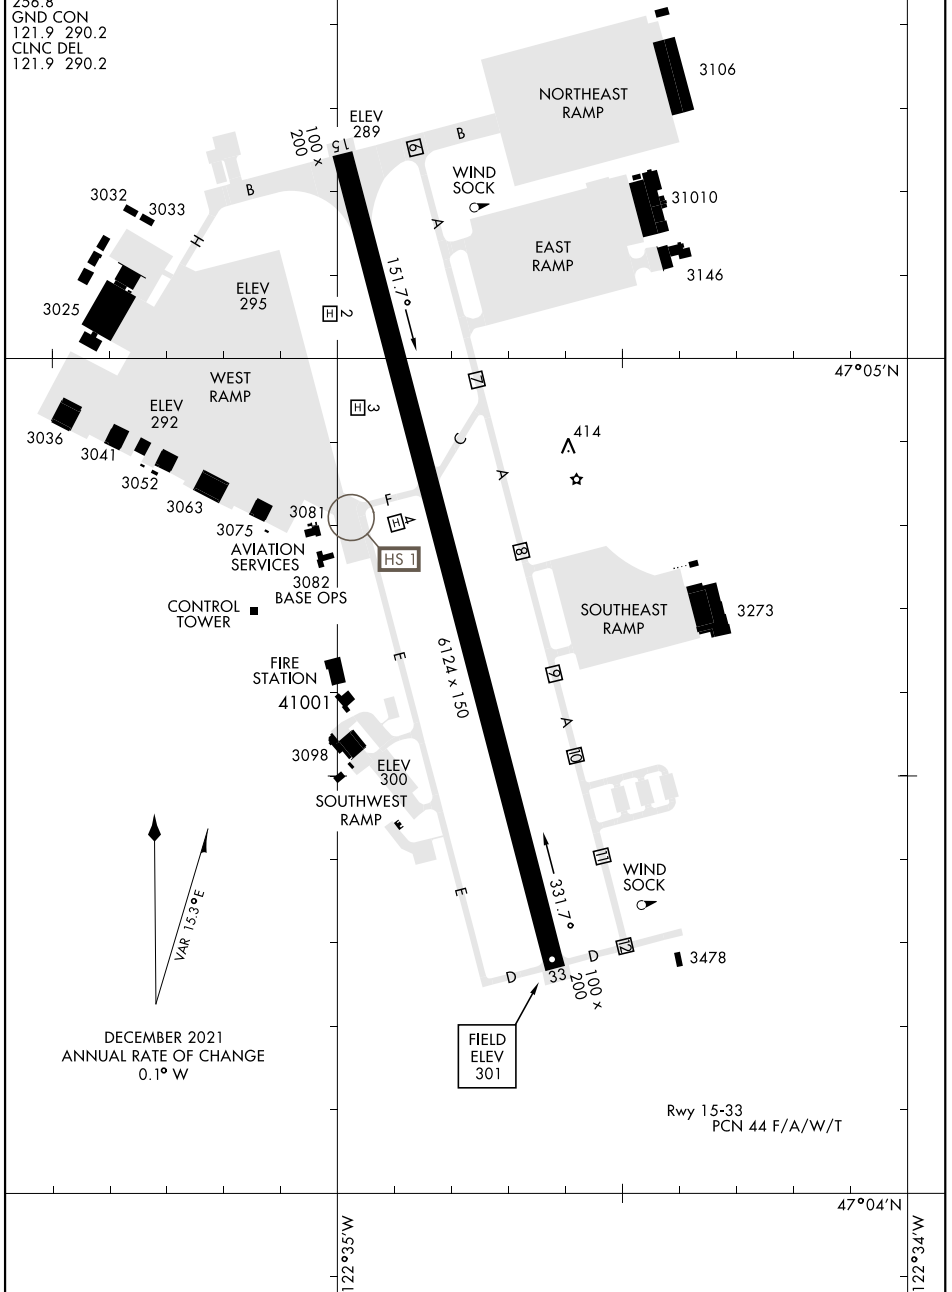

25107

AIRPORT DIAGRAM

GRAY AAF (JOINT BASE LEWIS MCCORD) (KGRF)
[USA] FORT LEWIS, WASHINGTON

ATIS 124.65 306.2
 TOWER ★
 119.325 (CTAF)
 256.8
 GND CON
 121.9 290.2
 CLNC DEL
 121.9 290.2

NW-1, 11 JUN 2026 to 09 JUL 2026

NW-1, 11 JUN 2026 to 09 JUL 2026

AIRPORT DIAGRAM

FORT LEWIS, WASHINGTON
GRAY AAF (JOINT BASE LEWIS MCCORD) (KGRF)