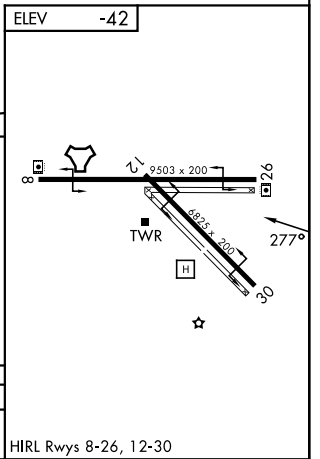

CATEGORY	A	B	C	D
CIRCLING	480-1 522 (600-1)		480-1½ 522 (600-1½)	520-2 562 (600-2)

HIRL Rwy 8-26, 12-30

EL CENTRO, CALIFORNIA 32°50'N-115°40'W EL CENTRO NAF (VRACIU FLD) (KNJK)

Amdt 3 13JUL23

TACAN-A

SW-3, 11 JUN 2026 to 09 JUL 2026

SW-3, 11 JUN 2026 to 09 JUL 2026