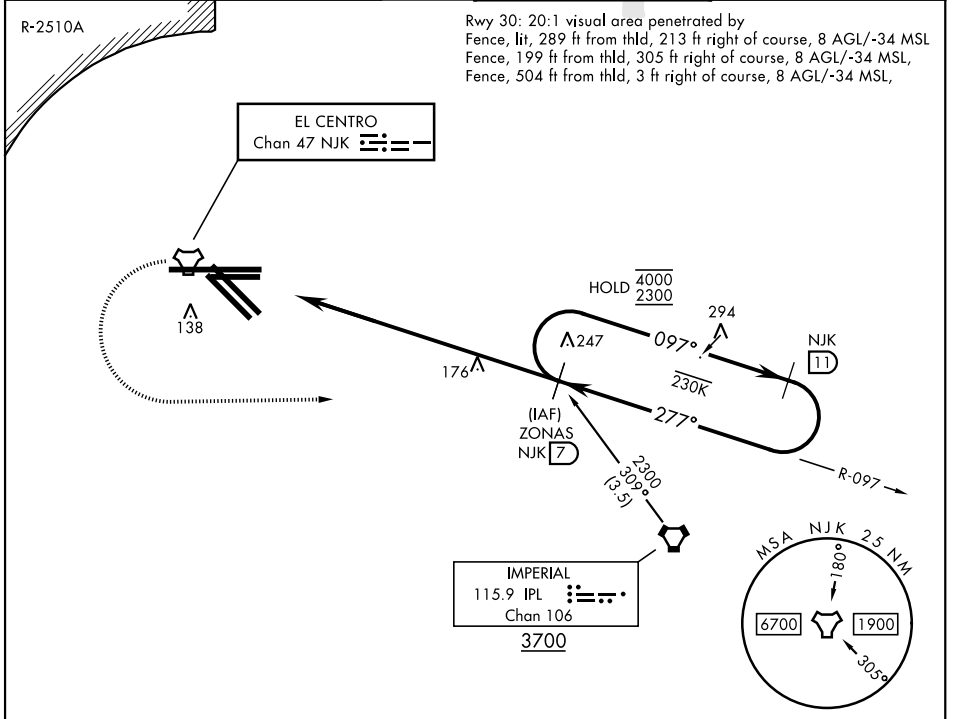

# TACAN-A

TACAN NJK Chan 47	APCH CRS 277°	Rwy ldg TDZE N/A	N/A
		Arprt Elev	-42

[USN]

EL CENTRO NAF (VRACIU FLD) (KNJK)

**▼** Circling to Rwy 30 not authorized at night. MISSED APPROACH: Climb to 1000, then climbing left turn to 2300 direct ZONAS and hold.

ATIS ★ 269.275	APP CON 132.275 292.2	TOWER ★ 119.1 360.2	GND CON 121.9 254.35
-------------------	--------------------------	------------------------	-------------------------

**CAUTION:**  
Do not overfly the US-Mexican border.

EMERG SAFE ALT 100 NM 17,000

UNITED STATES  
MEXICO

CATEGORY	A	B	C	D
CIRCLING	480-1 522 (600-1)		480-1½ 522 (600-1½)	520-2 562 (600-2)

HIRL Rwy 8-26, 12-30

EL CENTRO, CALIFORNIA 32°50'N-115°40'W EL CENTRO NAF (VRACIU FLD) (KNJK)

# TACAN-A

SW-3, 11 JUN 2026 to 09 JUL 2026

SW-3, 11 JUN 2026 to 09 JUL 2026