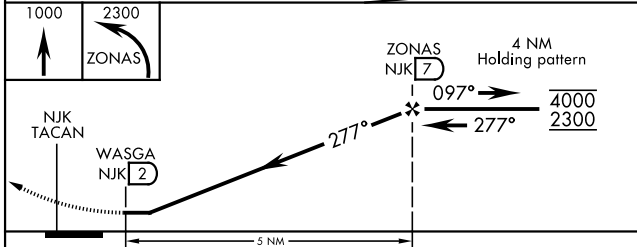

# TACAN-A

TACAN NJK Chan 47	APCH CRS 277°	Rwy ldg TDZE N/A	N/A
		Arprt Elev	-42

[USN]

EL CENTRO NAF (VRACIU FLD) (KNJK)

**▼** Circling to Rwy 30 not authorized at night. MISSED APPROACH: Climb to 1000, then climbing left turn to 2300 direct ZONAS and hold.

ATIS ★ 269.275	APP CON 132.275 292.2	TOWER ★ 119.1 360.2	GND CON 121.9 254.35
-------------------	--------------------------	------------------------	-------------------------

**CAUTION:**  
Do not overfly the US-Mexican border.

EMERG SAFE ALT 100 NM 17,000

UNITED STATES  
MEXICO

CATEGORY	A	B	C	D
CIRCLING	480-1 522 (600-1)		480-1½ 522 (600-1½)	520-2 562 (600-2)

HIRL Rwy 8-26, 12-30

EL CENTRO, CALIFORNIA 32°50'N-115°40'W EL CENTRO NAF (VRACIU FLD) (KNJK)