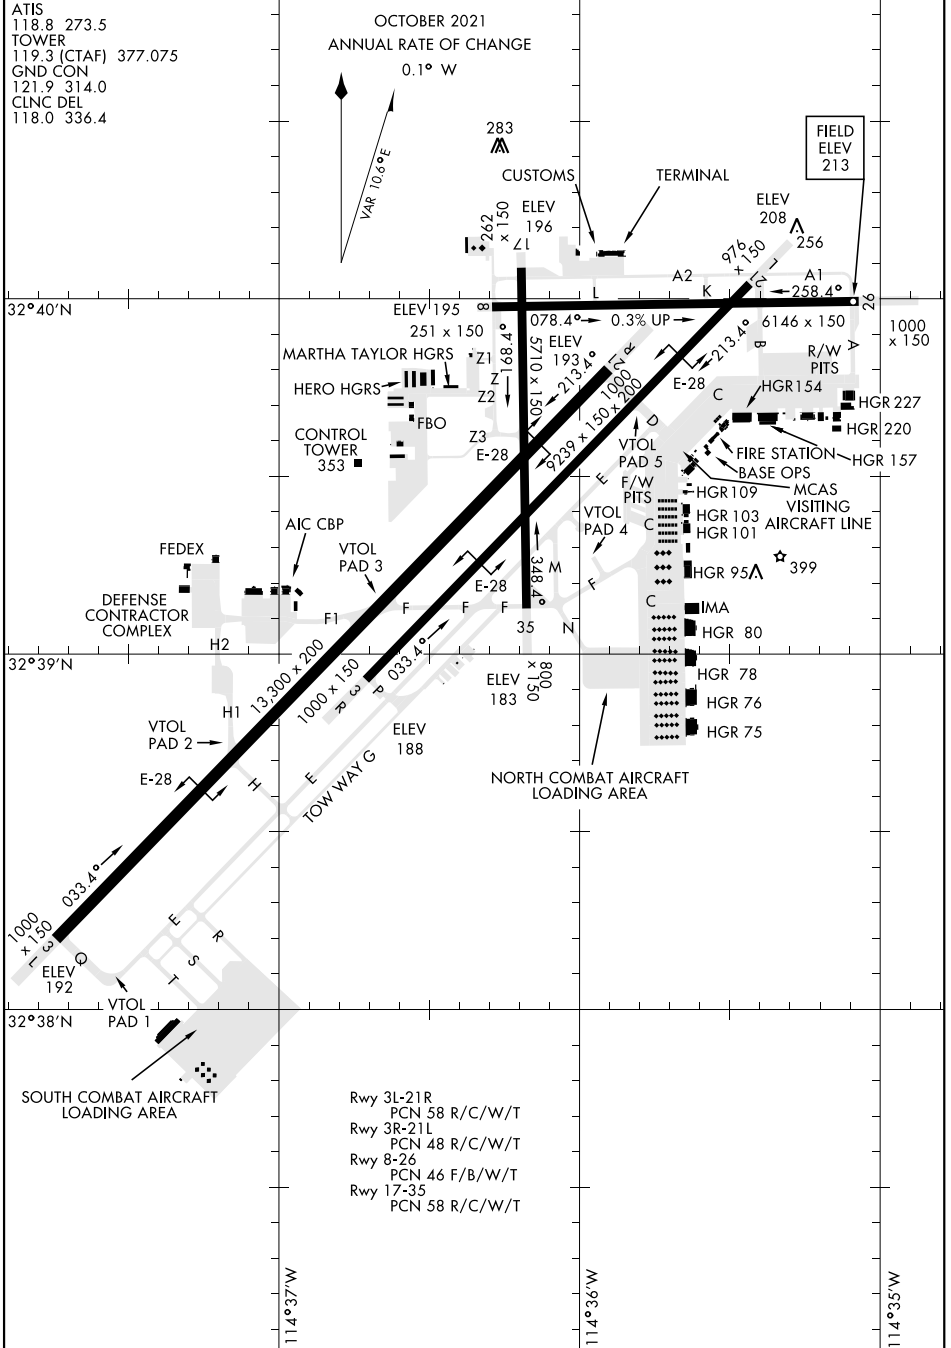

AIRPORT DIAGRAM

[USN]

YUMA MCAS/YUMA INTL (KNYL)

YUMA, ARIZONA

SW-4, 11 JUN 2026 to 09 JUL 2026

SW-4, 11 JUN 2026 to 09 JUL 2026

AIRPORT DIAGRAM

YUMA, ARIZONA